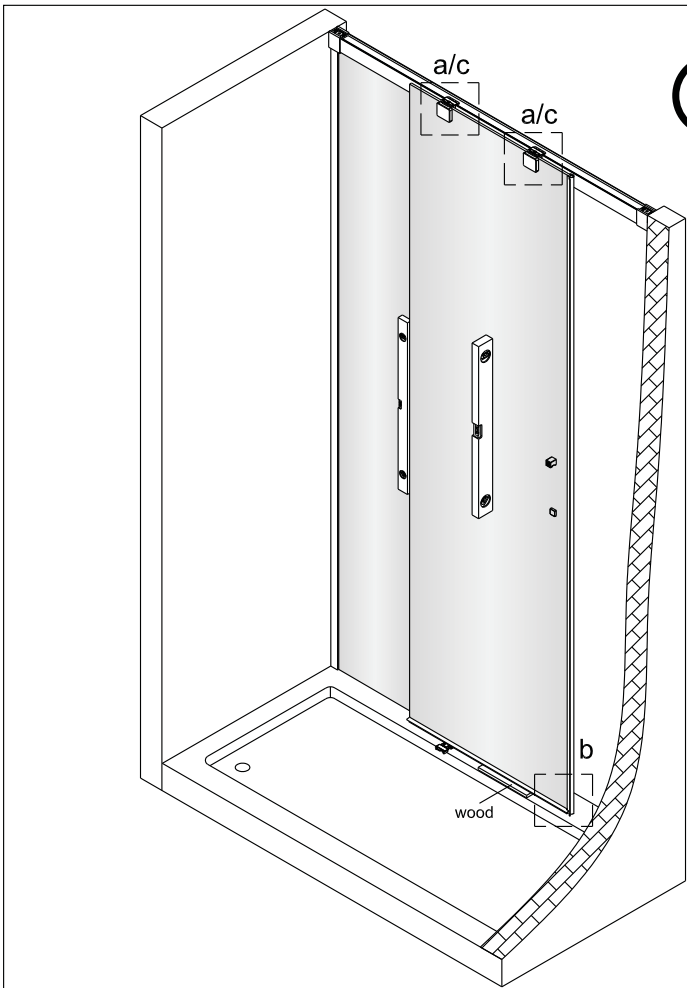

6

5a

This arc side is outward.

5b

5c

5d

7

8

Insert the "Big" protector into the door guide when the moving glass use bottom waterproof strip.

Insert the "Small" protector into the door guide when the moving glass does not use any bottom waterproof strip.