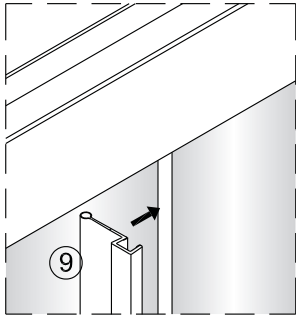

9

13

a1

a2

a3

14

1

2

L+9mm

a

1

2

b

c