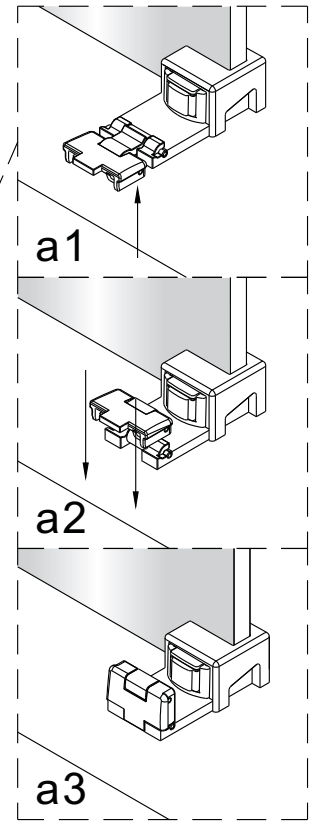

9

13

a1

a2

a3

14

1

2

L+9mm

a

1

2

b

c