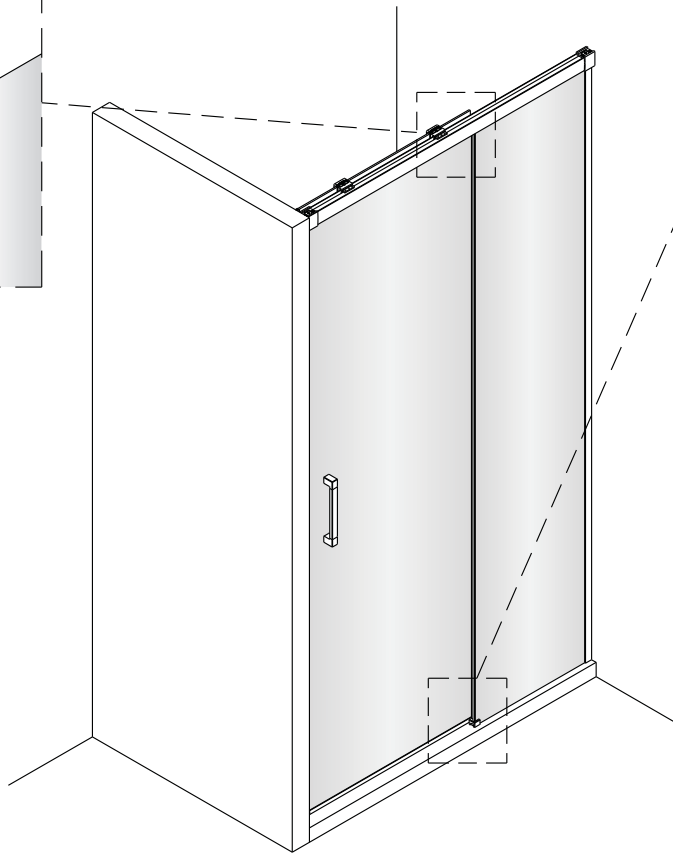

9

13

a1

a2

a3

14

1

2

L+9mm

a

1

2

b

c