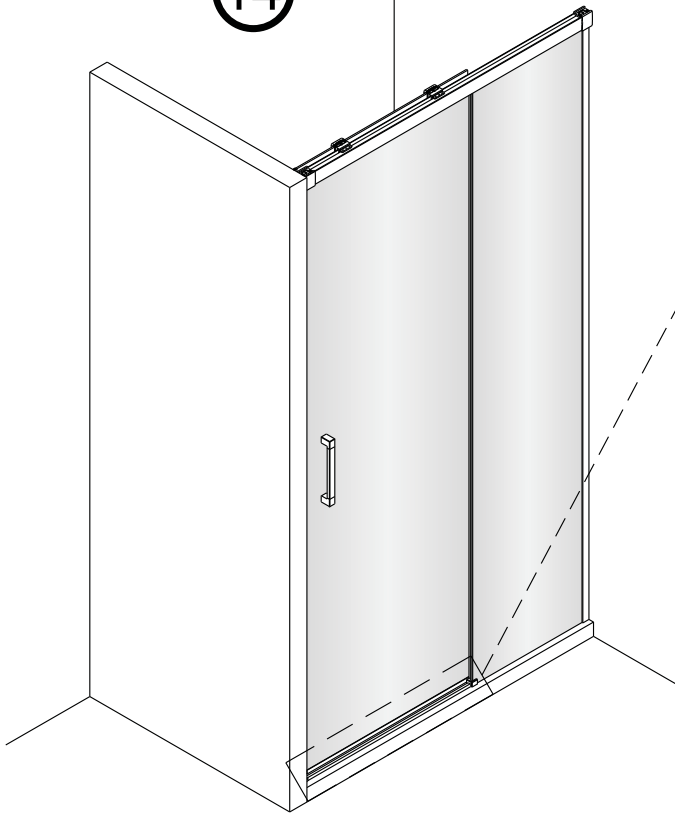

9

13

a1

a2

a3

14

1

2

L+9mm

a

1

2

b

c