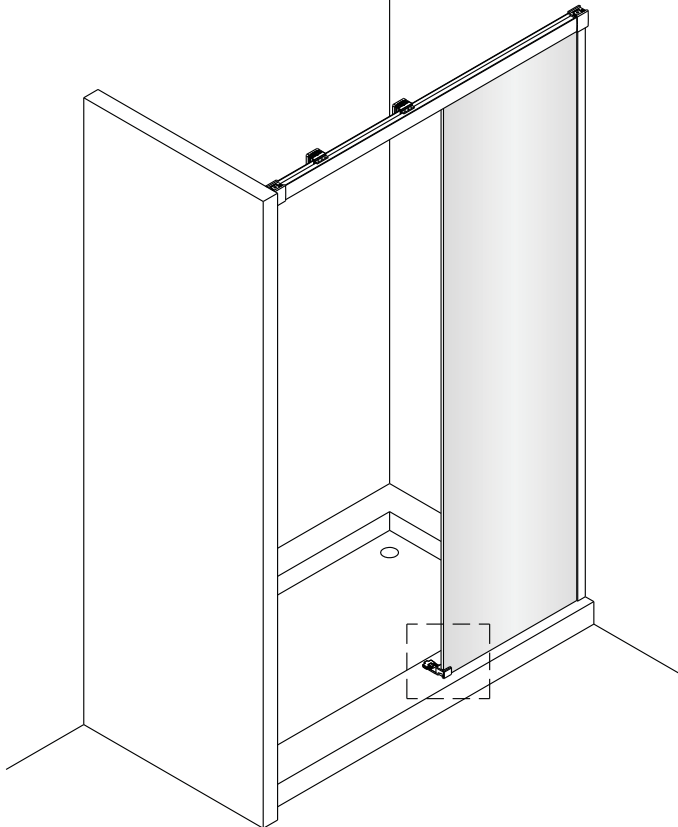

Insert the "Big" protector into the door guide when the moving glass use bottom waterproof strip.

Insert the "Small" protector into the door guide when the moving glass does not use any bottom waterproof strip.