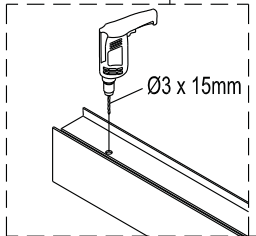

5

6

5a

This arc side is outward.

5b

5c

5d