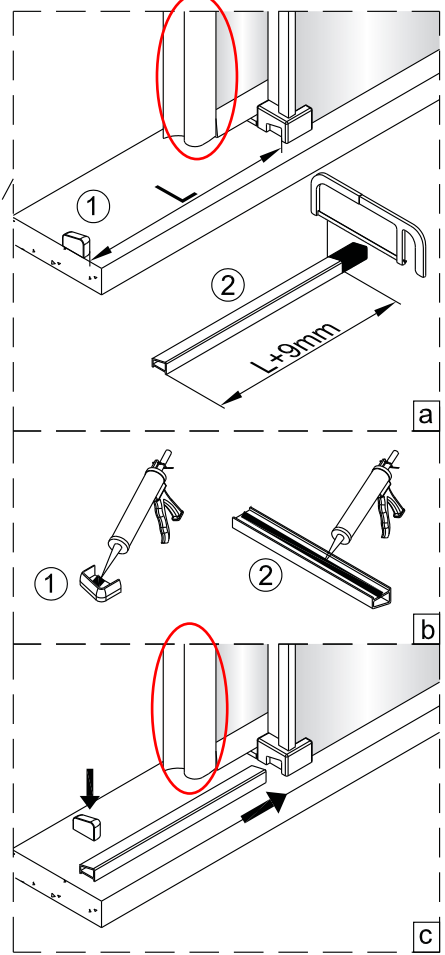

9

13

a1

a2

a3

14

1

2

L+9mm

a

1

2

b

c