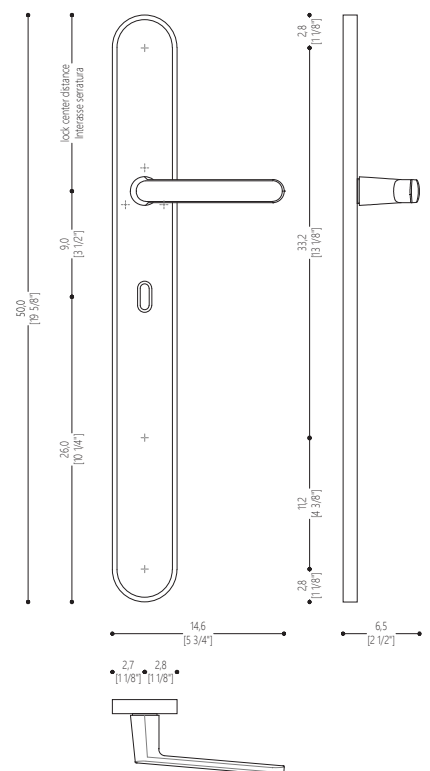

STANDARD

European.