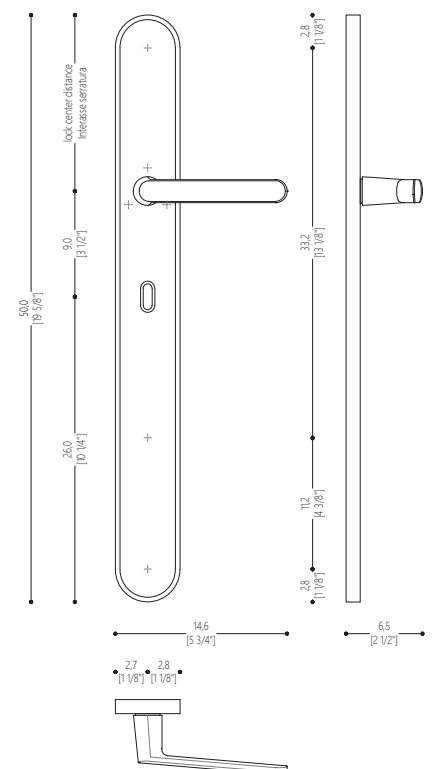

STANDARD

European.