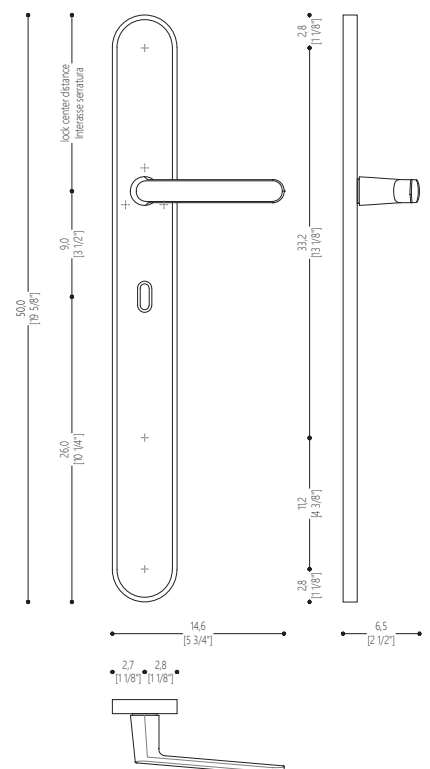

PRODUCT DETAIL

Horizontal handle with long plate. Supplied in pairs, front and rear, including all mounting accessories. Lock not included.

FUNCTION

For internal swing, roto-translating or folding doors.

FINISH

Polished champagne or polished chrome.

STANDARD

European.

DOOR PULL

RING CH
Pergamino Gold

Handle composed of an aluminum alloy plate and brass handle body, finished in the polished champagne finish.
Vetrite insert Pergamino Gold color.

Technical Features

Design Massimiliano Raggi

PRODUCT DETAIL

Horizontal handle with long plate. Supplied in pairs, front and rear, including all mounting accessories. Lock not included.

FUNCTION

For internal swing, roto-translating or folding doors.