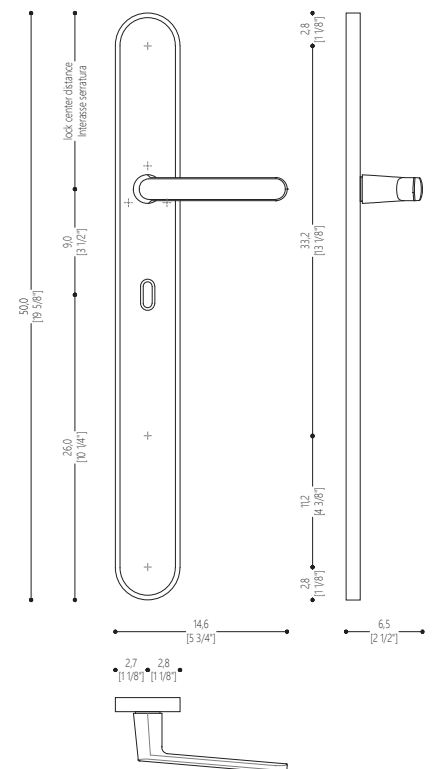

STANDARD

European.