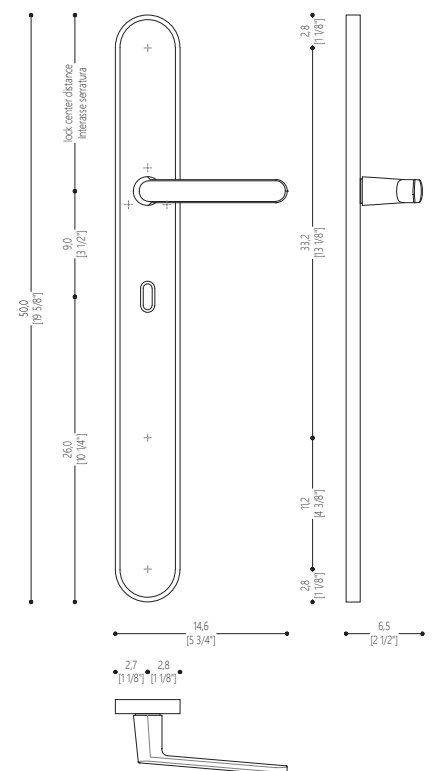

STANDARD

European.