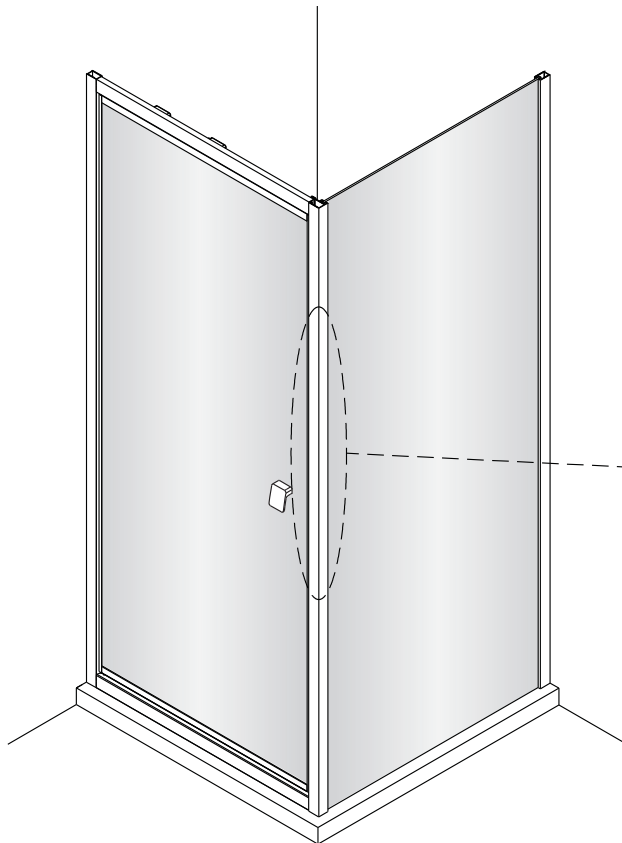

Instrucciones de montaje
Assembly instructions

Serie HABITAT

Salsar

No.	Description	Quantity
6	Washer	3
7	ST4.2X13 screw	3
8	Screw cap	3
10	Fixed glass	1

No.	Description	Quantity
1	Moving glass	1
2	Cap	3
3	Wall profile	2
4	ST4x40 screw	6
5	Wall plug	6
6	Washer	6
7	ST4.2X13 screw	6
8	Screw cap	6
9	Handle	1

TOOLS REQUIRED

①

Model	A (mm)
AGR70X	673~693
AGR80X	773~793

Model	B (mm)
AGZ70X	660~680
AGZ80X	760~780
AGZ90X	860~880
AGZ10X	960~980

②

3

4

5