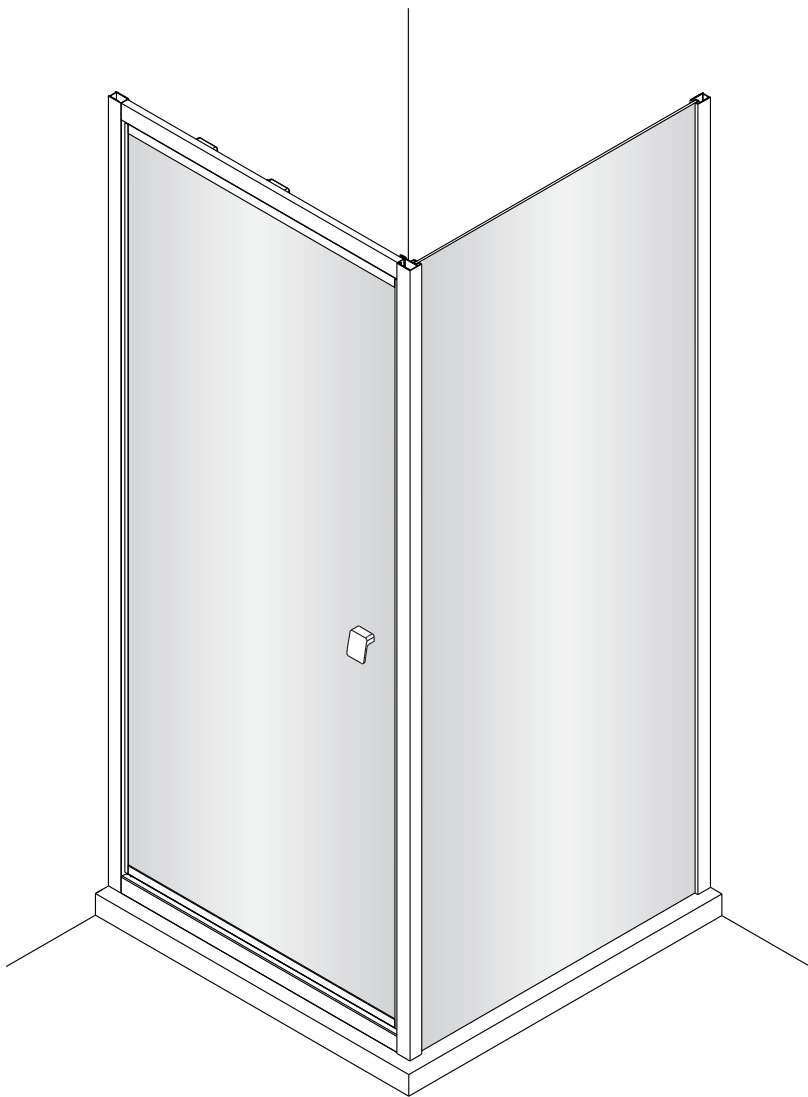

Instrucciones de montaje
Assembly instructions

Serie HABITAT

Salsar

No.	Description	Quantity
6	Washer	3
7	ST4.2X13 screw	3
8	Screw cap	3
10	Fixed glass	1

No.	Description	Quantity
1	Moving glass	1
2	Cap	3
3	Wall profile	2
4	ST4x40 screw	6
5	Wall plug	6
6	Washer	6
7	ST4.2X13 screw	6
8	Screw cap	6
9	Handle	1