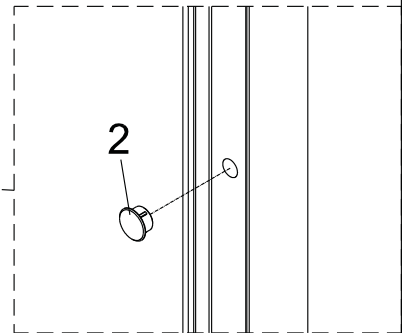

Instrucciones de montaje
Assembly instructions

Serie HABITAT

Salsar

No.	Description	Quantity
6	Washer	3
7	ST4.2X13 screw	3
8	Screw cap	3
10	Fixed glass	1

No.	Description	Quantity
1	Moving glass	1
2	Cap	3
3	Wall profile	2
4	ST4x40 screw	6
5	Wall plug	6
6	Washer	6
7	ST4.2X13 screw	6
8	Screw cap	6
9	Handle	1

TOOLS REQUIRED

①

Model	A (mm)
AGR70X	673~693
AGR80X	773~793

Model	B (mm)
AGZ70X	660~680
AGZ80X	760~780
AGZ90X	860~880
AGZ10X	960~980

②

3

4

5