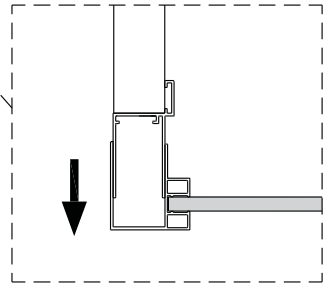

Instrucciones de montaje
Assembly instructions

Serie HABITAT

Salsar

No.	Description	Quantity
6	Washer	3
7	ST4.2X13 screw	3
8	Screw cap	3
10	Fixed glass	1

No.	Description	Quantity
1	Moving glass	1
2	Cap	3
3	Wall profile	2
4	ST4x40 screw	6
5	Wall plug	6
6	Washer	6
7	ST4.2X13 screw	6
8	Screw cap	6
9	Handle	1

TOOLS REQUIRED

①

Model	A (mm)
AGR70X	673~693
AGR80X	773~793

Model	B (mm)
AGZ70X	660~680
AGZ80X	760~780
AGZ90X	860~880
AGZ10X	960~980

②

3

4

5