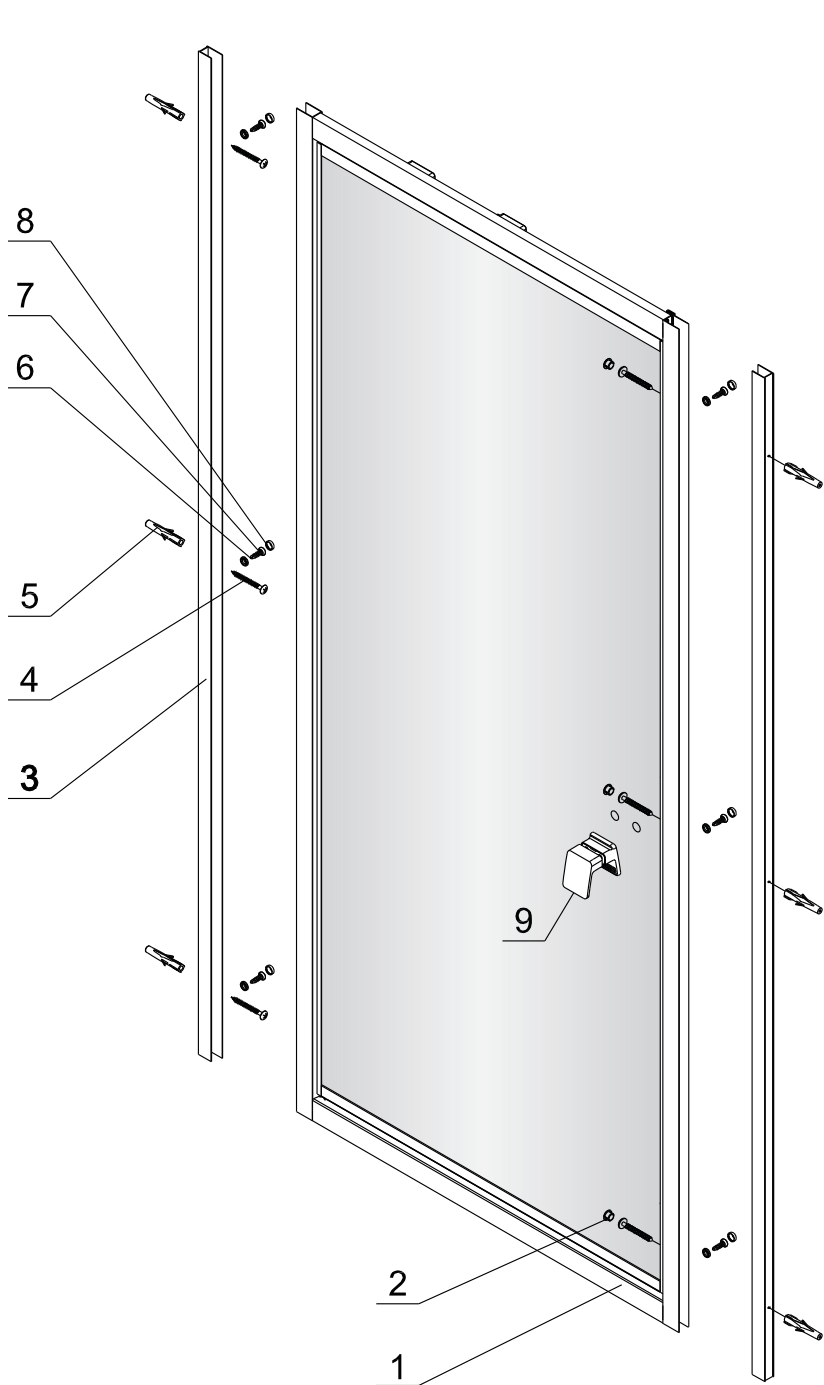

Instrucciones de montaje
Assembly instructions

Serie HABITAT

Salsar

No.	Description	Quantity
6	Washer	3
7	ST4.2X13 screw	3
8	Screw cap	3
10	Fixed glass	1

No.	Description	Quantity
1	Moving glass	1
2	Cap	3
3	Wall profile	2
4	ST4x40 screw	6
5	Wall plug	6
6	Washer	6
7	ST4.2X13 screw	6
8	Screw cap	6
9	Handle	1

TOOLS REQUIRED

①

Model	A (mm)
AGR70X	673~693
AGR80X	773~793

Model	B (mm)
AGZ70X	660~680
AGZ80X	760~780
AGZ90X	860~880
AGZ10X	960~980

②

3

4

5