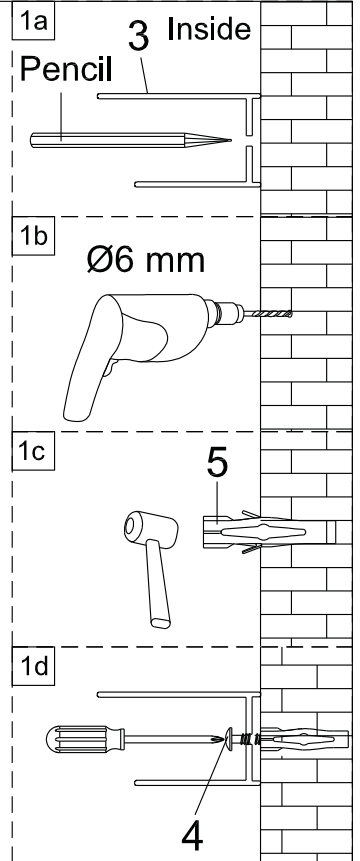

Instrucciones de montaje
Assembly instructions

Serie HABITAT

Salsar

No.	Description	Quantity
6	Washer	3
7	ST4.2X13 screw	3
8	Screw cap	3
10	Fixed glass	1

No.	Description	Quantity
1	Moving glass	1
2	Cap	3
3	Wall profile	2
4	ST4x40 screw	6
5	Wall plug	6
6	Washer	6
7	ST4.2X13 screw	6
8	Screw cap	6
9	Handle	1

TOOLS REQUIRED

①

Model	A (mm)
AGR70X	673~693
AGR80X	773~793

Model	B (mm)
AGZ70X	660~680
AGZ80X	760~780
AGZ90X	860~880
AGZ10X	960~980

②

3

4

5