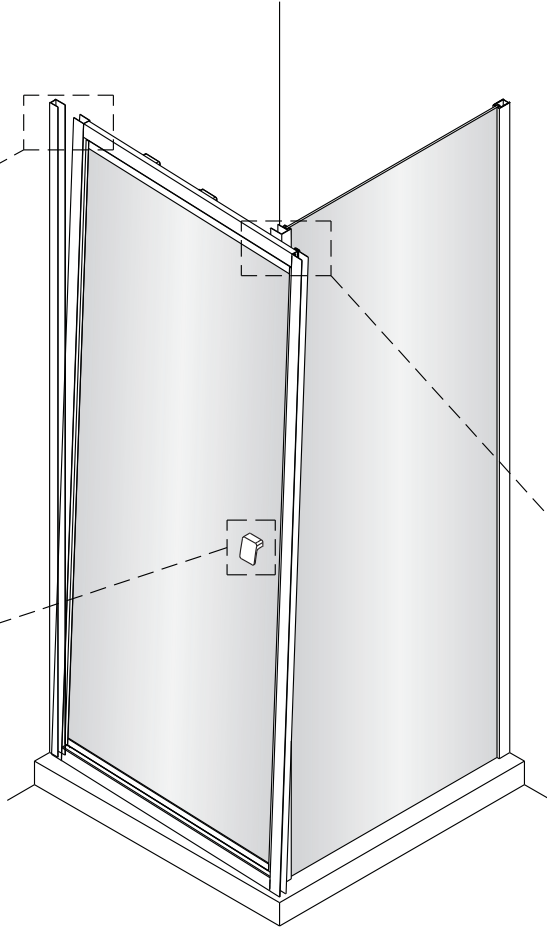

Instrucciones de montaje
Assembly instructions

Serie HABITAT

Salsar

No.	Description	Quantity
6	Washer	3
7	ST4.2X13 screw	3
8	Screw cap	3
10	Fixed glass	1

No.	Description	Quantity
1	Moving glass	1
2	Cap	3
3	Wall profile	2
4	ST4x40 screw	6
5	Wall plug	6
6	Washer	6
7	ST4.2X13 screw	6
8	Screw cap	6
9	Handle	1

TOOLS REQUIRED

①

Model	A (mm)
AGR70X	673~693
AGR80X	773~793

Model	B (mm)
AGZ70X	660~680
AGZ80X	760~780
AGZ90X	860~880
AGZ10X	960~980

②

3

4

5