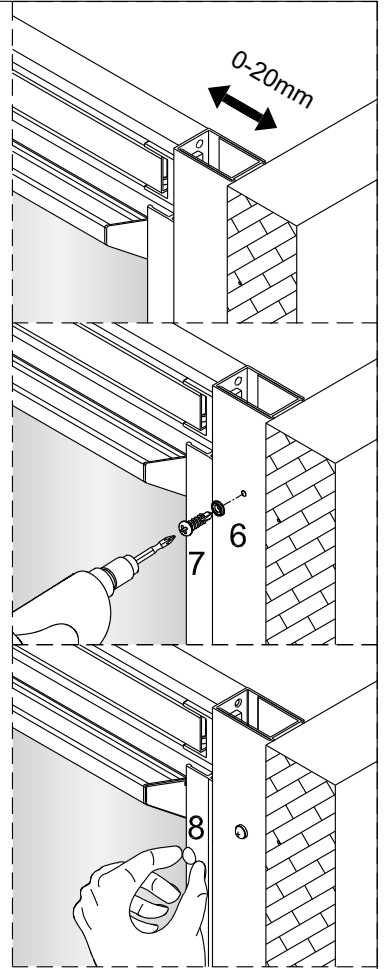

Instrucciones de montaje
Assembly instructions

Serie HABITAT

Salsar

No.	Description	Quantity
6	Washer	3
7	ST4.2X13 screw	3
8	Screw cap	3
10	Fixed glass	1

No.	Description	Quantity
1	Moving glass	1
2	Cap	3
3	Wall profile	2
4	ST4x40 screw	6
5	Wall plug	6
6	Washer	6
7	ST4.2X13 screw	6
8	Screw cap	6
9	Handle	1

TOOLS REQUIRED

①

Model	A (mm)
AGR70X	673~693
AGR80X	773~793

Model	B (mm)
AGZ70X	660~680
AGZ80X	760~780
AGZ90X	860~880
AGZ10X	960~980

②

3

4

5