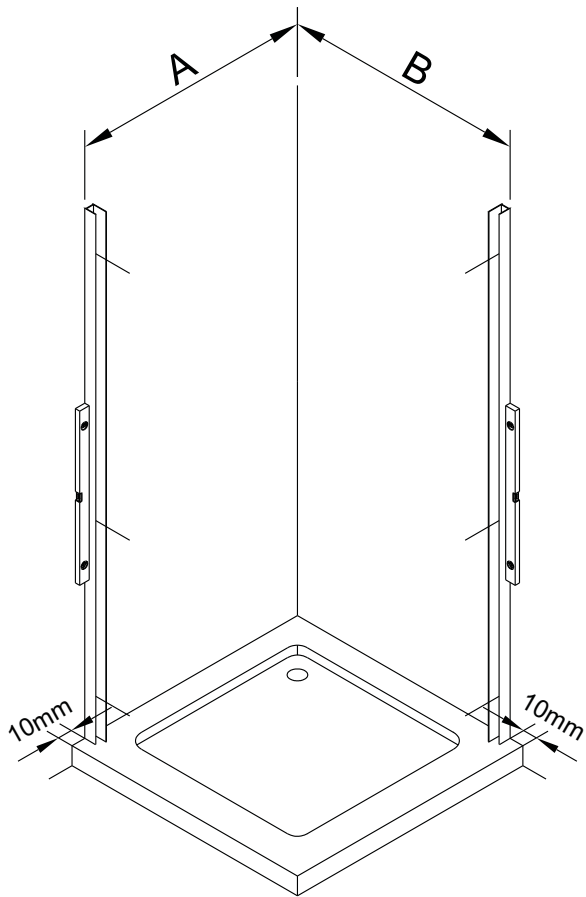

Instrucciones de montaje
Assembly instructions

Serie HABITAT

Salsar

No.	Description	Quantity
6	Washer	3
7	ST4.2X13 screw	3
8	Screw cap	3
10	Fixed glass	1

No.	Description	Quantity
1	Moving glass	1
2	Cap	3
3	Wall profile	2
4	ST4x40 screw	6
5	Wall plug	6
6	Washer	6
7	ST4.2X13 screw	6
8	Screw cap	6
9	Handle	1

TOOLS REQUIRED

①

Model	A (mm)
AGR70X	673~693
AGR80X	773~793

Model	B (mm)
AGZ70X	660~680
AGZ80X	760~780
AGZ90X	860~880
AGZ10X	960~980

②

3

4

5