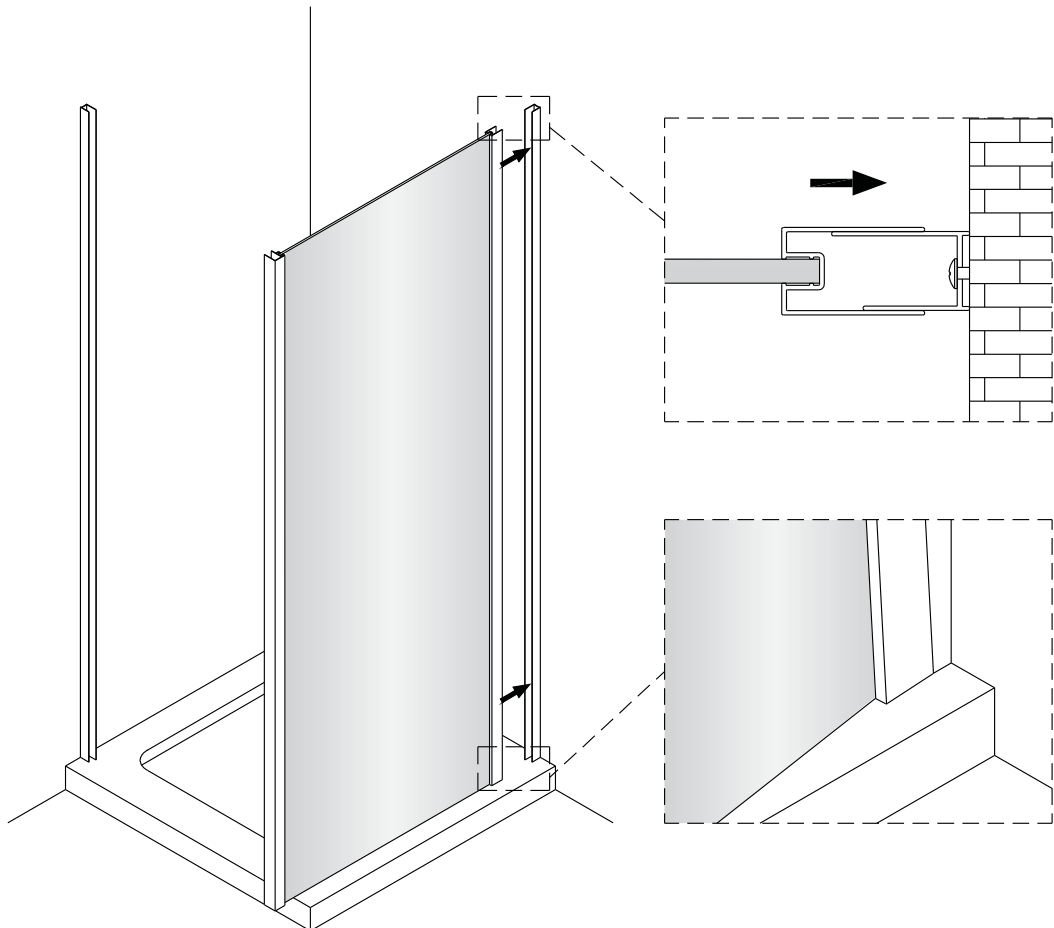

Instrucciones de montaje
Assembly instructions

Serie HABITAT

Salsar

No.	Description	Quantity
6	Washer	3
7	ST4.2X13 screw	3
8	Screw cap	3
10	Fixed glass	1

No.	Description	Quantity
1	Moving glass	1
2	Cap	3
3	Wall profile	2
4	ST4x40 screw	6
5	Wall plug	6
6	Washer	6
7	ST4.2X13 screw	6
8	Screw cap	6
9	Handle	1

TOOLS REQUIRED

①

Model	A (mm)
AGR70X	673~693
AGR80X	773~793

Model	B (mm)
AGZ70X	660~680
AGZ80X	760~780
AGZ90X	860~880
AGZ10X	960~980

②

3

4

5