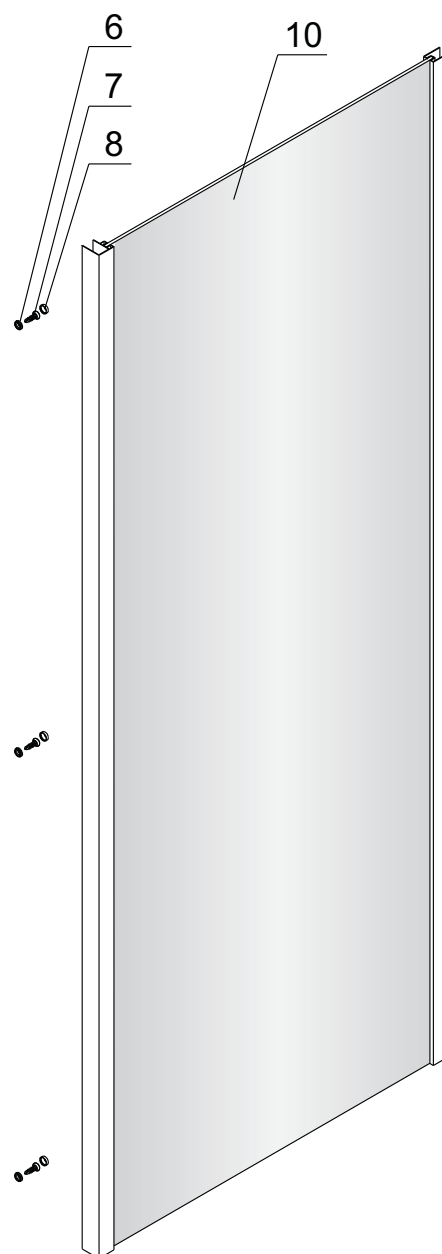

Instrucciones de montaje
Assembly instructions

Serie HABITAT

Salsar

No.	Description	Quantity
6	Washer	3
7	ST4.2X13 screw	3
8	Screw cap	3
10	Fixed glass	1

No.	Description	Quantity
1	Moving glass	1
2	Cap	3
3	Wall profile	2
4	ST4x40 screw	6
5	Wall plug	6
6	Washer	6
7	ST4.2X13 screw	6
8	Screw cap	6
9	Handle	1

TOOLS REQUIRED

①

Model	A (mm)
AGR70X	673~693
AGR80X	773~793

Model	B (mm)
AGZ70X	660~680
AGZ80X	760~780
AGZ90X	860~880
AGZ10X	960~980

②

3

4

5