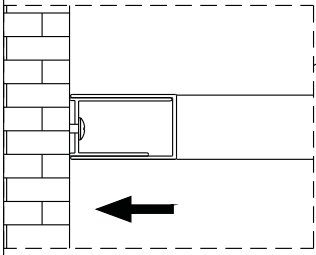

Instrucciones de montaje
Assembly instructions

Serie HABITAT

Salsar

No.	Description	Quantity
6	Washer	3
7	ST4.2X13 screw	3
8	Screw cap	3
10	Fixed glass	1

No.	Description	Quantity
1	Moving glass	1
2	Cap	3
3	Wall profile	2
4	ST4x40 screw	6
5	Wall plug	6
6	Washer	6
7	ST4.2X13 screw	6
8	Screw cap	6
9	Handle	1

TOOLS REQUIRED

①

Model	A (mm)
AGR70X	673~693
AGR80X	773~793

Model	B (mm)
AGZ70X	660~680
AGZ80X	760~780
AGZ90X	860~880
AGZ10X	960~980

②

3

4

5