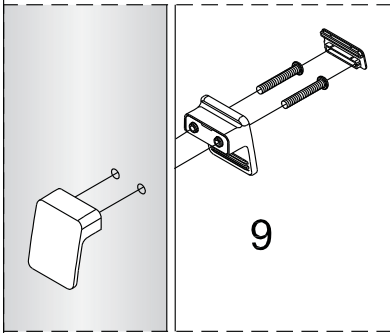

Instrucciones de montaje
Assembly instructions

Serie HABITAT

Salsar

No.	Description	Quantity
6	Washer	3
7	ST4.2X13 screw	3
8	Screw cap	3
10	Fixed glass	1

No.	Description	Quantity
1	Moving glass	1
2	Cap	3
3	Wall profile	2
4	ST4x40 screw	6
5	Wall plug	6
6	Washer	6
7	ST4.2X13 screw	6
8	Screw cap	6
9	Handle	1

TOOLS REQUIRED

①

Model	A (mm)
AGR70X	673~693
AGR80X	773~793

Model	B (mm)
AGZ70X	660~680
AGZ80X	760~780
AGZ90X	860~880
AGZ10X	960~980

②

3

4

5