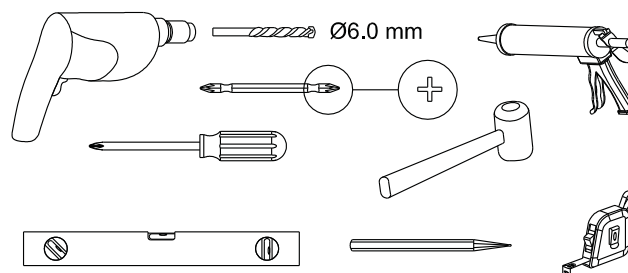

Instrucciones de montaje
Assembly instructions

Serie HABITAT

Salsar

No.	Description	Quantity
6	Washer	3
7	ST4.2X13 screw	3
8	Screw cap	3
10	Fixed glass	1

No.	Description	Quantity
1	Moving glass	1
2	Cap	3
3	Wall profile	2
4	ST4x40 screw	6
5	Wall plug	6
6	Washer	6
7	ST4.2X13 screw	6
8	Screw cap	6
9	Handle	1

TOOLS REQUIRED

①

Model	A (mm)
AGR70X	673~693
AGR80X	773~793

Model	B (mm)
AGZ70X	660~680
AGZ80X	760~780
AGZ90X	860~880
AGZ10X	960~980

②

3

4

5