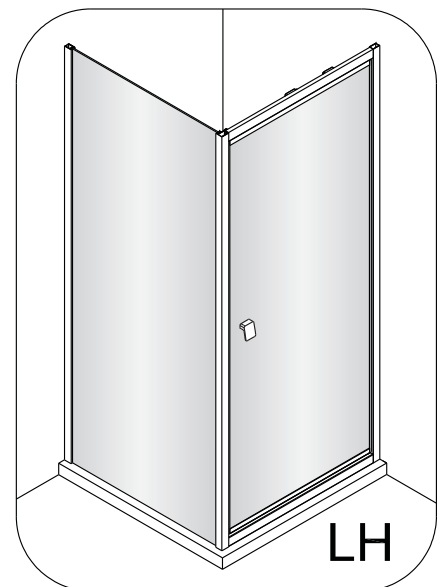

Instrucciones de montaje
Assembly instructions

Serie HABITAT

Salsar

No.	Description	Quantity
6	Washer	3
7	ST4.2X13 screw	3
8	Screw cap	3
10	Fixed glass	1

No.	Description	Quantity
1	Moving glass	1
2	Cap	3
3	Wall profile	2
4	ST4x40 screw	6
5	Wall plug	6
6	Washer	6
7	ST4.2X13 screw	6
8	Screw cap	6
9	Handle	1

TOOLS REQUIRED

①

Model	A (mm)
AGR70X	673~693
AGR80X	773~793

Model	B (mm)
AGZ70X	660~680
AGZ80X	760~780
AGZ90X	860~880
AGZ10X	960~980

②

3

4

5