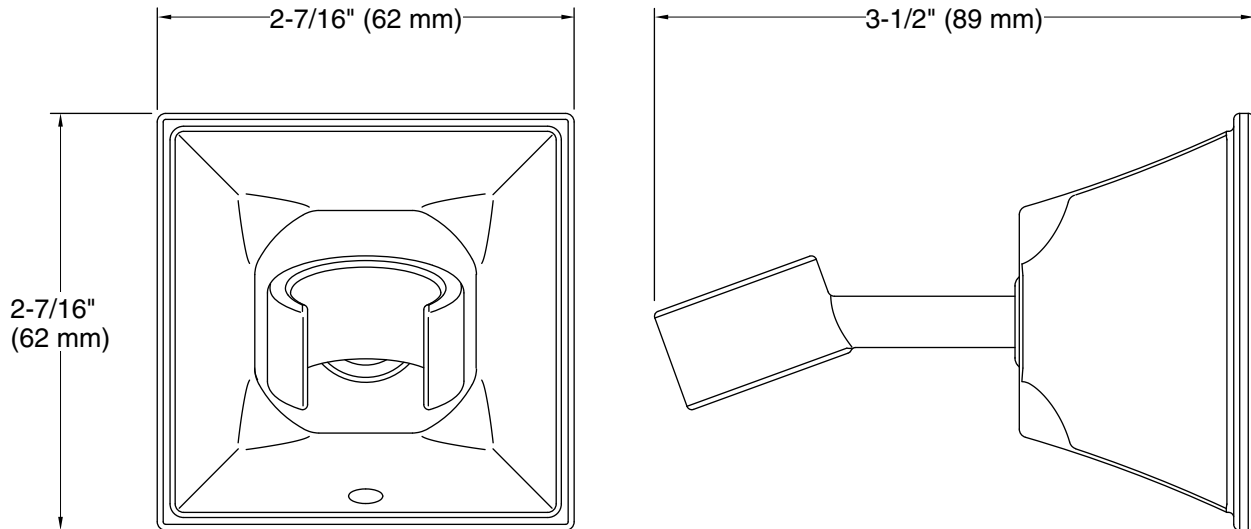

Features

- Bracket pivots and rotates to position handshower at desired angle.
- Coordinates with Memoirs faucets and accessories.

Material

- Brass construction.
- KOHLER finishes resist corrosion and tarnishing.

Technical Information

All product dimensions are nominal.

Material: Brass

Notes

Install this product according to the installation guide.