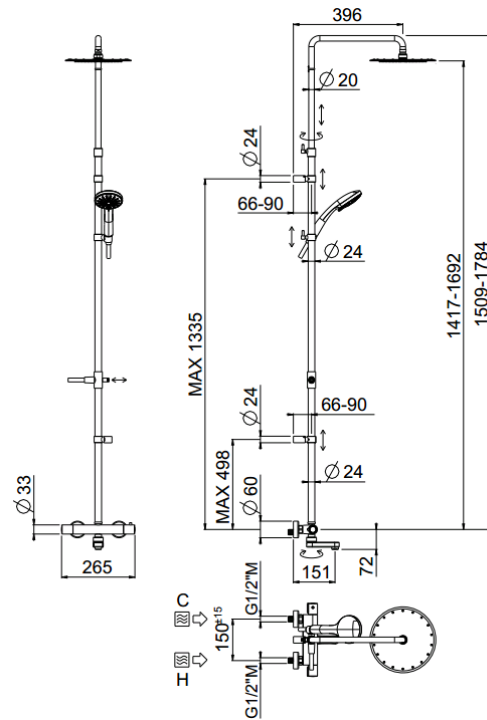

Rigoletto telescopic tub

Rigoletto telescopic tub, MySlim shower head
01-1961-N-CR

TECHNICAL INFORMATION

Bridge telescopic shower column including exposed thermostatic mixer with brass handles, diverter and swinging spout, turning bar with adjustable mounting. Round ultra-thin shower head, Ø240, non-liming, in stainless steel. 3 jets non-liming shower in ABS. Smooth double anti-torsion PVC flexible hose, cm 150. CHROME

Flow rate:
x rubinetto

PICTURE

SPARE PARTS

ORIC035
T°

ORIC032
2 vie / ways

FEATURES

rain jet

central jet

side jet

Tub spout

double anti-torsion

adjustable telescopic shower column

Rigoletto adjustable spout

TECHNICAL DRAWING

FINISHINGS