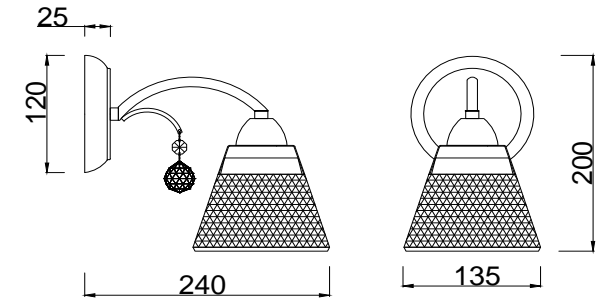

# Instruction

FR2011WL-01CH

1 x E14 (40W)

Model: FR2011WL-01CH  
Series: Enrica

Wall Lamps