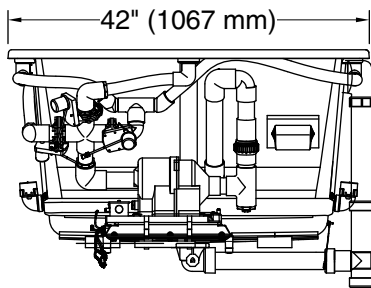

#### Color Code Description

	0	White
	96	Biscuit

No change in measurements if connected with drain illustrated. (K-7272)

Blower Motor/Control Access  
34" (864 mm) W x 15" (381 mm) H Min

### Technical Information

All product dimensions are nominal.

Installation:	Drop-in, Under-mount
Drain location:	Center
Basin area, bottom:	45-3/4" x 32" (1162 mm x 813 mm)
Basin area, top:	66" x 36" (1676 mm x 914 mm)
Weight:	110 lbs (49.9 kg)
Minimum floor load:	42 lbs/ft <sup>2</sup> (205.1 kg/m <sup>2</sup> )
Water depth:	19" (483 mm)
Water capacity:	139 gal (526.2 L)
Cutout:	Drop-in, 70-1/2" x 40-1/2" (1791 mm x 1029 mm)
Electrical component rating:	Blower: 240 V, 5 A, 50/60 Hz
Blower speed:	Variable
Minimum flat for door:	2-1/2" (64 mm)