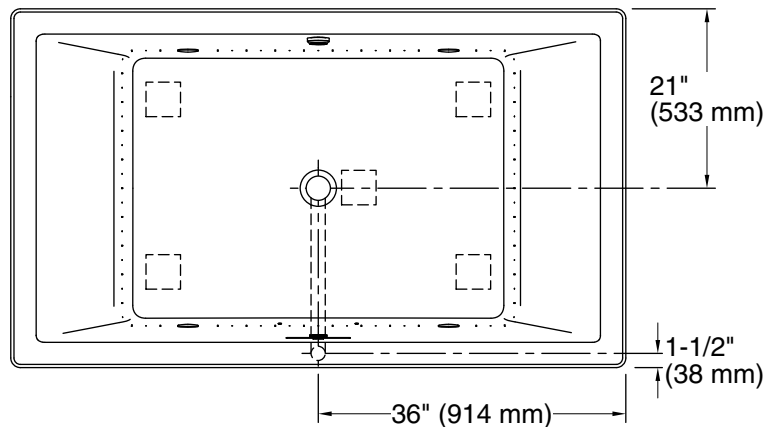

#### Color Code Description

	0	White
	96	Biscuit

No change in measurements if connected with drain illustrated. (K-7272)

Blower Motor/Control Access  
34" (864 mm) W x 15" (381 mm) H Min