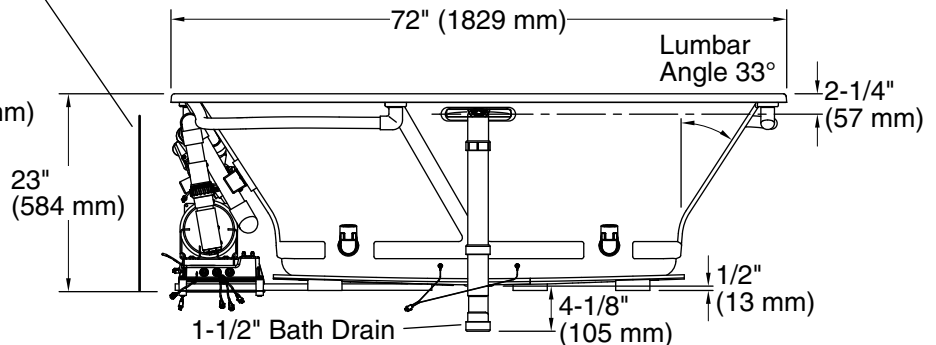

#### Color Code Description

	0	White
	96	Biscuit

No change in measurements if connected with drain illustrated. (K-7272)

Blower Motor/Control Access  
34" (864 mm) W x 15" (381 mm) H Min