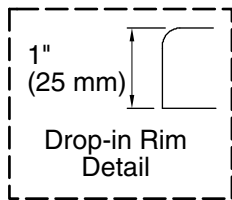

#### Color Code Description

	0	White
	96	Biscuit

No change in measurements if connected with drain illustrated. (K-7272)

Blower Motor/Control Access  
34" (864 mm) W x 15" (381 mm) H Min