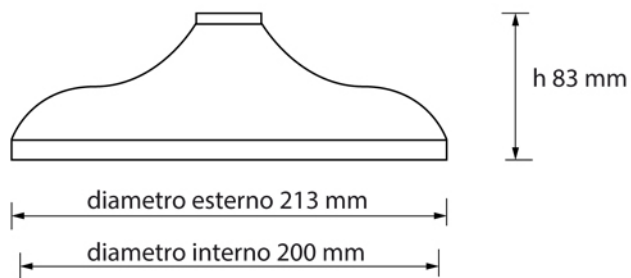

ASCOT Collection	
Code	Description
0113-C 0114-I/N/O/OR 0114-B/ND/R	Shower rose 20 cm Chrome Incalux, Nickel, Dark Gold, Rose Gold Bronze, Dark Nickel, Copper

GENTRY HOME

Verona - Italy
tel. +39 045 8006917
fax. +39 045 8020111
gentry-home.com