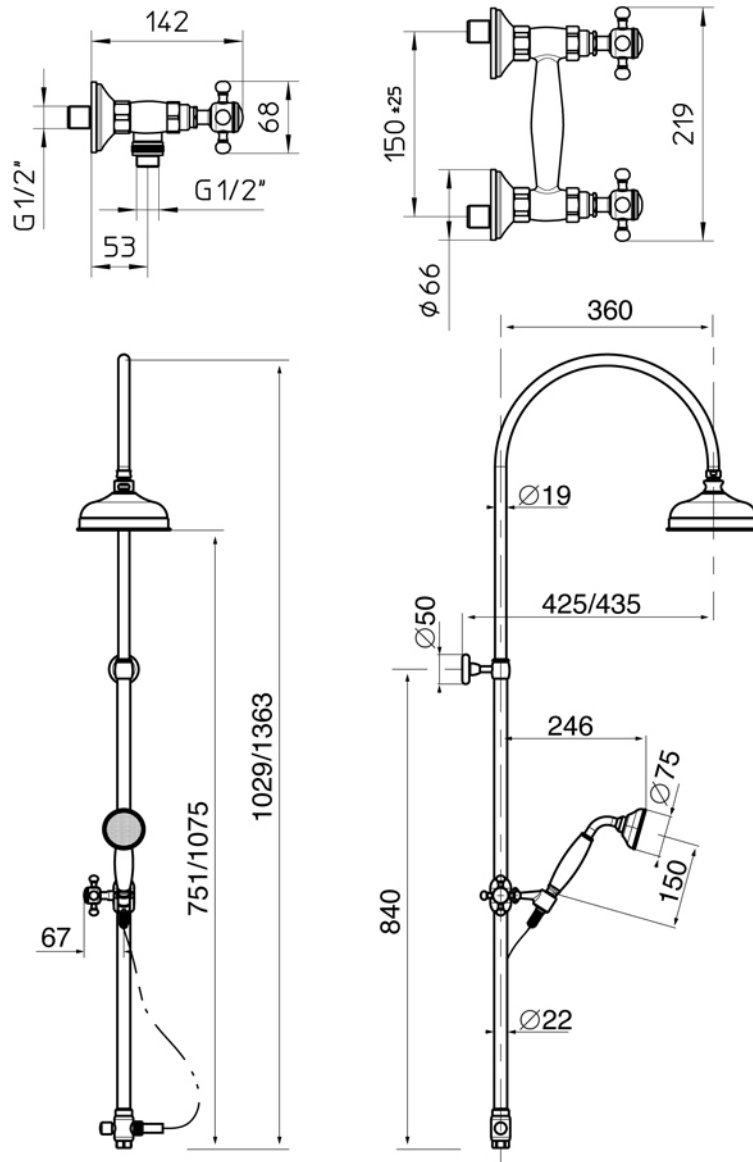

Vm 9 13 19 23 27
Kg/cm² 0,5 1 2 3 4

ASCOT Collection	
Code	Description
8766-C 8767-I/N/O/OR 8767-B/ND/R	Ascot external shower mixer Chrome Incalux, Nickel, Dark Gold, Rose Gold Bronze, Dark Nickel, Copper
8710-C 8711-I/N/O/OR 8711-B/ND/R	Exposed riser pipe kit Chrome Incalux, Nickel, Dark Gold, Rose Gold Bronze, Dark Nickel, Copper
8720-C 8721-I/N/O/OR 8721-B/ND/R	Exposed diverter with cradle and handshower Chrome Incalux, Nickel, Dark Gold, Rose Gold Bronze, Dark Nickel, Copper

GH
GENTRY HOME

Verona - Italy
tel. +39 045 8006917
fax. +39 045 8020111
gentry-home.com

ASCOT Collection	
Code	Description
0113-C 0114-I/N/O/OR 0114-B/ND/R	Shower rose 20 cm Chrome Incalux, Nickel, Dark Gold, Rose Gold Bronze, Dark Nickel, Copper

 GENTRY HOME

Verona - Italy
 tel. +39 045 8006917
 fax. +39 045 8020111
gentry-home.com

ASCOT Collection	
Code	Description
0115-C 0116-I/N/O/OR 0116-B/ND/R	Shower rose 30 cm Chrome Incalux, Nickel, Dark Gold, Rose Gold Bronze, Dark Nickel, Copper