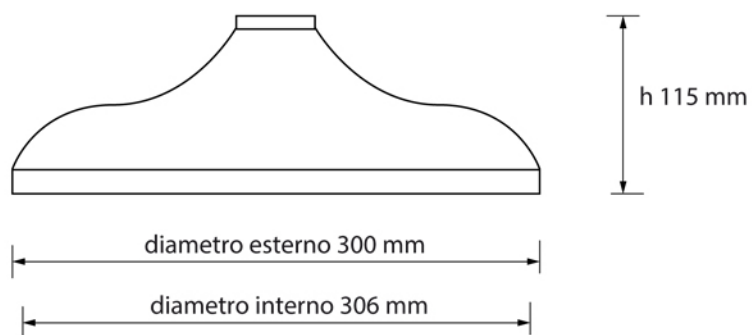

ASCOT Collection	
Code	Description
0115-C 0116-I/N/O/OR 0116-B/ND/R	Shower rose 30 cm Chrome Incalux, Nickel, Dark Gold, Rose Gold Bronze, Dark Nickel, Copper

GH
GENTRY HOME

Verona - Italy
tel. +39 045 8006917
fax. +39 045 8020111
gentry-home.com