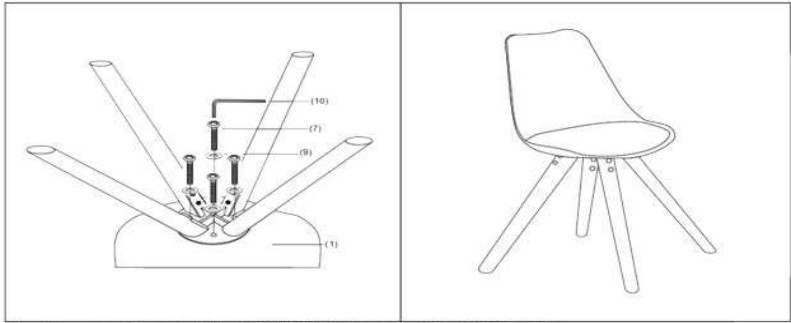

C632 / CC0224

packaging

units per lot	4
cbm (m3) / gross weight (Kg)	0,0553 / 6,8
nº of boxes	1

box 1	1
description	LARS Chair natural wood quilted fabric dark grey
description box	FULL ITEM
height x width x depth (cm)	50 x 67 x 66
cbm (m3) / gross weight (Kg) / net weight (Kg)	0,0553 / 6,8 / 5,9

box 2	
description	
description box	
height x width x depth (cm)	x x
cbm (m3) / gross weight (Kg) / net weight (Kg)	/ /