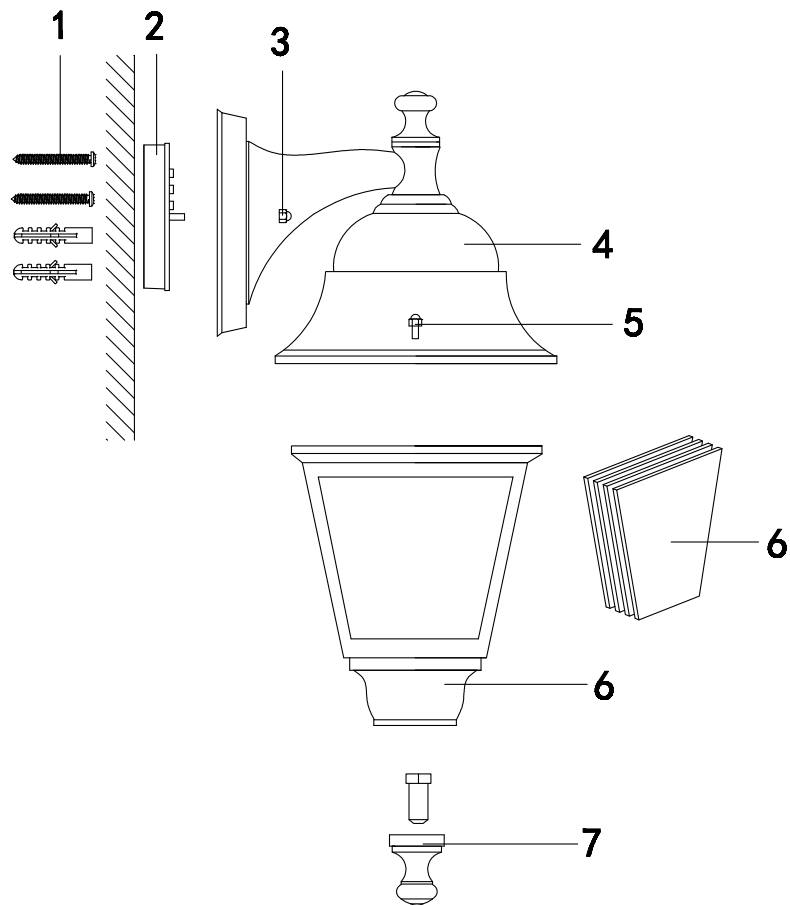

Instruction

O001WL-01W

1 x E27 (60W)

Model: O001WL-01W
Collection: Outdoor
Series: Abbey Road

Wall Lamps