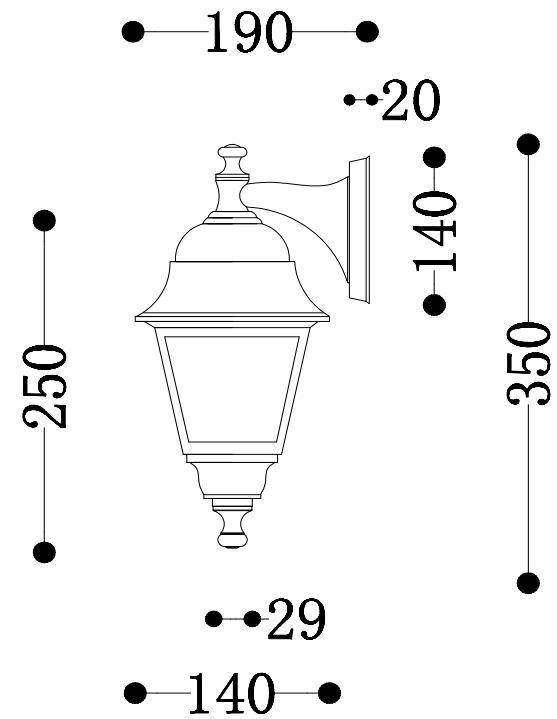

Instruction

O001WL-01W

1 x E27 (60W)

Model: O001WL-01W
Collection: Outdoor
Series: Abbey Road

Wall Lamps