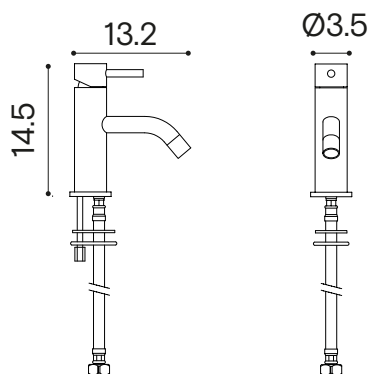

Module Dimensions

Ø3.5 x 13.2 x h 14.5 cm

Materials

Brass

Colours

● Chrome

● Matt Black

Weight

Product 1.4 kg

-

Packaging Dimensions

-

ex.t

info@ex-t.com / ex-t.com

Sleek - ML basin mixer

Scale 1:2