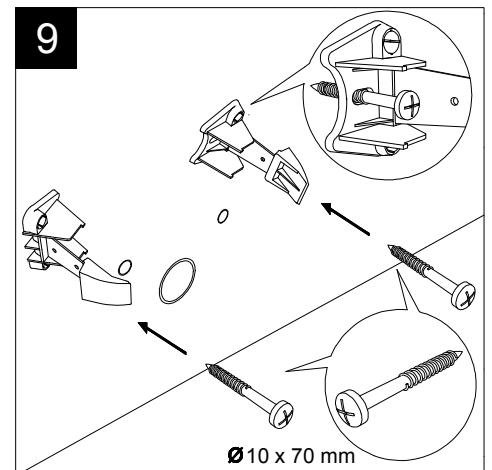

Guida all'installazione dei bidet a pavimento con kit di fissaggio a parete nascosto (cod. ACS51)

Serie: LIKE - BRIO - TOUCH - FLUT - SPEED

Installation guide for floor standing bidets with wall hidden fixing kit (cod. ACS51)

Series: LIKE - BRIO - TOUCH - FLUT - SPEED

①