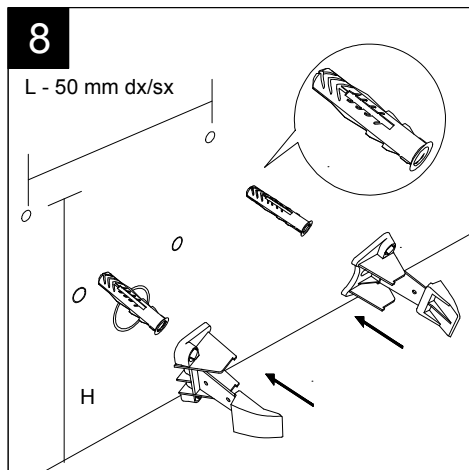

Guida all'installazione dei bidet a pavimento con kit di fissaggio a parete nascosto (cod. ACS51)

Serie: LIKE - BRIO - TOUCH - FLUT - SPEED

Installation guide for floor standing bidets with wall hidden fixing kit (cod. ACS51)

Series: LIKE - BRIO - TOUCH - FLUT - SPEED

①