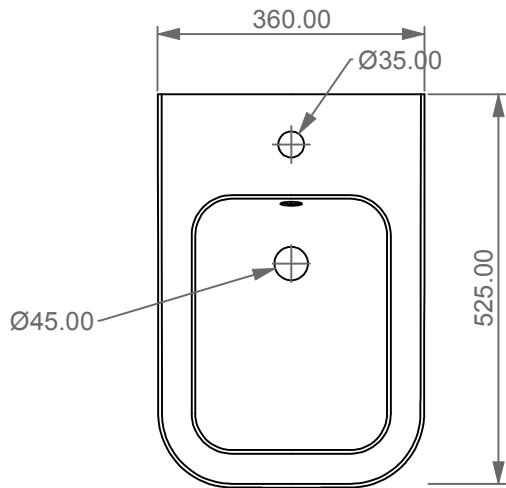

FRONT

LEFT

GSG
CERAMIC DESIGN

Bidet a terra Brio monoforo
(senza foro, tre fori su richiesta).
Brio bidet back to wall one hole
(no hole, three holes on request).

TOP

REAR

SECTION

Designation Bidet a terra Brio monoforo (senza foro, tre fori su richiesta). Brio bidet back to wall one hole (no hole, three holes on request).	
Scale 1:10	
cod. BRBI01	

This drawing including the respected data may neither be duplicated nor modified nor altered without the consent of GSG Ceramic Design. The use of the data/technical drawings take place at users own risk and under exclusion of any liability of GSG Ceramic Design. The dimensions are not binding; products are subject to changes. Measurement shown may be subjected to small variations or are indicative.