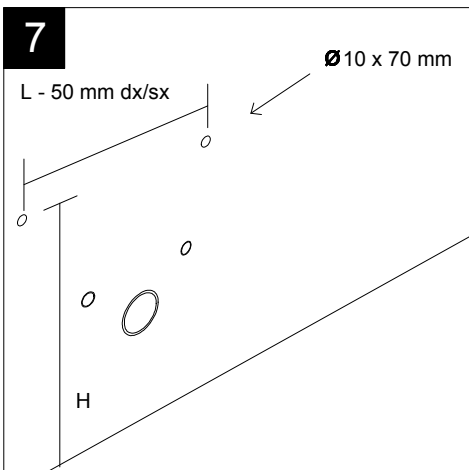

Guida all'installazione dei bidet a pavimento con kit di fissaggio a parete nascosto (cod. ACS51)

Serie: LIKE - BRIO - TOUCH - FLUT - SPEED

Installation guide for floor standing bidets with wall hidden fixing kit (cod. ACS51)

Series: LIKE - BRIO - TOUCH - FLUT - SPEED

①