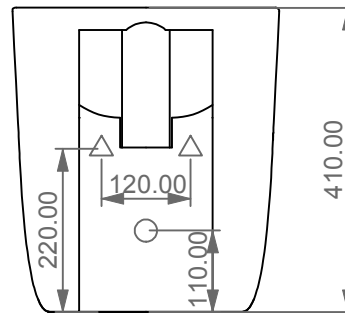

FRONT

LEFT

GSG
CERAMIC DESIGN

Bidet a terra Brio monoforo
(senza foro, tre fori su richiesta).
Brio bidet back to wall one hole
(no hole, three holes on request).

TOP

REAR

SECTION

Designation Bidet a terra Brio monoforo (senza foro, tre fori su richiesta). Brio bidet back to wall one hole (no hole, three holes on request).	
Scale 1:10	
cod. BRBI01	

This drawing including the respected data may neither be duplicated nor modified nor altered without the consent of GSG Ceramic Design. The use of the data/technical drawings take place at users own risk and under exclusion of any liability of GSG Ceramic Design. The dimensions are not binding; products are subject to changes. Measurement shown may be subjected to small variations or are indicative.