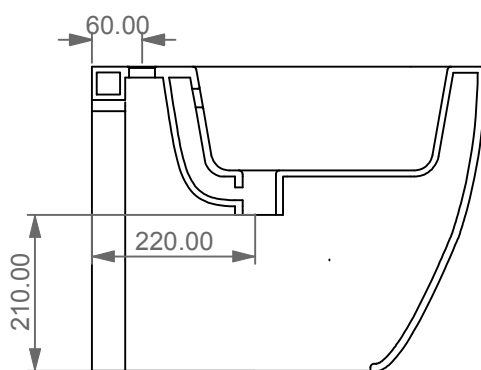

FRONT

LEFT

GSG
CERAMIC DESIGN

Bidet a terra Brio monoforo
(senza foro, tre fori su richiesta).
Brio bidet back to wall one hole
(no hole, three holes on request).

TOP

REAR

SECTION

Designation Bidet a terra Brio monoforo (senza foro, tre fori su richiesta). Brio bidet back to wall one hole (no hole, three holes on request).	
Scale 1:10	
cod. BRBI01	

This drawing including the respected data may neither be duplicated nor modified nor altered without the consent of GSG Ceramic Design. The use of the data/technical drawings take place at users own risk and under exclusion of any liability of GSG Ceramic Design. The dimensions are not binding; products are subject to changes. Measurement shown may be subjected to small variations or are indicative.

Guida all'installazione dei bidet a pavimento con kit di fissaggio a parete nascosto (cod. ACS51)

Serie: LIKE - BRIO - TOUCH - FLUT - SPEED

Installation guide for floor standing bidets with wall hidden fixing kit (cod. ACS51)