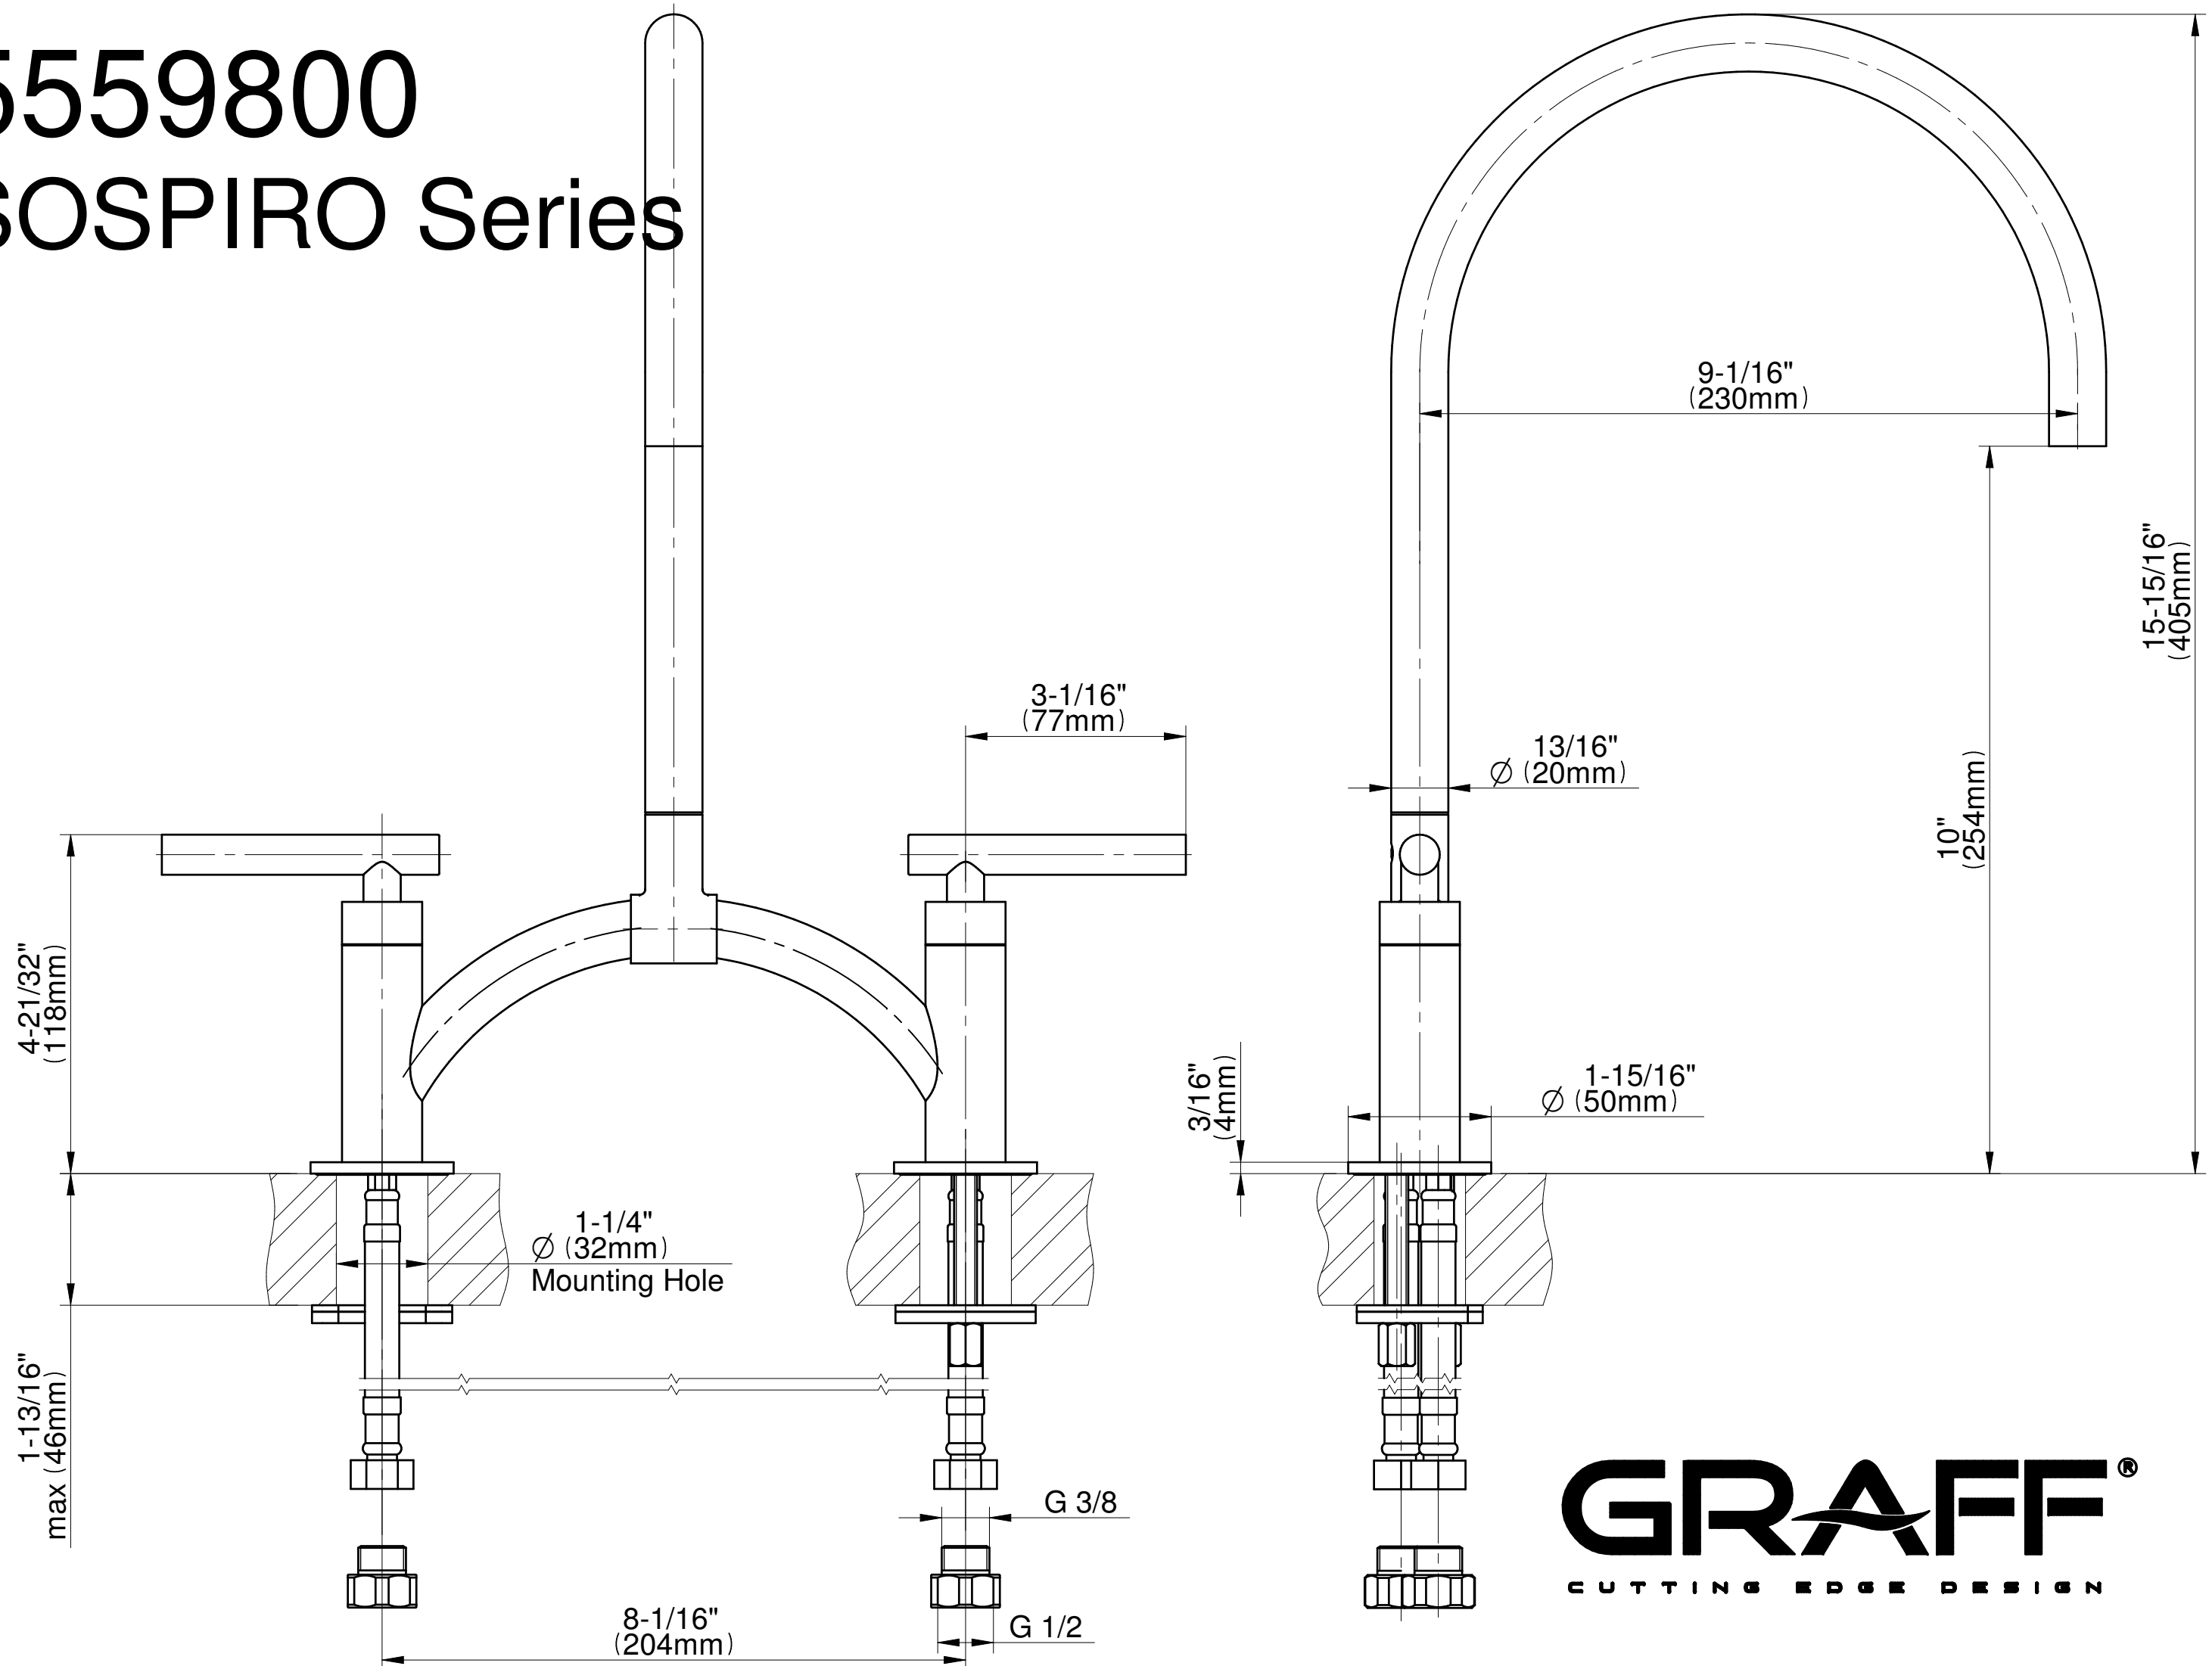

5559800

SOSPIRO Series

GRAFF[®]
CUTTING EDGE DESIGN