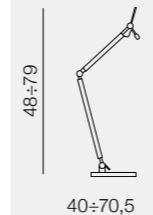

Zyta S Table

LAMP BODY
AZ1848