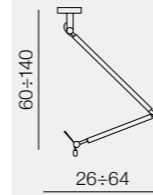

+

Shades

=

Bodies + Shades

**Zyta S Pendant**

LAMP BODY  
AZ1845

**Shade ZF GR**

- AZ2598 ..... Ø 20 (grey)
- AZ2601 ..... Ø 26 (grey)
- AZ2583 ..... Ø 30 (grey)
- AZ2604 ..... Ø 36 (grey)