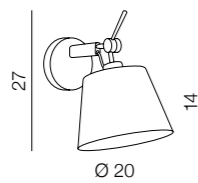

1 WHITE

2 BLACK

3 GREY

\*Shades exchanging not available for this lamp

**Zyta Wall XS**

- 1 AZ1533 (white)
- 2 AZ1565 (black)
- 3 AZ2491 (grey)

1x E27 MAX 60W  
fabric/ metal

Lamp bodies