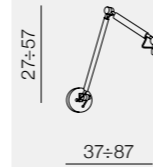

Zyta S Wall

LAMP BODY
AZ1844