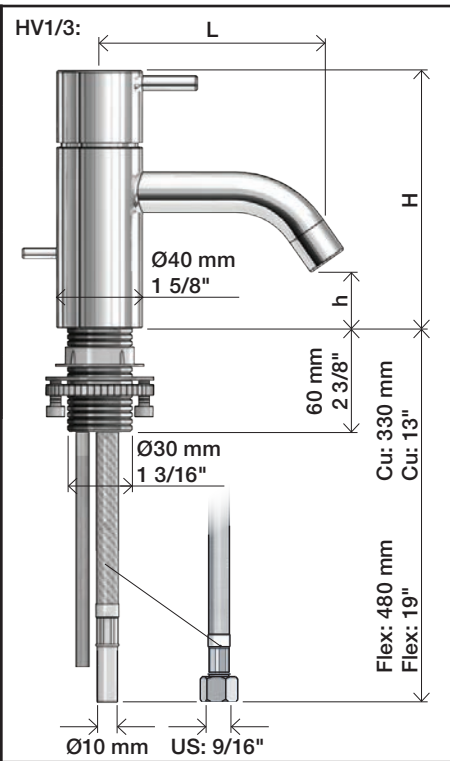

**VOLA HV1, HV3, HV4**

Fitting instruction  
 Montageanleitung  
 Monteringsvejledning  
 Monteringsvægledning  
 Montage hanleiding  
 Manuel de montage

HV1, HV3:  
 04/00020  
 04/00028

www.vola.com

HV1/HV3/HV4\_V4\_40999827

| HV1, HV3  | L                | H                 | h                |
|-----------|------------------|-------------------|------------------|
| Std.:     | 114 mm<br>4 1/2" | 120 mm<br>4 3/4"  | 27 mm<br>1"      |
| +30:      | 114 mm<br>4 1/2" | 150 mm<br>6"      | 56 mm<br>2 1/4"  |
| /150:     | 150 mm<br>6"     | 120 mm<br>4 3/4"  | 27 mm<br>1"      |
| +30/150:  | 150 mm<br>6"     | 150 mm<br>6"      | 56 mm<br>2 1/4"  |
| +170:     | 114 mm<br>4 1/2" | 290 mm<br>11 1/2" | 197 mm<br>7 3/4" |
| +170/150: | 150 mm<br>6"     | 290 mm<br>11 1/2" | 197 mm<br>7 3/4" |

5

**Data, 3 Bar/43.5 Psi:**

| Max.   | l/min. | Gal/min. | Note.          |
|--------|--------|----------|----------------|
| HV1/3: | 5.0    | 1.3      | Standard       |
| HV1/3: | 4.5    | 1.2      | Standard USA   |
| HV1/3: | 9.0    | 1.8      | Standard Japan |
| HV4    | 9,0    | 1.8      |                |

Max. 70°C, 158°F

HV1: Ø10  
 HV1JP: Ø10  
 HV1US: Ø3/8"  
 HV1Q: Ø3/8"

HV1US:

- VR277K: VR22, VR269, VR277
- \*VR17L4K: VR15P, VR16L4, VR17L (US-Standard)
- \*VR17L5K: VR15P, VR16L5, VR17L (Standard)
- \*VR17L9K: VR15P, VR16L9, VR17L (Japan Standard)
- \*VR17LSK: VR15P, VR16LS, VR17L
- VR297/L/M: VR20, VR22, VR269, VR273/L/M, VR277, VR294, VR295, VR296
- VR433: VR261, VR263, VR440, VR442, 2xVR444
- NR.10/L/M: VR20, VR22, VR273/L/M, VR294, VR295