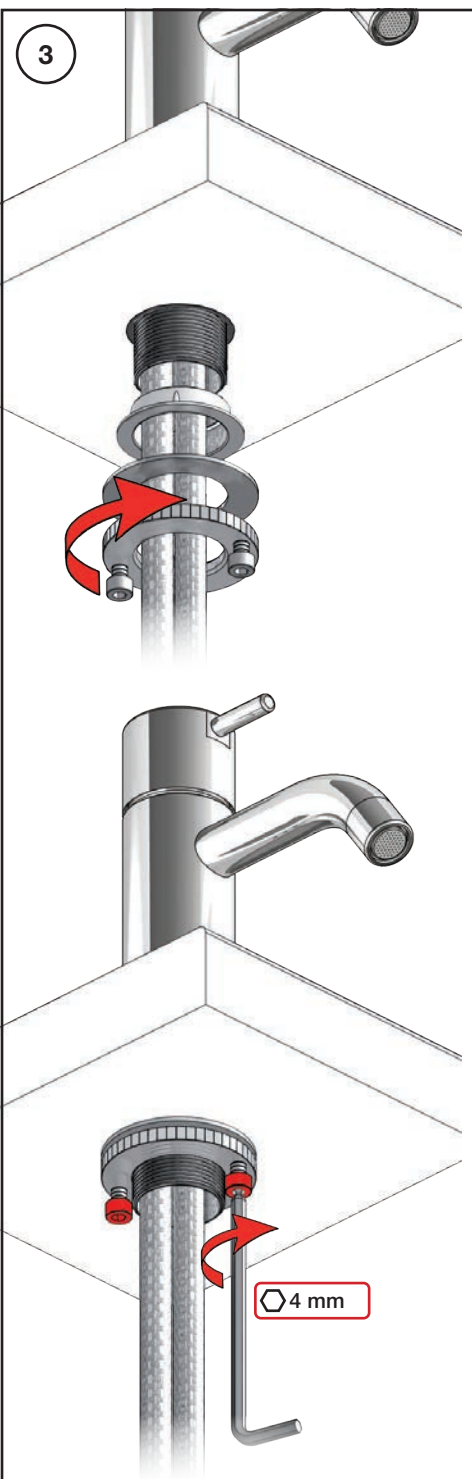

**VOLA HV1, HV3, HV4**

Fitting instruction  
 Montageanleitung  
 Monteringsvejledning  
 Monteringsvægledning  
 Montage hanleiding  
 Manuel de montage

HV1, HV3:  
 04/00020  
 04/00028

www.vola.com

HV1/HV3/HV4\_V4\_40999827

| HV1, HV3  | L                | H                 | h                |
|-----------|------------------|-------------------|------------------|
| Std.:     | 114 mm<br>4 1/2" | 120 mm<br>4 3/4"  | 27 mm<br>1"      |
| +30:      | 114 mm<br>4 1/2" | 150 mm<br>6"      | 56 mm<br>2 1/4"  |
| /150:     | 150 mm<br>6"     | 120 mm<br>4 3/4"  | 27 mm<br>1"      |
| +30/150:  | 150 mm<br>6"     | 150 mm<br>6"      | 56 mm<br>2 1/4"  |
| +170:     | 114 mm<br>4 1/2" | 290 mm<br>11 1/2" | 197 mm<br>7 3/4" |
| +170/150: | 150 mm<br>6"     | 290 mm<br>11 1/2" | 197 mm<br>7 3/4" |

Max. 70°C, 158°F

HV1: Ø10  
 HV1JP: Ø10  
 HV1US: Ø3/8"  
 HV1Q: Ø3/8"

HV1US:

- VR277K: VR22, VR269, VR277
- \*VR17L4K: VR15P, VR16L4, VR17L (US-Standard)
- \*VR17L5K: VR15P, VR16L5, VR17L (Standard)
- \*VR17L9K: VR15P, VR16L9, VR17L (Japan Standard)
- \*VR17LSK: VR15P, VR16LS, VR17L
- VR297/L/M: VR20, VR22, VR269, VR273/L/M, VR277, VR294, VR295, VR296
- VR433: VR261, VR263, VR440, VR442, 2xVR444
- NR.10/L/M: VR20, VR22, VR273/L/M, VR294, VR295