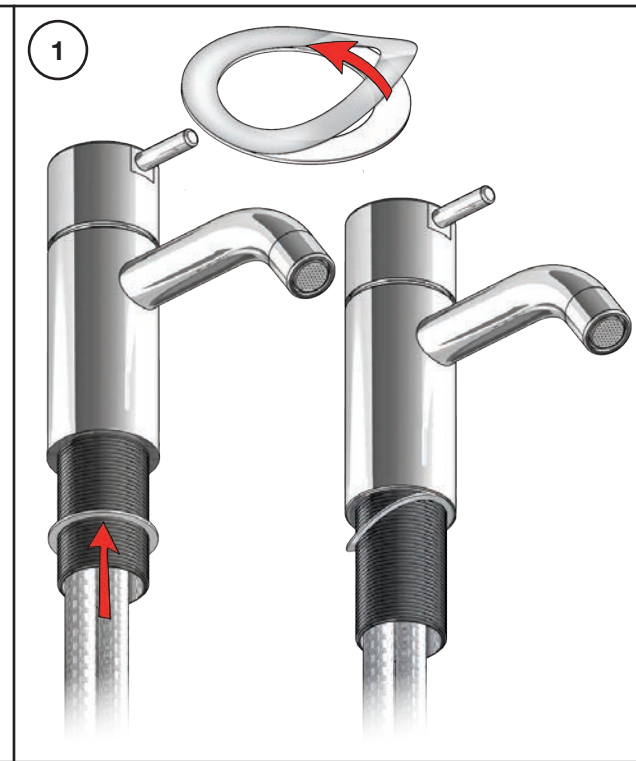

**VOLA HV1, HV3, HV4**

Fitting instruction  
 Montageanleitung  
 Monteringsvejledning  
 Monteringsvægledning  
 Montage hanleiding  
 Manuel de montage

HV1, HV3:  
 04/00020  
 04/00028

www.vola.com

HV1/HV3/HV4\_V4\_40999827

| HV1, HV3  | L                | H                 | h                |
|-----------|------------------|-------------------|------------------|
| Std.:     | 114 mm<br>4 1/2" | 120 mm<br>4 3/4"  | 27 mm<br>1"      |
| +30:      | 114 mm<br>4 1/2" | 150 mm<br>6"      | 56 mm<br>2 1/4"  |
| /150:     | 150 mm<br>6"     | 120 mm<br>4 3/4"  | 27 mm<br>1"      |
| +30/150:  | 150 mm<br>6"     | 150 mm<br>6"      | 56 mm<br>2 1/4"  |
| +170:     | 114 mm<br>4 1/2" | 290 mm<br>11 1/2" | 197 mm<br>7 3/4" |
| +170/150: | 150 mm<br>6"     | 290 mm<br>11 1/2" | 197 mm<br>7 3/4" |

Max. 70°C, 158°F

HV1: Ø10  
 HV1JP: Ø10  
 HV1US: Ø3/8"  
 HV1Q: Ø3/8"

HV1US:

- VR277K: VR22, VR269, VR277
- \*VR17L4K: VR15P, VR16L4, VR17L (US-Standard)
- \*VR17L5K: VR15P, VR16L5, VR17L (Standard)
- \*VR17L9K: VR15P, VR16L9, VR17L (Japan Standard)
- \*VR17LSK: VR15P, VR16LS, VR17L
- VR297/L/M: VR20, VR22, VR269, VR273/L/M, VR277, VR294, VR295, VR296
- VR433: VR261, VR263, VR440, VR442, 2xVR444
- NR.10/L/M: VR20, VR22, VR273/L/M, VR294, VR295