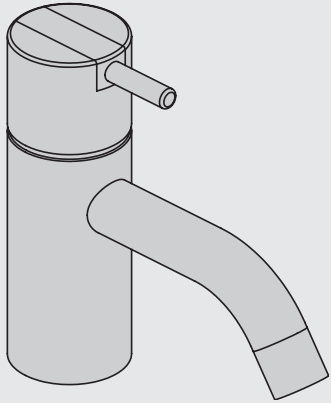

**VOLA HV1, HV3, HV4**

Fitting instruction  
 Montageanleitung  
 Monteringsvejledning  
 Monteringsvægledning  
 Montage hanleiding  
 Manuel de montage

HV1, HV3:  
 04/00020  
 04/00028

www.vola.com

HV1/HV3/HV4\_V4\_40999827

| HV1, HV3  | L                | H                 | h                |
|-----------|------------------|-------------------|------------------|
| Std.:     | 114 mm<br>4 1/2" | 120 mm<br>4 3/4"  | 27 mm<br>1"      |
| +30:      | 114 mm<br>4 1/2" | 150 mm<br>6"      | 56 mm<br>2 1/4"  |
| /150:     | 150 mm<br>6"     | 120 mm<br>4 3/4"  | 27 mm<br>1"      |
| +30/150:  | 150 mm<br>6"     | 150 mm<br>6"      | 56 mm<br>2 1/4"  |
| +170:     | 114 mm<br>4 1/2" | 290 mm<br>11 1/2" | 197 mm<br>7 3/4" |
| +170/150: | 150 mm<br>6"     | 290 mm<br>11 1/2" | 197 mm<br>7 3/4" |

Max. 70°C, 158°F

HV1: Ø10  
 HV1JP: Ø10  
 HV1US: Ø3/8"  
 HV1Q: Ø3/8"

HV1US:

- VR277K: VR22, VR269, VR277
- \*VR17L4K: VR15P, VR16L4, VR17L (US-Standard)
- \*VR17L5K: VR15P, VR16L5, VR17L (Standard)
- \*VR17L9K: VR15P, VR16L9, VR17L (Japan Standard)
- \*VR17LSK: VR15P, VR16LS, VR17L
- VR297/L/M: VR20, VR22, VR269, VR273/L/M, VR277, VR294, VR295, VR296
- VR433: VR261, VR263, VR440, VR442, 2xVR444
- NR.10/L/M: VR20, VR22, VR273/L/M, VR294, VR295