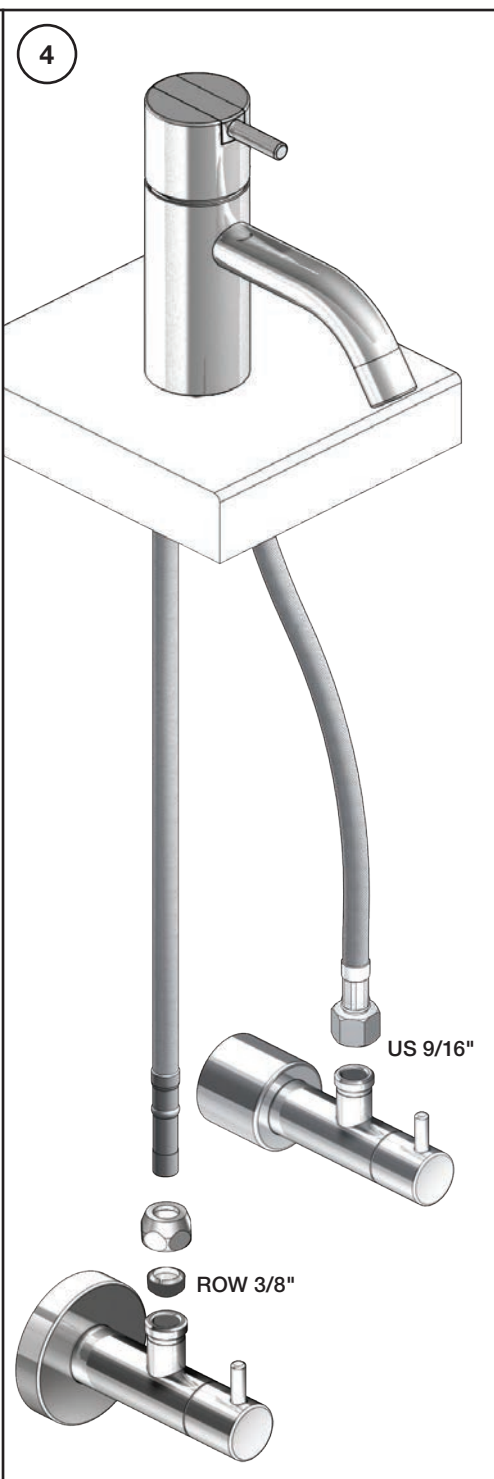

**VOLA HV1, HV3, HV4**

Fitting instruction  
 Montageanleitung  
 Monteringsvejledning  
 Monteringsvægledning  
 Montage hanleiding  
 Manuel de montage

HV1, HV3:  
 04/00020  
 04/00028

www.vola.com

HV1/HV3/HV4\_V4\_40999827

| HV1, HV3  | L                | H                 | h                |
|-----------|------------------|-------------------|------------------|
| Std.:     | 114 mm<br>4 1/2" | 120 mm<br>4 3/4"  | 27 mm<br>1"      |
| +30:      | 114 mm<br>4 1/2" | 150 mm<br>6"      | 56 mm<br>2 1/4"  |
| /150:     | 150 mm<br>6"     | 120 mm<br>4 3/4"  | 27 mm<br>1"      |
| +30/150:  | 150 mm<br>6"     | 150 mm<br>6"      | 56 mm<br>2 1/4"  |
| +170:     | 114 mm<br>4 1/2" | 290 mm<br>11 1/2" | 197 mm<br>7 3/4" |
| +170/150: | 150 mm<br>6"     | 290 mm<br>11 1/2" | 197 mm<br>7 3/4" |

5

**Data, 3 Bar/43.5 Psi:**

| Max.   | l/min. | Gal/min. | Note.          |
|--------|--------|----------|----------------|
| HV1/3: | 5.0    | 1.3      | Standard       |
| HV1/3: | 4.5    | 1.2      | Standard USA   |
| HV1/3: | 9.0    | 1.8      | Standard Japan |
| HV4    | 9,0    | 1.8      |                |

Max. 70°C, 158°F

HV1: Ø10  
 HV1JP: Ø10  
 HV1US: Ø3/8"  
 HV1Q: Ø3/8"

HV1US:

- VR277K: VR22, VR269, VR277
- \*VR17L4K: VR15P, VR16L4, VR17L (US-Standard)
- \*VR17L5K: VR15P, VR16L5, VR17L (Standard)
- \*VR17L9K: VR15P, VR16L9, VR17L (Japan Standard)
- \*VR17LSK: VR15P, VR16LS, VR17L
- VR297/L/M: VR20, VR22, VR269, VR273/L/M, VR277, VR294, VR295, VR296
- VR433: VR261, VR263, VR440, VR442, 2xVR444
- NR.10/L/M: VR20, VR22, VR273/L/M, VR294, VR295