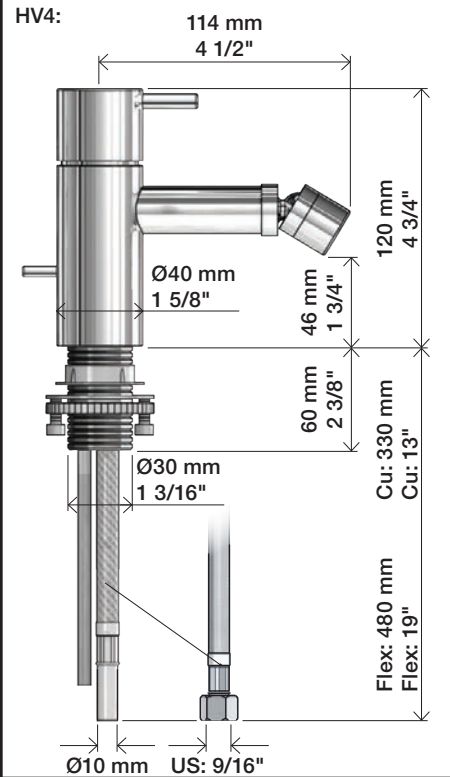

**VOLA HV1, HV3, HV4**

Fitting instruction  
 Montageanleitung  
 Monteringsvejledning  
 Monteringsvægledning  
 Montage hanleiding  
 Manuel de montage

HV1, HV3:  
 04/00020  
 04/00028

www.vola.com

HV1/HV3/HV4\_V4\_40999827

| HV1, HV3  | L                | H                 | h                |
|-----------|------------------|-------------------|------------------|
| Std.:     | 114 mm<br>4 1/2" | 120 mm<br>4 3/4"  | 27 mm<br>1"      |
| +30:      | 114 mm<br>4 1/2" | 150 mm<br>6"      | 56 mm<br>2 1/4"  |
| /150:     | 150 mm<br>6"     | 120 mm<br>4 3/4"  | 27 mm<br>1"      |
| +30/150:  | 150 mm<br>6"     | 150 mm<br>6"      | 56 mm<br>2 1/4"  |
| +170:     | 114 mm<br>4 1/2" | 290 mm<br>11 1/2" | 197 mm<br>7 3/4" |
| +170/150: | 150 mm<br>6"     | 290 mm<br>11 1/2" | 197 mm<br>7 3/4" |

5

**Data, 3 Bar/43.5 Psi:**

| Max.   | l/min. | Gal/min. | Note.          |
|--------|--------|----------|----------------|
| HV1/3: | 5.0    | 1.3      | Standard       |
| HV1/3: | 4.5    | 1.2      | Standard USA   |
| HV1/3: | 9.0    | 1.8      | Standard Japan |
| HV4    | 9,0    | 1.8      |                |

Max. 70°C, 158°F

HV1: Ø10  
 HV1JP: Ø10  
 HV1US: Ø3/8"  
 HV1Q: Ø3/8"

HV1US:

- VR277K: VR22, VR269, VR277
- \*VR17L4K: VR15P, VR16L4, VR17L (US-Standard)
- \*VR17L5K: VR15P, VR16L5, VR17L (Standard)
- \*VR17L9K: VR15P, VR16L9, VR17L (Japan Standard)
- \*VR17LSK: VR15P, VR16LS, VR17L
- VR297/L/M: VR20, VR22, VR269, VR273/L/M, VR277, VR294, VR295, VR296
- VR433: VR261, VR263, VR440, VR442, 2xVR444
- NR.10/L/M: VR20, VR22, VR273/L/M, VR294, VR295