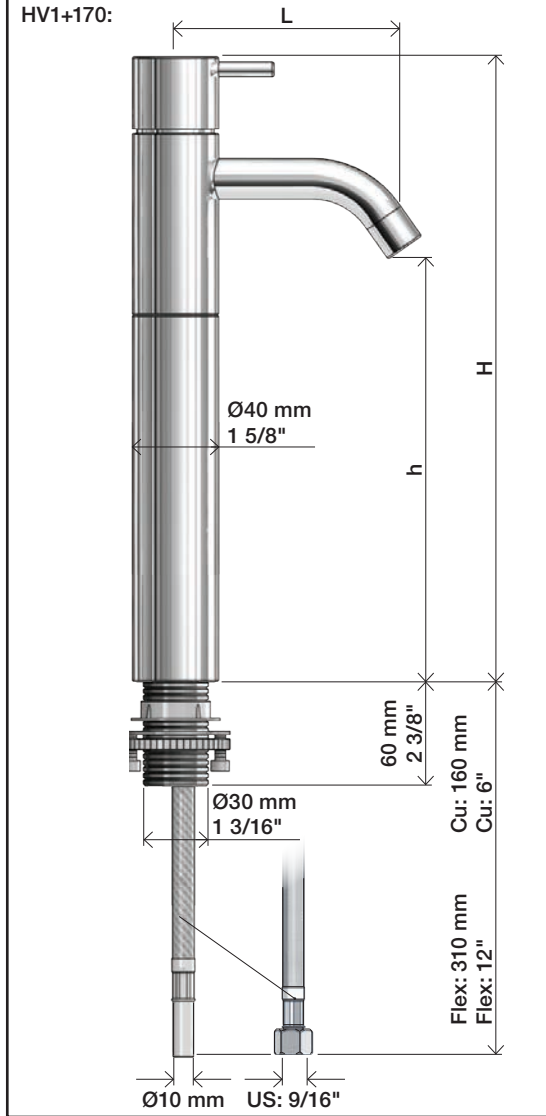

**VOLA HV1, HV3, HV4**

Fitting instruction  
 Montageanleitung  
 Monteringsvejledning  
 Monteringsvægledning  
 Montage hanleiding  
 Manuel de montage

HV1, HV3:  
 04/00020  
 04/00028

www.vola.com

HV1/HV3/HV4\_V4\_40999827

| HV1, HV3  | L                | H                 | h                |
|-----------|------------------|-------------------|------------------|
| Std.:     | 114 mm<br>4 1/2" | 120 mm<br>4 3/4"  | 27 mm<br>1"      |
| +30:      | 114 mm<br>4 1/2" | 150 mm<br>6"      | 56 mm<br>2 1/4"  |
| /150:     | 150 mm<br>6"     | 120 mm<br>4 3/4"  | 27 mm<br>1"      |
| +30/150:  | 150 mm<br>6"     | 150 mm<br>6"      | 56 mm<br>2 1/4"  |
| +170:     | 114 mm<br>4 1/2" | 290 mm<br>11 1/2" | 197 mm<br>7 3/4" |
| +170/150: | 150 mm<br>6"     | 290 mm<br>11 1/2" | 197 mm<br>7 3/4" |

5

**Data, 3 Bar/43.5 Psi:**

| Max.   | l/min. | Gal/min. | Note.          |
|--------|--------|----------|----------------|
| HV1/3: | 5.0    | 1.3      | Standard       |
| HV1/3: | 4.5    | 1.2      | Standard USA   |
| HV1/3: | 9.0    | 1.8      | Standard Japan |
| HV4    | 9,0    | 1.8      |                |

Max. 70°C, 158°F

HV1: Ø10  
 HV1JP: Ø10  
 HV1US: Ø3/8"  
 HV1Q: Ø3/8"

HV1US:

- VR277K: VR22, VR269, VR277
- \*VR17L4K: VR15P, VR16L4, VR17L (US-Standard)
- \*VR17L5K: VR15P, VR16L5, VR17L (Standard)
- \*VR17L9K: VR15P, VR16L9, VR17L (Japan Standard)
- \*VR17LSK: VR15P, VR16LS, VR17L
- VR297/L/M: VR20, VR22, VR269, VR273/L/M, VR277, VR294, VR295, VR296
- VR433: VR261, VR263, VR440, VR442, 2xVR444
- NR.10/L/M: VR20, VR22, VR273/L/M, VR294, VR295