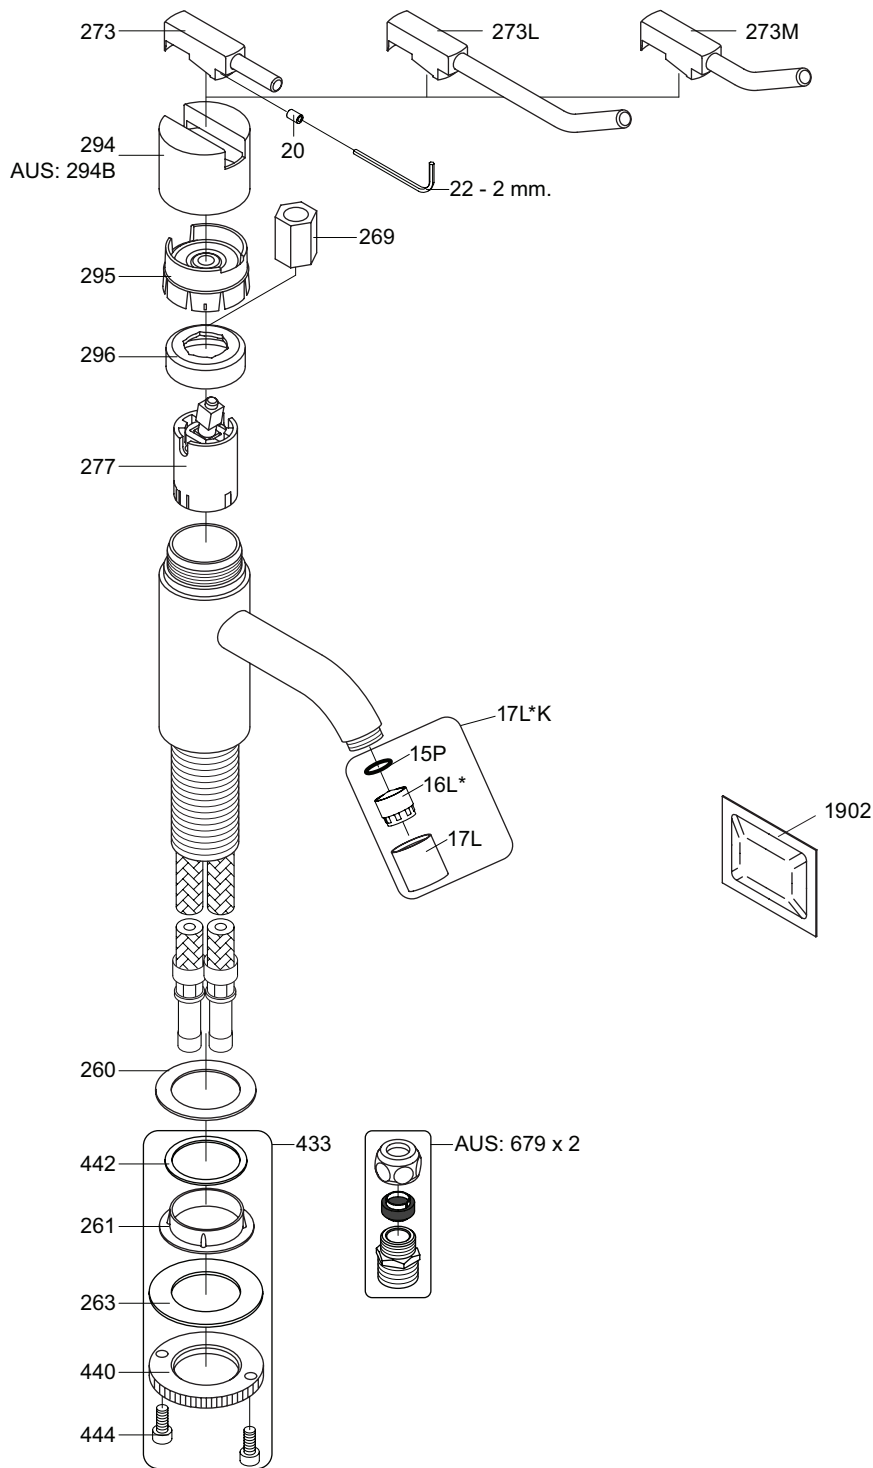

**VOLA HV1, HV3, HV4**

Fitting instruction  
 Montageanleitung  
 Monteringsvejledning  
 Monteringsvægledning  
 Montage hanleiding  
 Manuel de montage

HV1, HV3:  
 04/00020  
 04/00028

www.vola.com

HV1/HV3/HV4\_V4\_40999827

| HV1, HV3  | L                | H                 | h                |
|-----------|------------------|-------------------|------------------|
| Std.:     | 114 mm<br>4 1/2" | 120 mm<br>4 3/4"  | 27 mm<br>1"      |
| +30:      | 114 mm<br>4 1/2" | 150 mm<br>6"      | 56 mm<br>2 1/4"  |
| /150:     | 150 mm<br>6"     | 120 mm<br>4 3/4"  | 27 mm<br>1"      |
| +30/150:  | 150 mm<br>6"     | 150 mm<br>6"      | 56 mm<br>2 1/4"  |
| +170:     | 114 mm<br>4 1/2" | 290 mm<br>11 1/2" | 197 mm<br>7 3/4" |
| +170/150: | 150 mm<br>6"     | 290 mm<br>11 1/2" | 197 mm<br>7 3/4" |

5

**Data, 3 Bar/43.5 Psi:**

| Max.   | l/min. | Gal/min. | Note.          |
|--------|--------|----------|----------------|
| HV1/3: | 5.0    | 1.3      | Standard       |
| HV1/3: | 4.5    | 1.2      | Standard USA   |
| HV1/3: | 9.0    | 1.8      | Standard Japan |
| HV4    | 9,0    | 1.8      |                |

Max. 70°C, 158°F

HV1: Ø10  
 HV1JP: Ø10  
 HV1US: Ø3/8"  
 HV1Q: Ø3/8"

HV1US:

- VR277K: VR22, VR269, VR277
- \*VR17L4K: VR15P, VR16L4, VR17L (US-Standard)
- \*VR17L5K: VR15P, VR16L5, VR17L (Standard)
- \*VR17L9K: VR15P, VR16L9, VR17L (Japan Standard)
- \*VR17LSK: VR15P, VR16LS, VR17L
- VR297/L/M: VR20, VR22, VR269, VR273/L/M, VR277, VR294, VR295, VR296
- VR433: VR261, VR263, VR440, VR442, 2xVR444
- NR.10/L/M: VR20, VR22, VR273/L/M, VR294, VR295