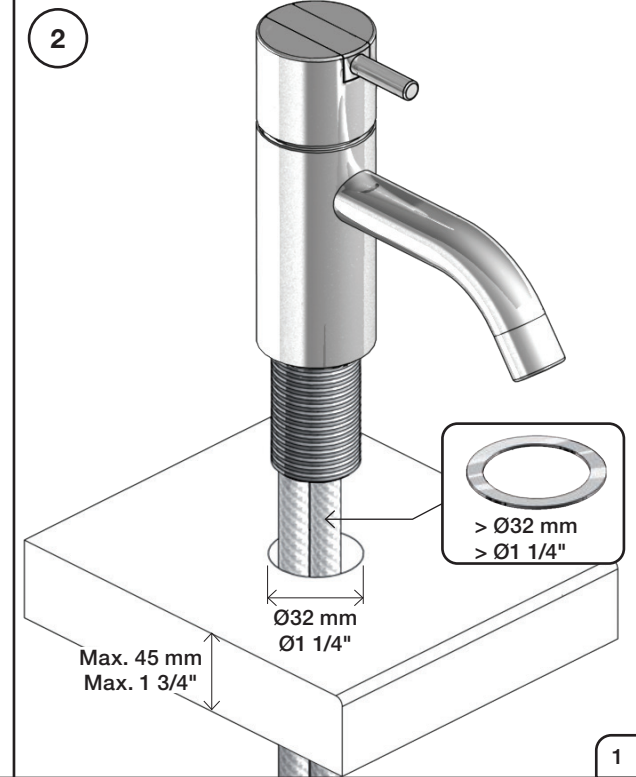

**VOLA HV1, HV3, HV4**

Fitting instruction  
 Montageanleitung  
 Monteringsvejledning  
 Monteringsvægledning  
 Montage hanleiding  
 Manuel de montage

HV1, HV3:  
 04/00020  
 04/00028

www.vola.com

HV1/HV3/HV4\_V4\_40999827

| HV1, HV3  | L                | H                 | h                |
|-----------|------------------|-------------------|------------------|
| Std.:     | 114 mm<br>4 1/2" | 120 mm<br>4 3/4"  | 27 mm<br>1"      |
| +30:      | 114 mm<br>4 1/2" | 150 mm<br>6"      | 56 mm<br>2 1/4"  |
| /150:     | 150 mm<br>6"     | 120 mm<br>4 3/4"  | 27 mm<br>1"      |
| +30/150:  | 150 mm<br>6"     | 150 mm<br>6"      | 56 mm<br>2 1/4"  |
| +170:     | 114 mm<br>4 1/2" | 290 mm<br>11 1/2" | 197 mm<br>7 3/4" |
| +170/150: | 150 mm<br>6"     | 290 mm<br>11 1/2" | 197 mm<br>7 3/4" |

Max. 70°C, 158°F

HV1: Ø10  
 HV1JP: Ø10  
 HV1US: Ø3/8"  
 HV1Q: Ø3/8"

HV1US:

- VR277K: VR22, VR269, VR277
- \*VR17L4K: VR15P, VR16L4, VR17L (US-Standard)
- \*VR17L5K: VR15P, VR16L5, VR17L (Standard)
- \*VR17L9K: VR15P, VR16L9, VR17L (Japan Standard)
- \*VR17LSK: VR15P, VR16LS, VR17L
- VR297/L/M: VR20, VR22, VR269, VR273/L/M, VR277, VR294, VR295, VR296
- VR433: VR261, VR263, VR440, VR442, 2xVR444
- NR.10/L/M: VR20, VR22, VR273/L/M, VR294, VR295