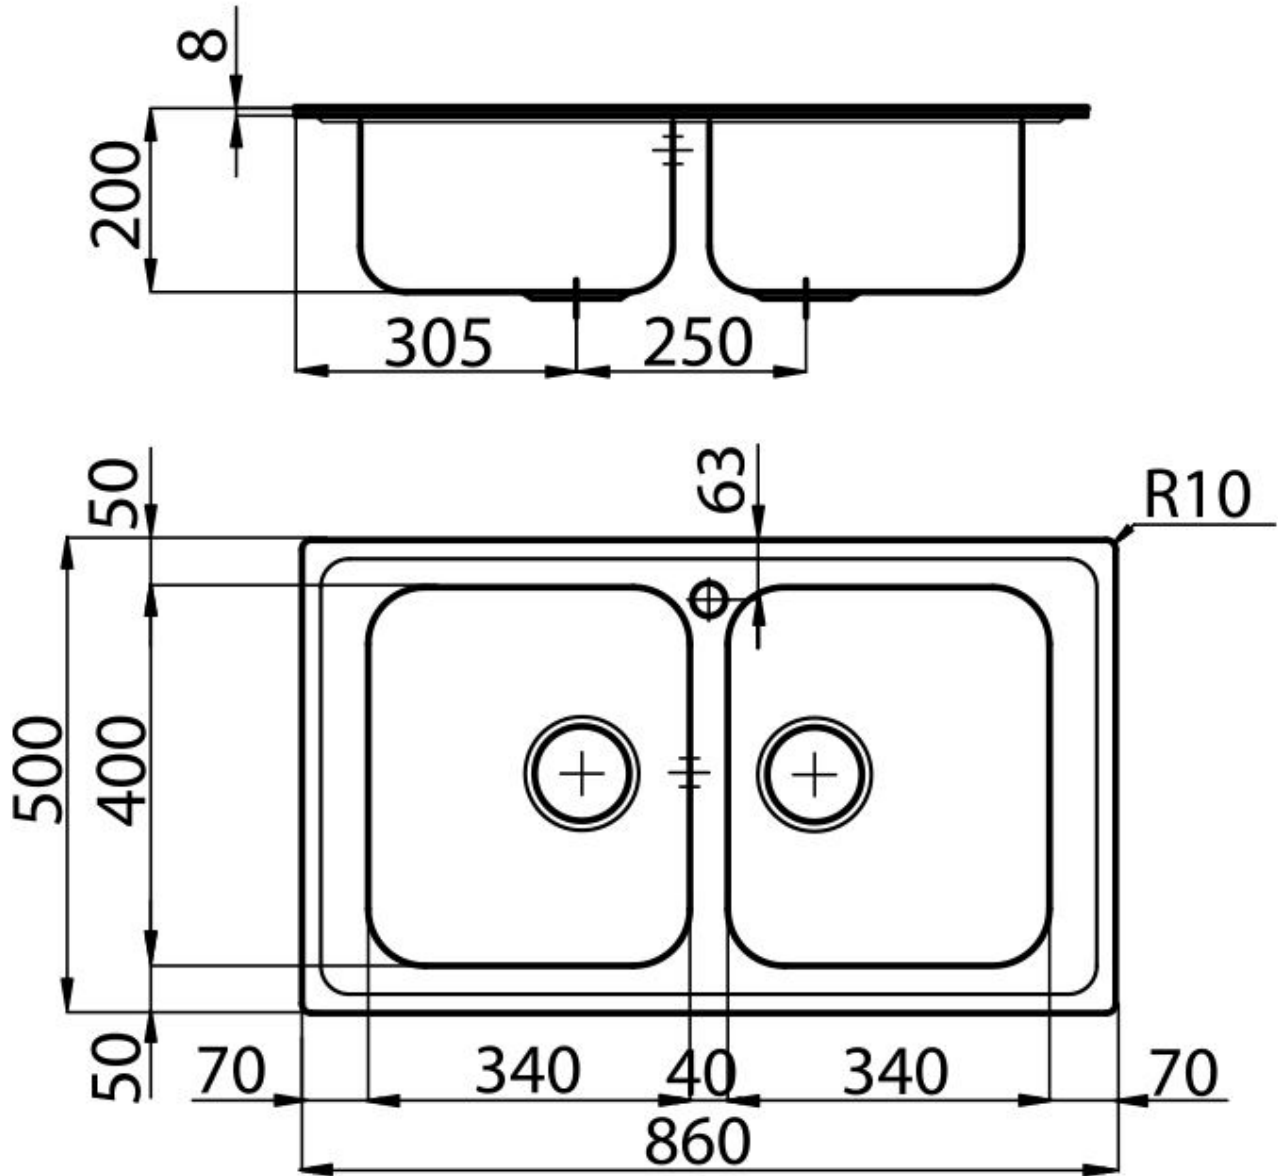

TECHNICAL DATA