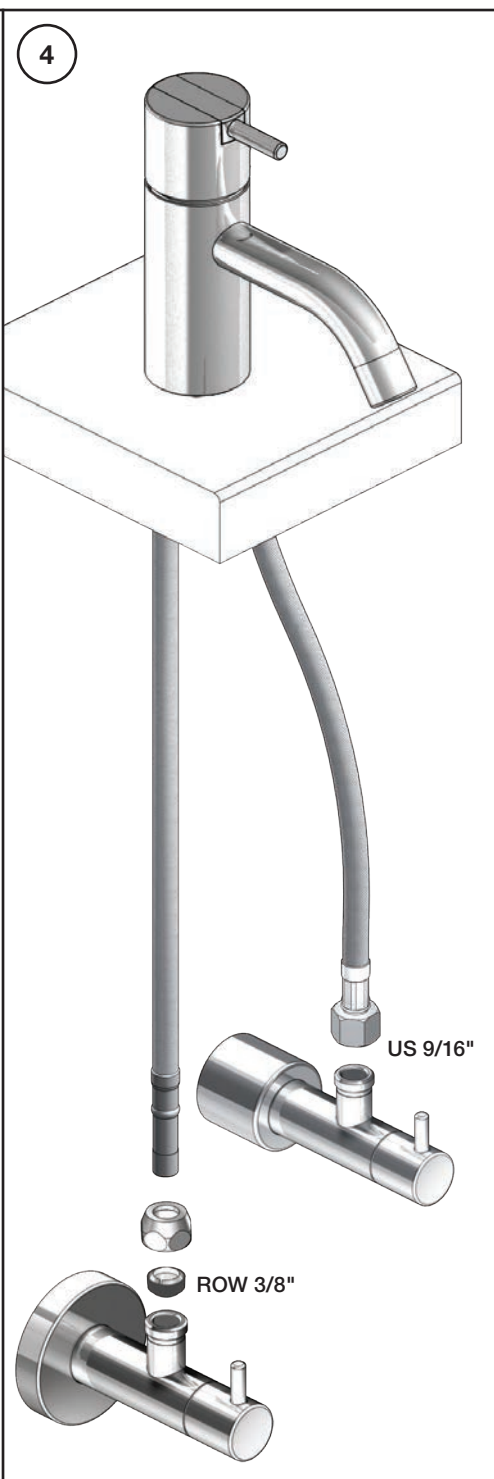

VOLA HV1, HV3, HV4

Fitting instruction
 Montageanleitung
 Monteringsvejledning
 Monteringsvægledning
 Montage hanleiding
 Manuel de montage

HV1, HV3:
 04/00020
 04/00028

www.vola.com

HV1/HV3/HV4_V4_40999827

HV1, HV3	L	H	h
Std.:	114 mm 4 1/2"	120 mm 4 3/4"	27 mm 1"
+30:	114 mm 4 1/2"	150 mm 6"	56 mm 2 1/4"
/150:	150 mm 6"	120 mm 4 3/4"	27 mm 1"
+30/150:	150 mm 6"	150 mm 6"	56 mm 2 1/4"
+170:	114 mm 4 1/2"	290 mm 11 1/2"	197 mm 7 3/4"
+170/150:	150 mm 6"	290 mm 11 1/2"	197 mm 7 3/4"

5

Data, 3 Bar/43.5 Psi:

	Max.	l/min.	Gal/min.	Note.
	HV1/3:	5.0	1.3	Standard
	HV1/3:	4.5	1.2	Standard USA
	HV1/3:	9.0	1.8	Standard Japan
	HV4	9,0	1.8	

Max. 70°C, 158°F

HV1: Ø10
 HV1JP: Ø10
 HV1US: Ø3/8"
 HV1Q: Ø3/8"

HV1US:

- | | |
|------------|--|
| VR277K: | VR22, VR269, VR277 |
| *VR17L4K: | VR15P, VR16L4, VR17L (US-Standard) |
| *VR17L5K: | VR15P, VR16L5, VR17L (Standard) |
| *VR17L9K: | VR15P, VR16L9, VR17L (Japan Standard) |
| *VR17LSK: | VR15P, VR16LS, VR17L |
| VR297/L/M: | VR20, VR22, VR269, VR273/L/M, VR277, VR294, VR295, VR296 |
| VR433: | VR261, VR263, VR440, VR442, 2xVR444 |
| NR.10/L/M: | VR20, VR22, VR273/L/M, VR294, VR295 |