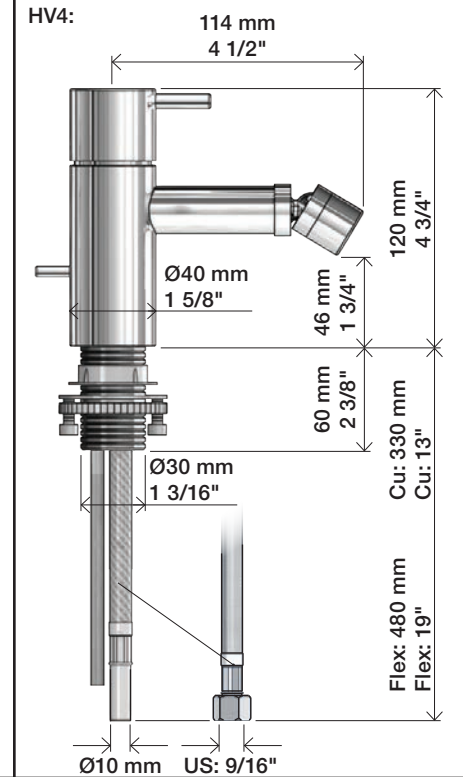

VOLA HV1, HV3, HV4

Fitting instruction
 Montageanleitung
 Monteringsvejledning
 Monteringsvægledning
 Montage hanleiding
 Manuel de montage

HV1, HV3:
 04/00020
 04/00028

www.vola.com

HV1/HV3/HV4_V4_40999827

HV1, HV3	L	H	h
Std.:	114 mm 4 1/2"	120 mm 4 3/4"	27 mm 1"
+30:	114 mm 4 1/2"	150 mm 6"	56 mm 2 1/4"
/150:	150 mm 6"	120 mm 4 3/4"	27 mm 1"
+30/150:	150 mm 6"	150 mm 6"	56 mm 2 1/4"
+170:	114 mm 4 1/2"	290 mm 11 1/2"	197 mm 7 3/4"
+170/150:	150 mm 6"	290 mm 11 1/2"	197 mm 7 3/4"

5

Data, 3 Bar/43.5 Psi:

	Max.	l/min.	Gal/min.	Note.
	HV1/3:	5.0	1.3	Standard
	HV1/3:	4.5	1.2	Standard USA
	HV1/3:	9.0	1.8	Standard Japan
	HV4	9,0	1.8	

Max. 70°C, 158°F

HV1: Ø10
 HV1JP: Ø10
 HV1US: Ø3/8"
 HV1Q: Ø3/8"

HV1US:

- | | |
|------------|--|
| VR277K: | VR22, VR269, VR277 |
| *VR17L4K: | VR15P, VR16L4, VR17L (US-Standard) |
| *VR17L5K: | VR15P, VR16L5, VR17L (Standard) |
| *VR17L9K: | VR15P, VR16L9, VR17L (Japan Standard) |
| *VR17LSK: | VR15P, VR16LS, VR17L |
| VR297/L/M: | VR20, VR22, VR269, VR273/L/M, VR277, VR294, VR295, VR296 |
| VR433: | VR261, VR263, VR440, VR442, 2xVR444 |
| NR.10/L/M: | VR20, VR22, VR273/L/M, VR294, VR295 |