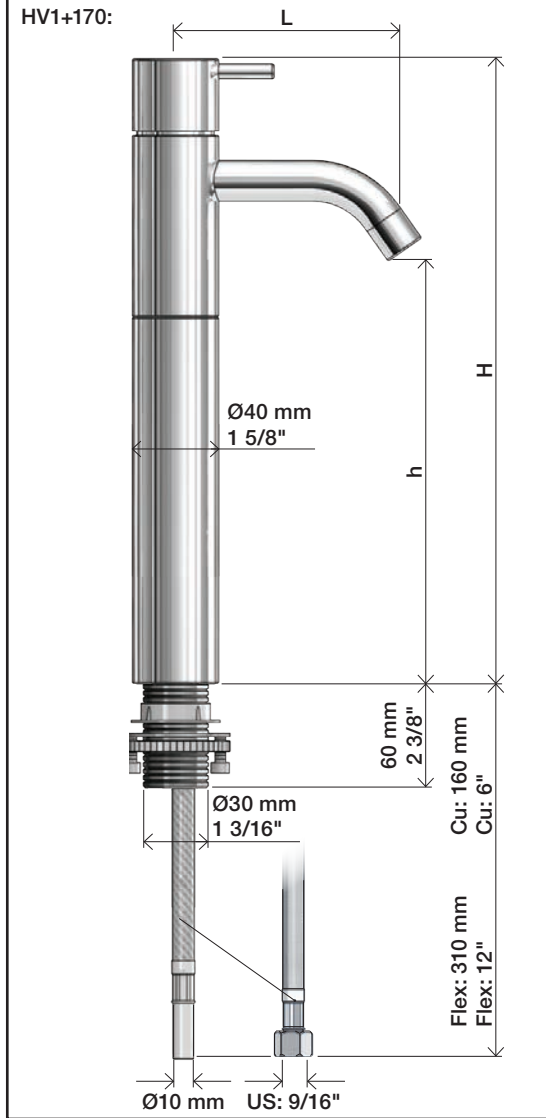

VOLA HV1, HV3, HV4

Fitting instruction
 Montageanleitung
 Monteringsvejledning
 Monteringsvægledning
 Montage hanleiding
 Manuel de montage

HV1, HV3:
 04/00020
 04/00028

www.vola.com

HV1/HV3/HV4_V4_40999827

HV1, HV3	L	H	h
Std.:	114 mm 4 1/2"	120 mm 4 3/4"	27 mm 1"
+30:	114 mm 4 1/2"	150 mm 6"	56 mm 2 1/4"
/150:	150 mm 6"	120 mm 4 3/4"	27 mm 1"
+30/150:	150 mm 6"	150 mm 6"	56 mm 2 1/4"
+170:	114 mm 4 1/2"	290 mm 11 1/2"	197 mm 7 3/4"
+170/150:	150 mm 6"	290 mm 11 1/2"	197 mm 7 3/4"

5

Data, 3 Bar/43.5 Psi:

	Max.	l/min.	Gal/min.	Note.
	HV1/3:	5.0	1.3	Standard
	HV1/3:	4.5	1.2	Standard USA
	HV1/3:	9.0	1.8	Standard Japan
	HV4	9,0	1.8	

Max. 70°C, 158°F

HV1: Ø10
 HV1JP: Ø10
 HV1US: Ø3/8"
 HV1Q: Ø3/8"

HV1US:

- | | |
|------------|--|
| VR277K: | VR22, VR269, VR277 |
| *VR17L4K: | VR15P, VR16L4, VR17L (US-Standard) |
| *VR17L5K: | VR15P, VR16L5, VR17L (Standard) |
| *VR17L9K: | VR15P, VR16L9, VR17L (Japan Standard) |
| *VR17LSK: | VR15P, VR16LS, VR17L |
| VR297/L/M: | VR20, VR22, VR269, VR273/L/M, VR277, VR294, VR295, VR296 |
| VR433: | VR261, VR263, VR440, VR442, 2xVR444 |
| NR.10/L/M: | VR20, VR22, VR273/L/M, VR294, VR295 |