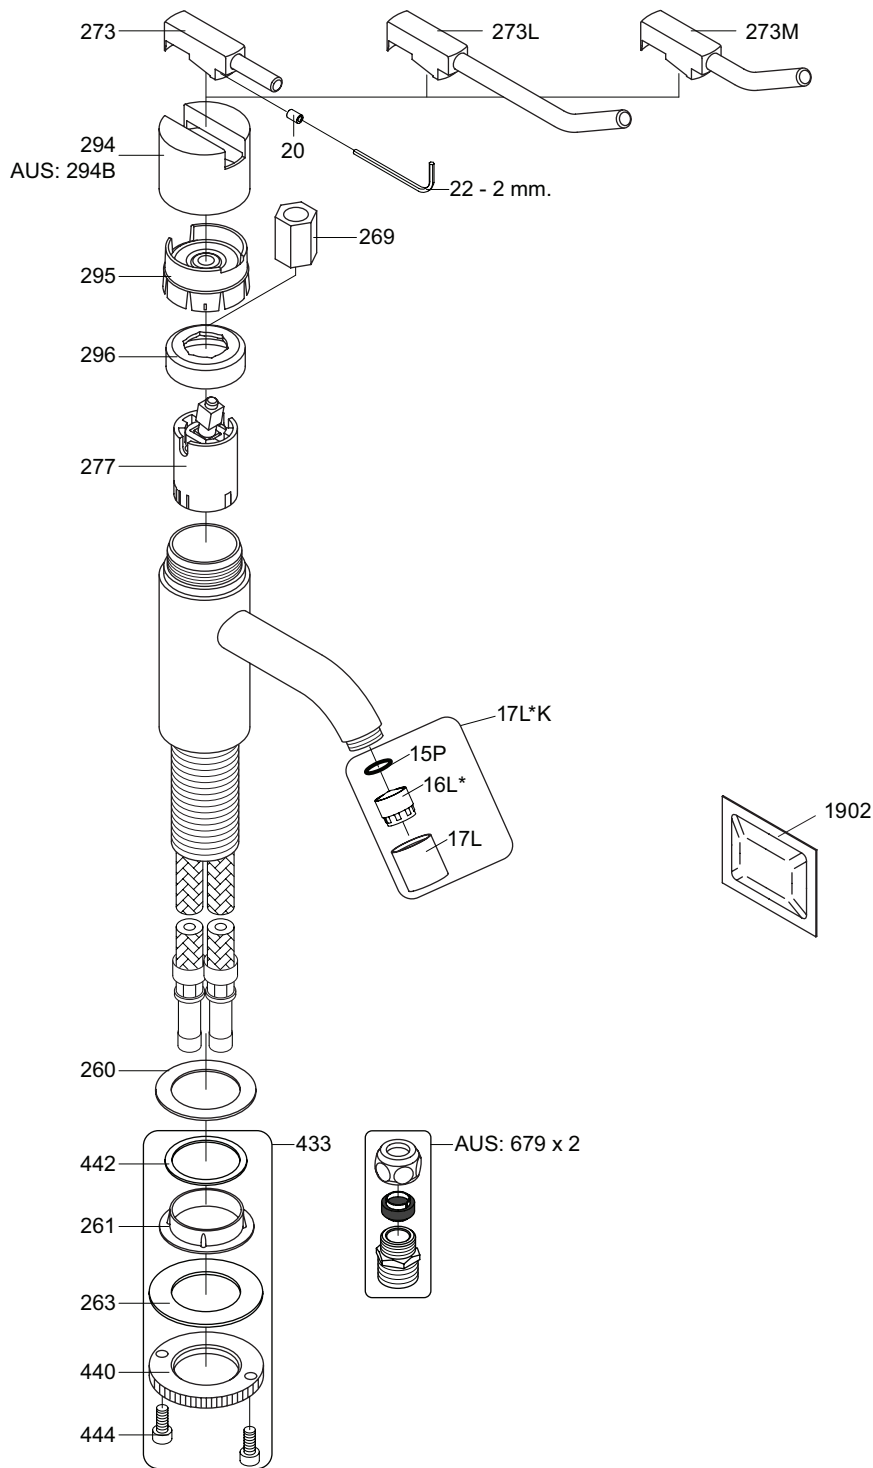

VOLA HV1, HV3, HV4

Fitting instruction
 Montageanleitung
 Monteringsvejledning
 Monteringsvægledning
 Montage hanleiding
 Manuel de montage

HV1, HV3:
 04/00020
 04/00028

www.vola.com

HV1/HV3/HV4_V4_40999827

HV1, HV3	L	H	h
Std.:	114 mm 4 1/2"	120 mm 4 3/4"	27 mm 1"
+30:	114 mm 4 1/2"	150 mm 6"	56 mm 2 1/4"
/150:	150 mm 6"	120 mm 4 3/4"	27 mm 1"
+30/150:	150 mm 6"	150 mm 6"	56 mm 2 1/4"
+170:	114 mm 4 1/2"	290 mm 11 1/2"	197 mm 7 3/4"
+170/150:	150 mm 6"	290 mm 11 1/2"	197 mm 7 3/4"

5

Data, 3 Bar/43.5 Psi:

	Max.	l/min.	Gal/min.	Note.
	HV1/3:	5.0	1.3	Standard
	HV1/3:	4.5	1.2	Standard USA
	HV1/3:	9.0	1.8	Standard Japan
	HV4	9,0	1.8	

Max. 70°C, 158°F

HV1: Ø10
 HV1JP: Ø10
 HV1US: Ø3/8"
 HV1Q: Ø3/8"

HV1US:

- | | |
|------------|--|
| VR277K: | VR22, VR269, VR277 |
| *VR17L4K: | VR15P, VR16L4, VR17L (US-Standard) |
| *VR17L5K: | VR15P, VR16L5, VR17L (Standard) |
| *VR17L9K: | VR15P, VR16L9, VR17L (Japan Standard) |
| *VR17LSK: | VR15P, VR16LS, VR17L |
| VR297/L/M: | VR20, VR22, VR269, VR273/L/M, VR277, VR294, VR295, VR296 |
| VR433: | VR261, VR263, VR440, VR442, 2xVR444 |
| NR.10/L/M: | VR20, VR22, VR273/L/M, VR294, VR295 |