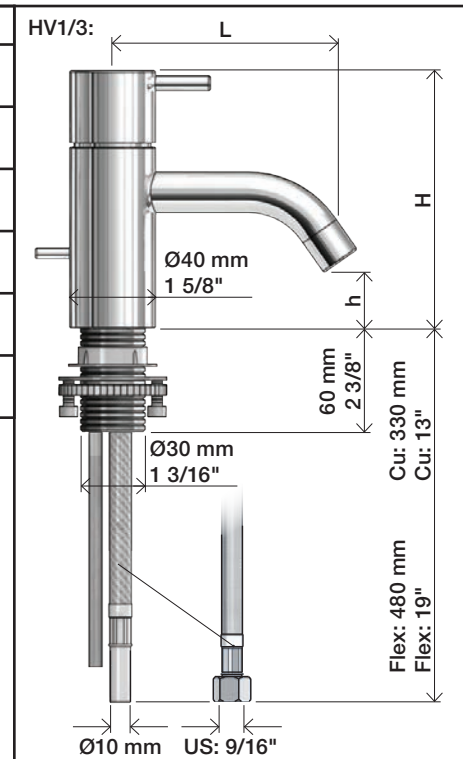

VOLA HV1, HV3, HV4

Fitting instruction
 Montageanleitung
 Monteringsvejledning
 Monteringsvægledning
 Montage hanleiding
 Manuel de montage

HV1, HV3:
 04/00020
 04/00028

www.vola.com

HV1/HV3/HV4_V4_40999827

HV1, HV3	L	H	h
Std.:	114 mm 4 1/2"	120 mm 4 3/4"	27 mm 1"
+30:	114 mm 4 1/2"	150 mm 6"	56 mm 2 1/4"
/150:	150 mm 6"	120 mm 4 3/4"	27 mm 1"
+30/150:	150 mm 6"	150 mm 6"	56 mm 2 1/4"
+170:	114 mm 4 1/2"	290 mm 11 1/2"	197 mm 7 3/4"
+170/150:	150 mm 6"	290 mm 11 1/2"	197 mm 7 3/4"

5

Data, 3 Bar/43.5 Psi:

	Max.	l/min.	Gal/min.	Note.
	HV1/3:	5.0	1.3	Standard
	HV1/3:	4.5	1.2	Standard USA
	HV1/3:	9.0	1.8	Standard Japan
	HV4	9,0	1.8	

Max. 70°C, 158°F

HV1: Ø10
 HV1JP: Ø10
 HV1US: Ø3/8"
 HV1Q: Ø3/8"

HV1US:

- | | |
|------------|--|
| VR277K: | VR22, VR269, VR277 |
| *VR17L4K: | VR15P, VR16L4, VR17L (US-Standard) |
| *VR17L5K: | VR15P, VR16L5, VR17L (Standard) |
| *VR17L9K: | VR15P, VR16L9, VR17L (Japan Standard) |
| *VR17LSK: | VR15P, VR16LS, VR17L |
| VR297/L/M: | VR20, VR22, VR269, VR273/L/M, VR277, VR294, VR295, VR296 |
| VR433: | VR261, VR263, VR440, VR442, 2xVR444 |
| NR.10/L/M: | VR20, VR22, VR273/L/M, VR294, VR295 |