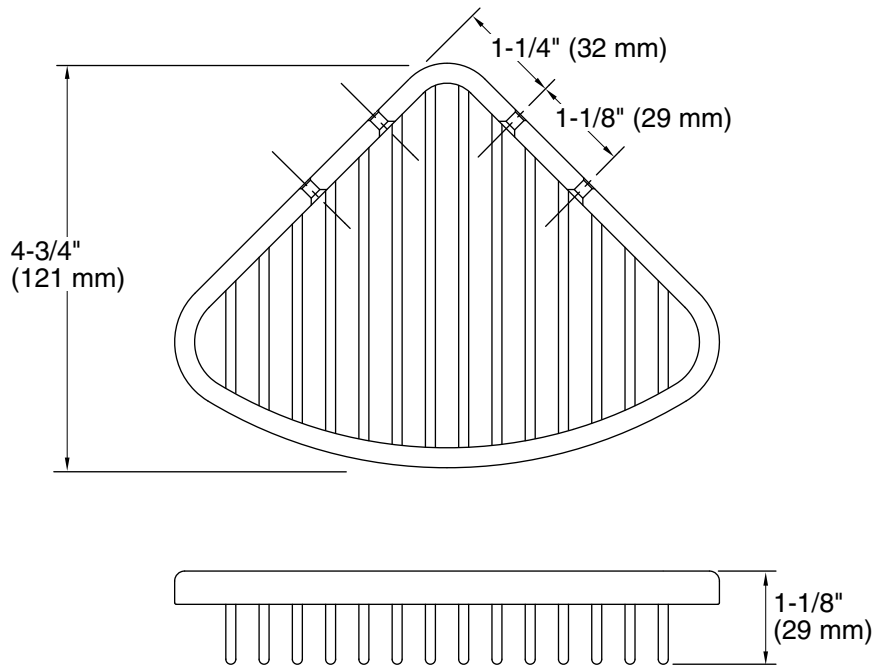

Technical Information

All product dimensions are nominal.

Material: Stainless Steel

Notes

Install this product according to the installation guide.

Shower basket must be mounted to a brace between the wall studs.

The screws (provided) must be attached to ceramic tile, cement board, or a brace between the wall studs.

If mounting on ceramic tile, do not position the screw locations of the shower basket on a grout line.

Apply silicone sealant into the drilled holes before securing the shower basket to the finished surface. This will reduce the risk of water damage behind the finished surface.