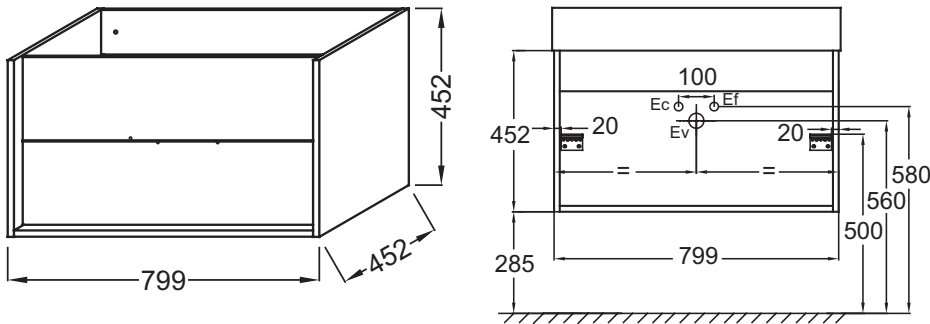

M90 - Melamine Matte Black

Main features:

Features

- DIMENSIONS: 79.90 x 45.20 x 45.20 cm
- MATERIAL: Lacquer and melamine
- WEIGHT: 25 kg
- INSTALLATION TYPE: Wall-hung

Technical drawing

Product Specification: Base unit 80 cm for vanity top, 2 drawers. EB1584-M90. Collection: VIVIENNE. DIMENSIONS: 79.90 x 45.20 x 45.20 cm. WEIGHT: 25 kg. MATERIAL: Lacquer and melamine. INSTALLATION TYPE: Wall-hung.