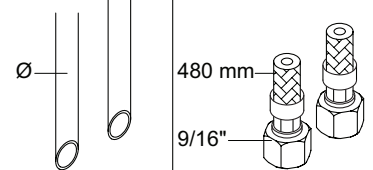

HV1, HV3	L	H	h
Std.:	114 mm 4 1/2"	120 mm 4 3/4"	27 mm 1"
+30:	114 mm 4 1/2"	150 mm 6"	56 mm 2 1/4"
/150:	150 mm 6"	120 mm 4 3/4"	27 mm 1"
+30/150:	150 mm 6"	150 mm 6"	56 mm 2 1/4"
+170:	114 mm 4 1/2"	290 mm 11 1/2"	197 mm 7 3/4"
+170/150:	150 mm 6"	290 mm 11 1/2"	197 mm 7 3/4"

5

Data, 3 Bar/43.5 Psi:

	Max.	l/min.	Gal/min.	Note.
	HV1/3:	5.0	1.3	Standard
	HV1/3:	4.5	1.2	Standard USA
	HV1/3:	9.0	1.8	Standard Japan
	HV4	9,0	1.8	

Max. 70°C, 158°F

HV1: Ø10
 HV1JP: Ø10
 HV1US: Ø3/8"
 HV1Q: Ø3/8"

HV1US:

- VR277K: VR22, VR269, VR277
- *VR17L4K: VR15P, VR16L4, VR17L (US-Standard)
- *VR17L5K: VR15P, VR16L5, VR17L (Standard)
- *VR17L9K: VR15P, VR16L9, VR17L (Japan Standard)
- *VR17LSK: VR15P, VR16LS, VR17L
- VR297/L/M: VR20, VR22, VR269, VR273/L/M, VR277, VR294, VR295, VR296
- VR433: VR261, VR263, VR440, VR442, 2xVR444
- NR.10/L/M: VR20, VR22, VR273/L/M, VR294, VR295