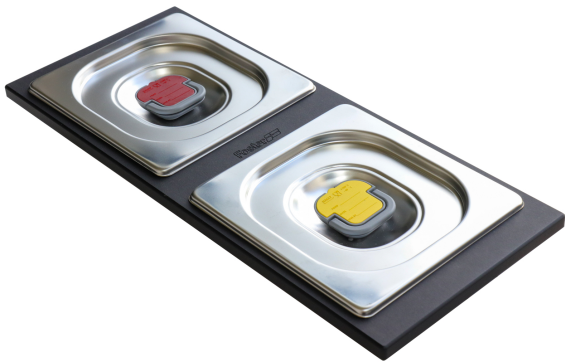

## 2 Bowls set 8100 623

Accessories e Complements

Code: 8100 623

### DETAILS

Sink accessories

Bowls-holder

Dimensions

42,2x18 cm