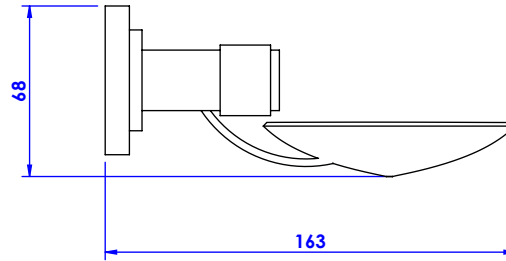

Collections : Star

Porte savon métal ovale, mural.

Wall mounted oval brass soap dish.

Star à manettes Tradition

Ref. C19-514

Star

Ref. C31-514

Star Lisse

Ref. C32-514

Star à Manettes

Ref. C33-514

CRISTAL&BRONZE

PARIS · 1937

20/02/2020-1