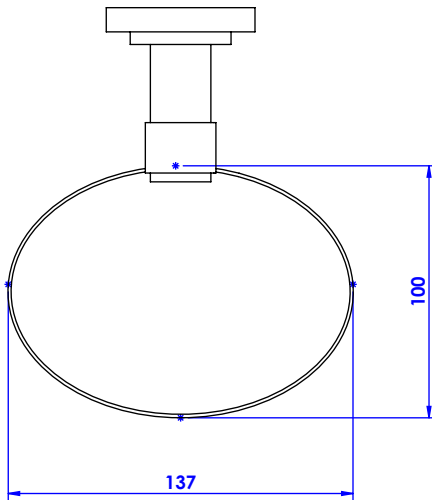

Collections : Star

Porte savon métal ovale, mural.

Wall mounted oval brass soap dish.

Star à manettes Tradition

Ref. C19-514

Star

Ref. C31-514

Star Lisse

Ref. C32-514

Star à Manettes

Ref. C33-514

CRISTAL&BRONZE

PARIS · 1937

20/02/2020-1