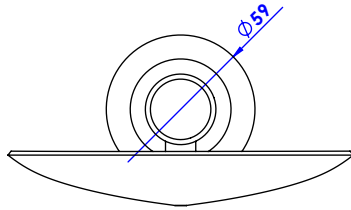

Collections : Star

Porte savon métal ovale, mural.

Wall mounted oval brass soap dish.

Star à manettes Tradition

Ref. C19-514

Star

Ref. C31-514

Star Lisse