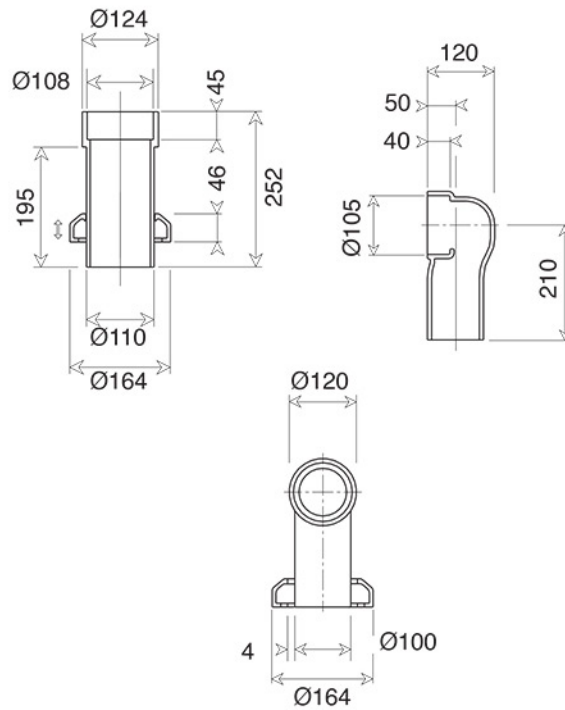

VICTORIAN Collection	
Code	Description
2005 OLD2005	Closet (wall drain) White Old White
GRDN2005 OSBR2005	Decorated Garden Pattern Blue Pattern
2006 OLD2006	Low level cistern White Old White
2023	Low level cistern fittings
GRDN2006 OSBR2006	Decorated Garden Pattern Blue Pattern
2023	Low level cistern fittings
2033-C 2034-I/N/O/OR	Accessories for low level cistern / flush pipe and lever Chrome Incalux, Nickel, Dark Gold, Rose Gold

Verona - Italy
tel. +39 045 8006917
fax. +39 045 8020111
gentry-home.com

Verona - Italy
tel. +39 045 8006917
fax. +39 045 8020111
gentry-home.com

VICTORIAN Collection	
Code	Description
9999 OLD9999	Pottery pan connector for floor trap White Old White
9998 OLD9998	Pottery pan connector for wall trap White Old White
9997 OLD9997	Pottery pan connector collar White Old White

Verona - Italy
tel. +39 045 8006917
fax. +39 045 8020111
gentry-home.com

VICTORIAN Collection	
Code	Description
	Toilet seat sold separately - See SEATS

Verona - Italy
 tel. +39 045 8006917
 fax. +39 045 8020111
 gentry-home.com