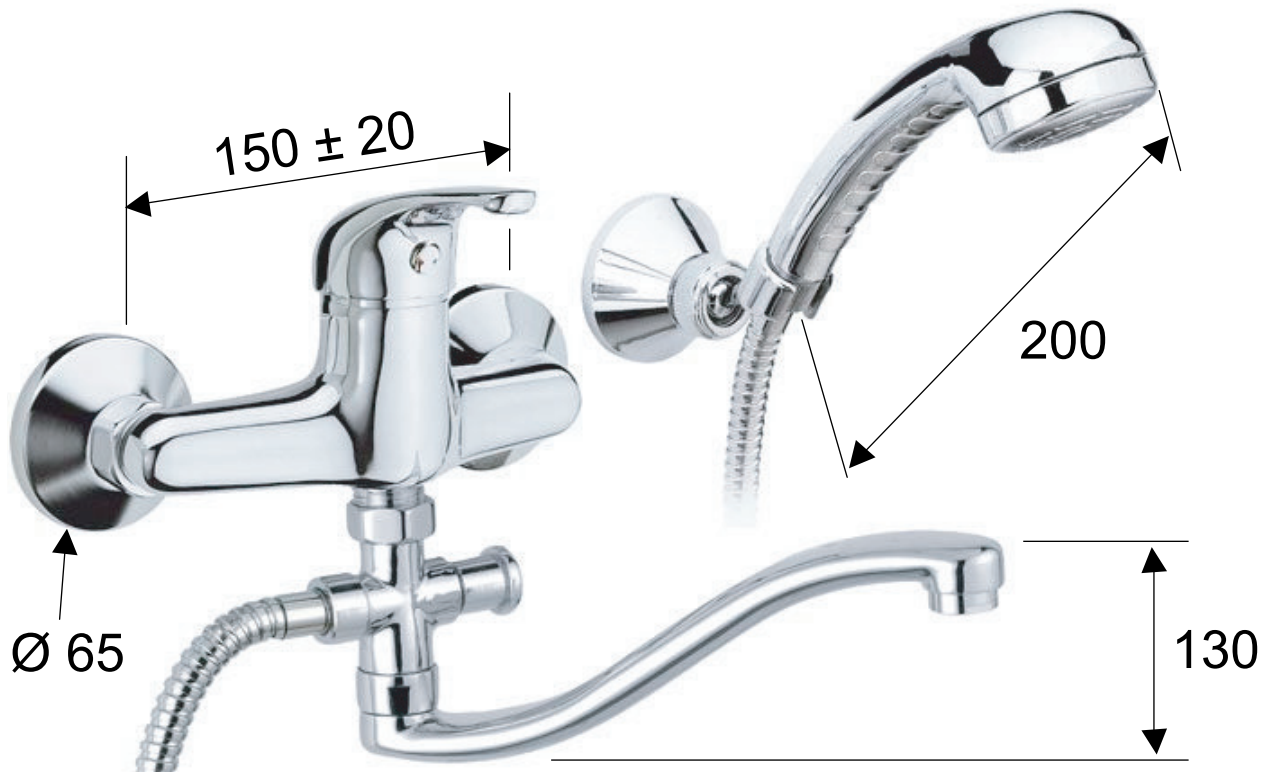

DANIEL

SCHEDA TECNICA TECHNICAL FEATURES

ART. COD.

MT16623S

MATERIALI / MATERIALS

OTTONE CROMATO / CHROME PLATED BRASS

CROMATURA / CHROME PLATING

UNI EN 248