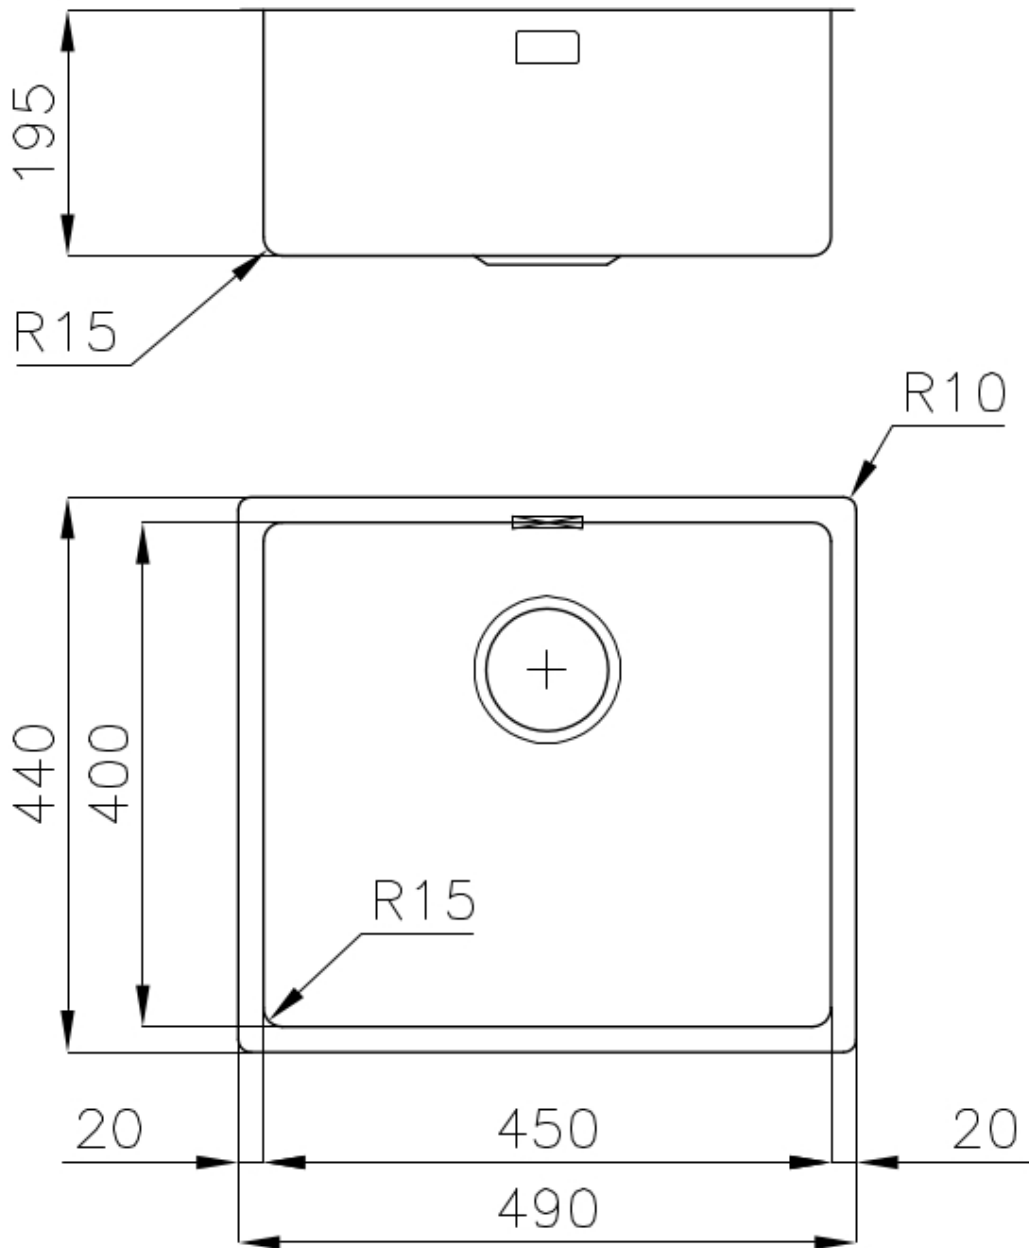

Edge/Installation Type Undermount

Dimensions 490x440 mm

Standard fittings Fixing hooks, gasket, drain, overflow and siphon, boxed packing

Mixer holes No standard holes

Built-in hole View technical data sheet (for all Flush-mount / Top-mount models and Under-mount models)

Drainer No

Width 49 cm

Bowl dimension 450x400mm

Number of bowls 1 bowl

Waste fitting 3,5" drain

FEATURES

Basket 3,5" waste fitting The drain is equipped with a large 3.5" drain, with the practical basket cap that prevents the discharge of solid parts. The 3.5 "drain allows the use of the Foster waste-disposer, compatible with all models.

High thickness 1mm thick steel. A significant thickness, which guarantees the maximum sturdiness and durability.

Perimetral overflow The overflow is always a security on the Foster sinks that prevents the overflow of water in case of oversights. The perimeter drain solution improves aesthetics thanks to its square and essential shape.

Small radius Bowls with squared shapes with a modern design and an increased capacity, for a minimal aesthetics connected with an extreme practicality.

TECHNICAL DATA

Cut out size
Dimensioni per foratura top