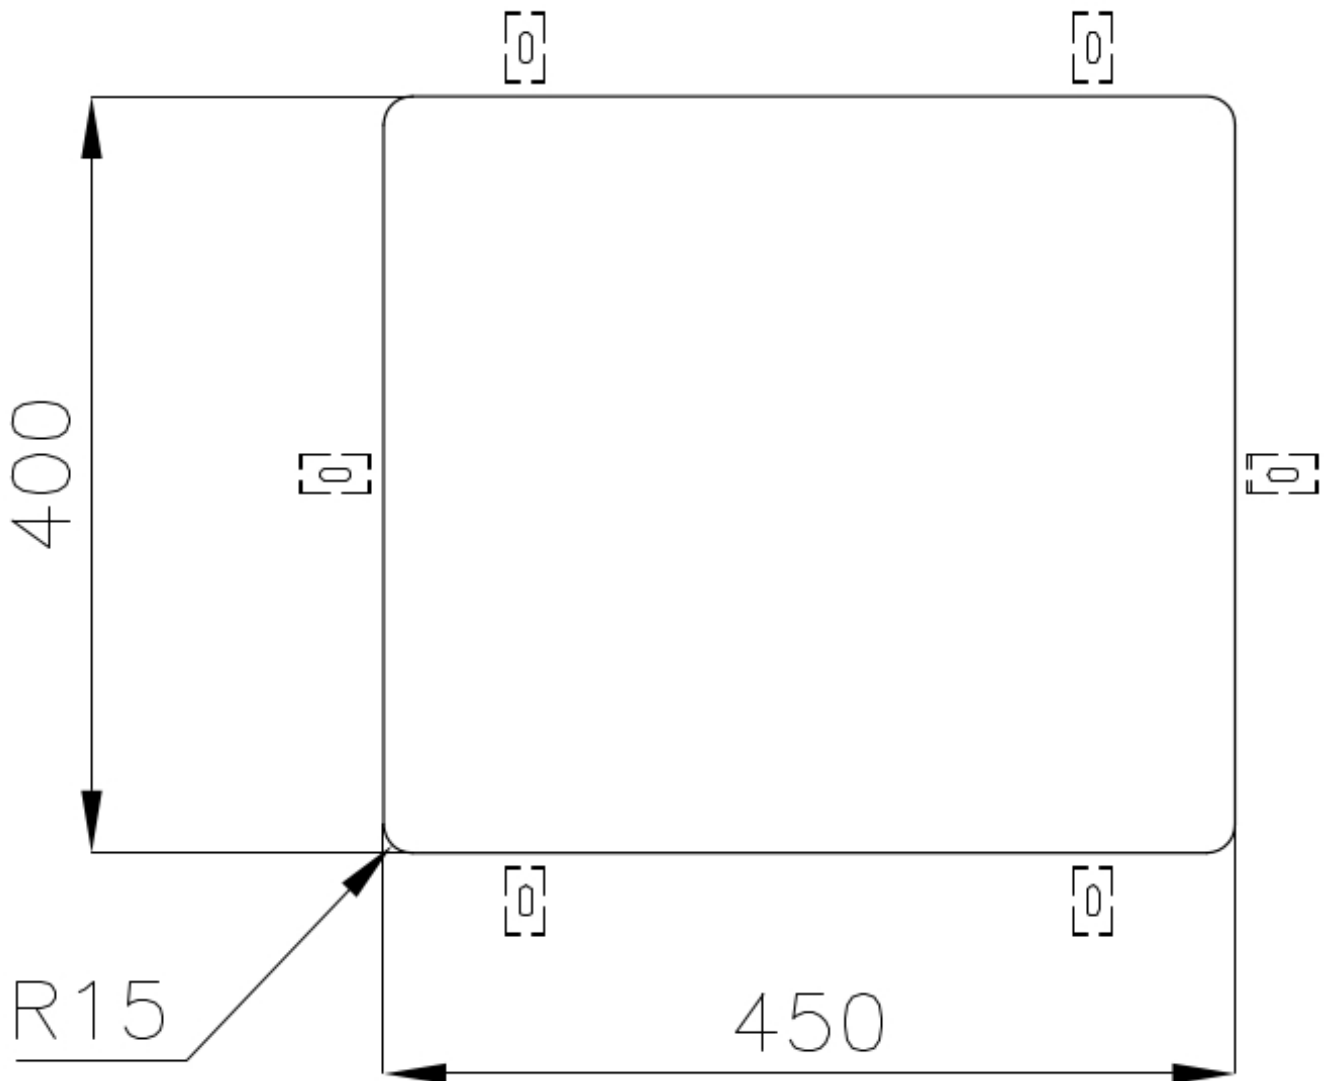

Edge/Installation Type Undermount

Dimensions 490x440 mm

Standard fittings Fixing hooks, gasket, drain, overflow and siphon, boxed packing

Mixer holes No standard holes

Built-in hole View technical data sheet (for all Flush-mount / Top-mount models and Under-mount models)

Drainer No

Width 49 cm

Bowl dimension 450x400mm

Number of bowls 1 bowl

Waste fitting 3,5" drain

FEATURES

Basket 3,5" waste fitting The drain is equipped with a large 3.5" drain, with the practical basket cap that prevents the discharge of solid parts. The 3.5 "drain allows the use of the Foster waste-disposer, compatible with all models.

High thickness 1mm thick steel. A significant thickness, which guarantees the maximum sturdiness and durability.

Perimetral overflow The overflow is always a security on the Foster sinks that prevents the overflow of water in case of oversights. The perimeter drain solution improves aesthetics thanks to its square and essential shape.

Small radius Bowls with squared shapes with a modern design and an increased capacity, for a minimal aesthetics connected with an extreme practicality.

TECHNICAL DATA

Cut out size
Dimensioni per foratura top