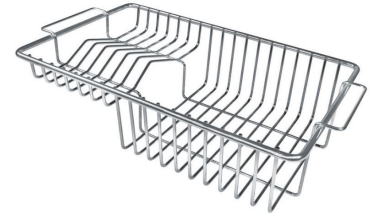

Small radius Bowls with squared shapes with a modern design and an increased capacity, for a minimal aesthetics connected with an extreme practicality.

TECHNICAL DATA

Cut out size
Dimensioni per foratura top

OPTIONAL ACCESSORIES

Cestello inox 8612 000

Glass chopping board 8631 300

HPDE Chopping board 8657 001

HPDE Twin chopping board 8644 101

Iroko-wood chopping board with stainless steel colander 8644 042

Iroko-wood sliding chopping board 8644 041

Iroko-wood twin chopping board 8644 004

Stainless steel colander 8154 000

Stainless steel plate rack 8100 154

Stainless steel plate rack 8100 303

White basket 8612 100

White bowl 8153 100

Graters kit with ring-holder and food collection tray 8159 101

Stainless steel perforated tray 8151 000

Stainless steel plate rack 8100 201

WARNING:

The accessories 8159101, 8100303,8151000 are only usable in combination with 8644101

The accessories 8100154, 8154000 are only usable in combination with 8644004