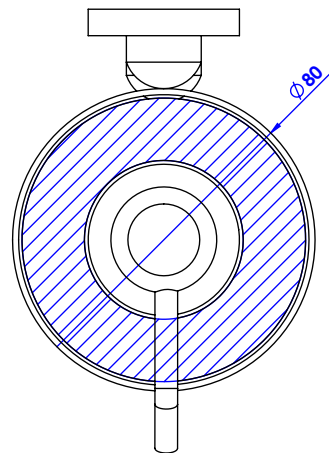

Collection : Star à manettes tradition

Distributeur de savon liquide mural. GM, obsidienne, cont.360ml.

Wall-mounted soap dispenser. large size, obsidian, cont.360ml.

Ref : C19-531

CRISTAL & BRONZE

PARIS · 1937