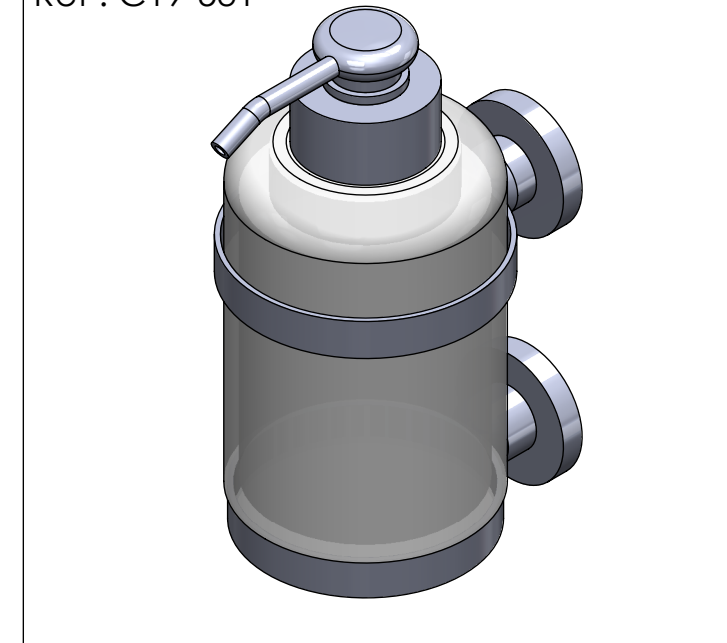

Collection : Star à manettes tradition

Distributeur de savon liquide mural. GM, obsidienne, cont.360ml.

Wall-mounted soap dispenser. large size, obsidian, cont.360ml.

Ref : C19-531

CRISTAL & BRONZE

PARIS · 1937