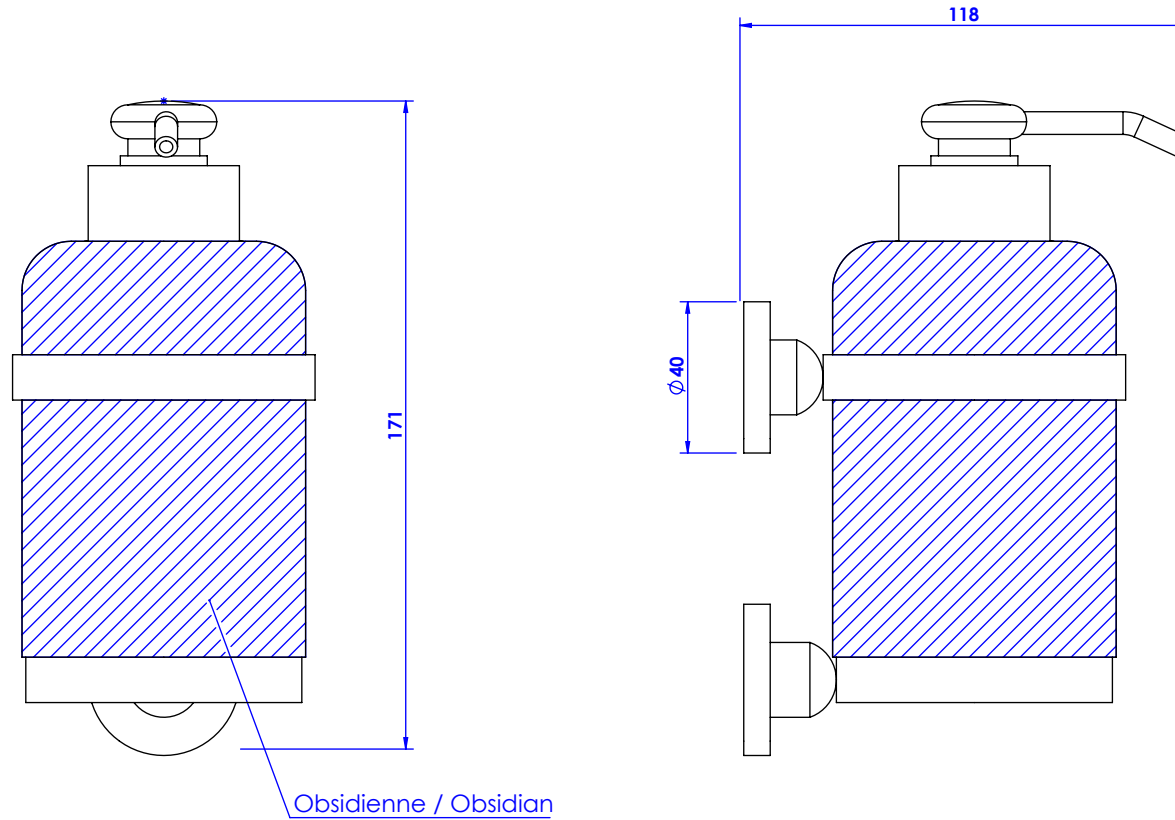

Collection : Star à manettes tradition

Distributeur de savon liquide mural. GM, obsidienne, cont.360ml.

Wall-mounted soap dispenser. large size, obsidian, cont.360ml.

Ref : C19-531

CRISTAL & BRONZE

PARIS · 1937