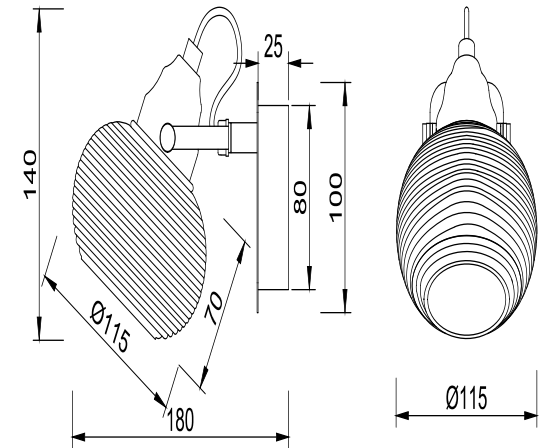

FREYA
TRADITION OF QUALITY

Instruction

FR5690WL-01CH

1 x E14 (40W)

Model: FR5690WL-01CH

Series: Linda

Wall Lamps