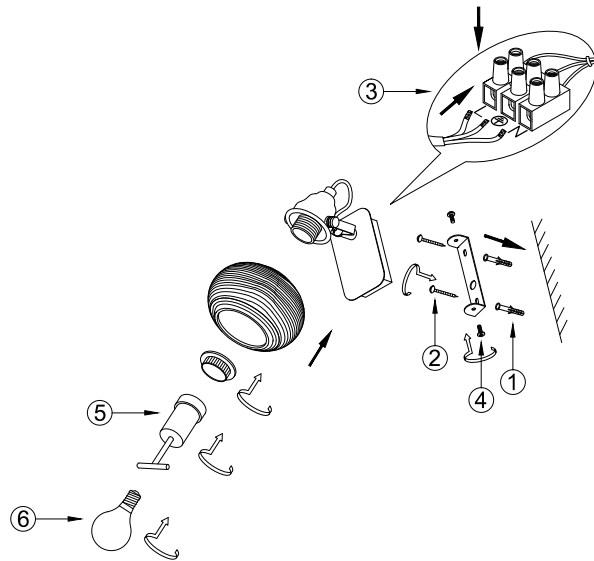

FREYA
TRADITION OF QUALITY

Instruction

FR5690WL-01CH

1 x E14 (40W)

Model: FR5690WL-01CH

Series: Linda

Wall Lamps