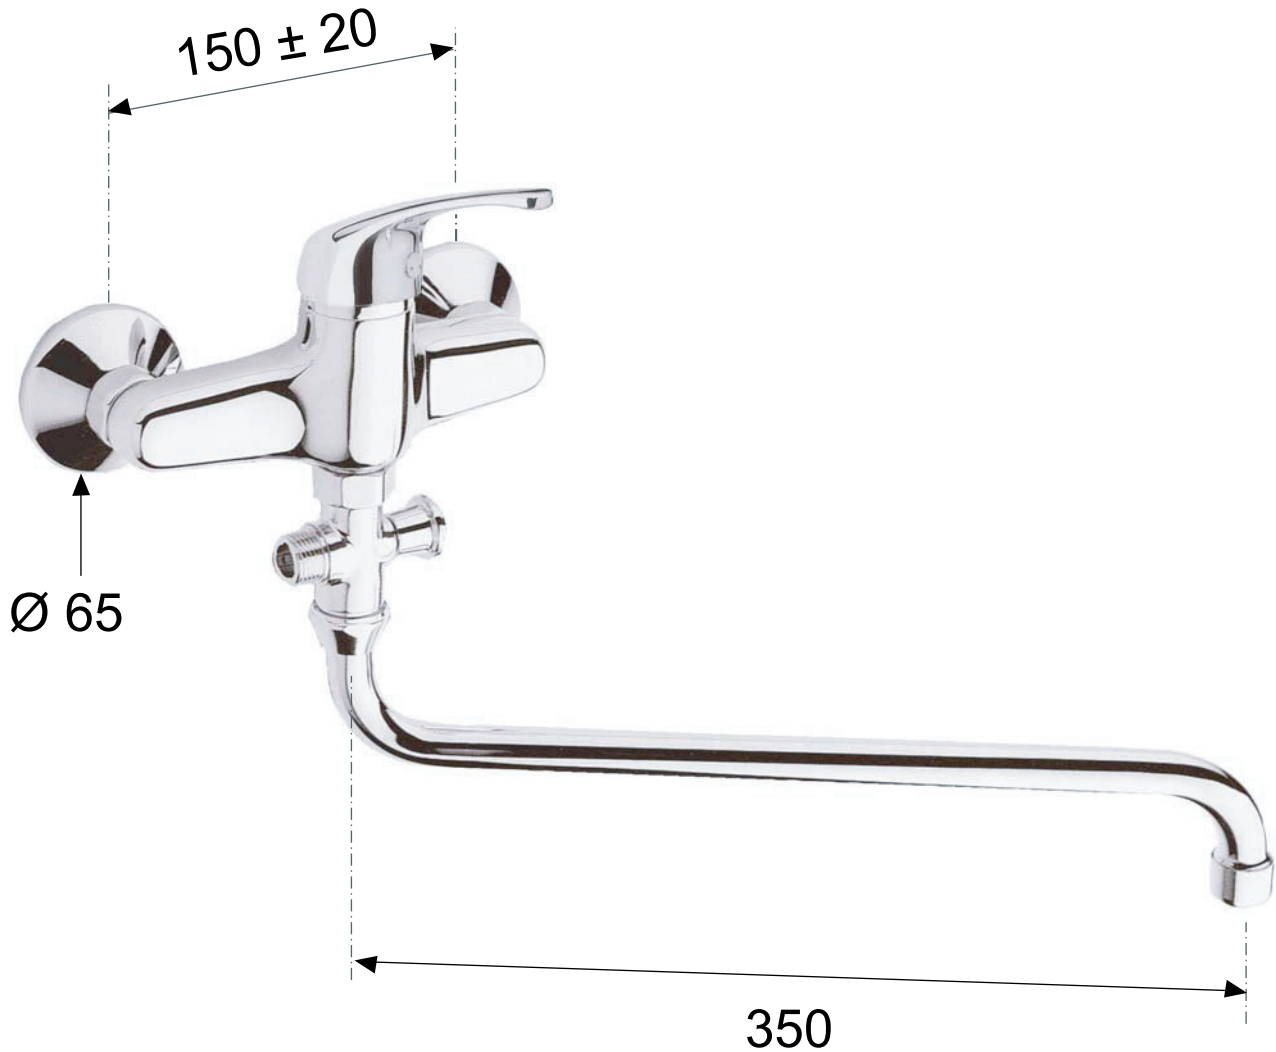

DANIEL

SCHEDA TECNICA TECHNICAL FEATURES

ART. COD.

MT16623H

MATERIALI / MATERIALS

OTTONE CROMATO / CHROME PLATED BRASS

CROMATURA / CHROME PLATING

UNI EN 248