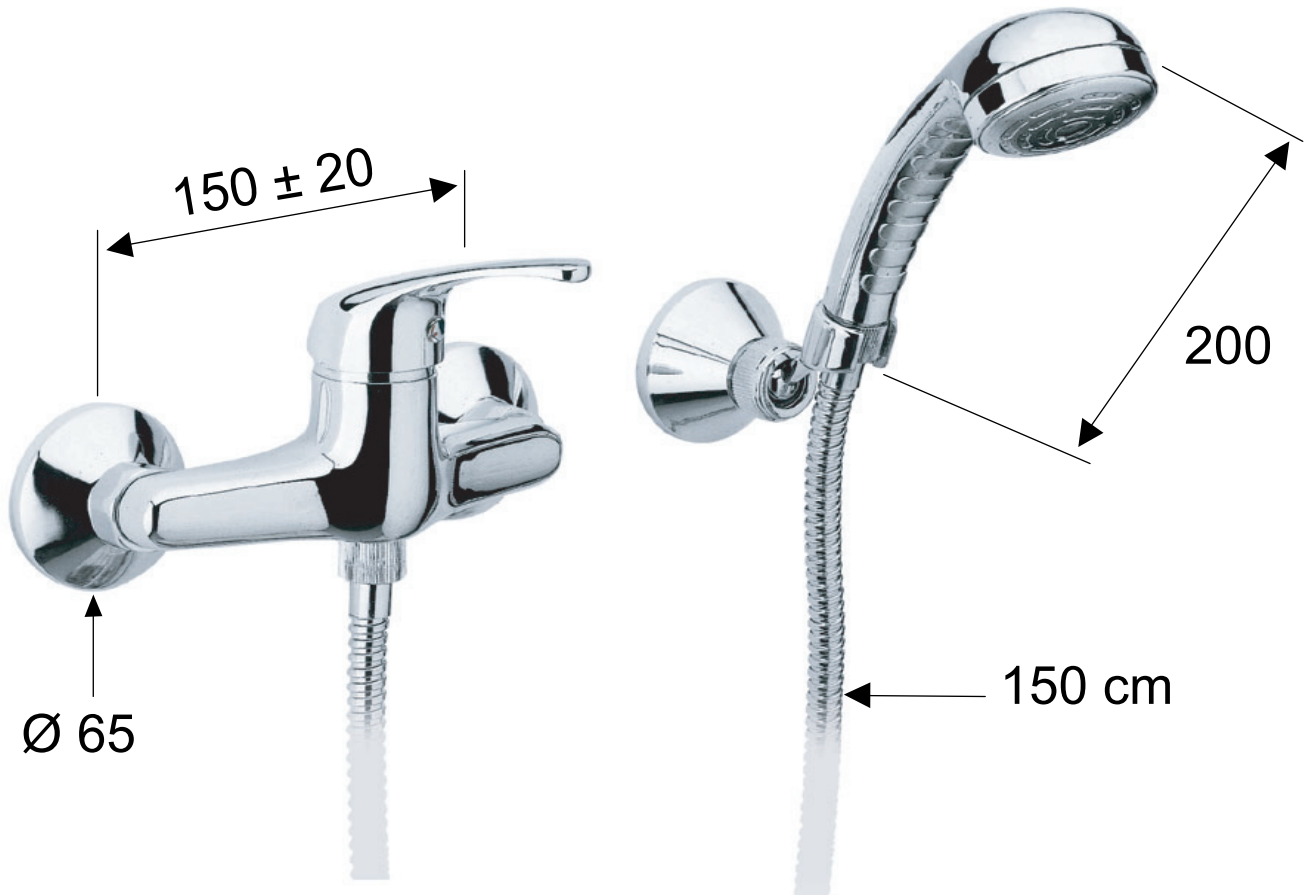

DANIEL

SCHEDA TECNICA TECHNICAL FEATURES

ART. COD.

MT16611A

MATERIALI / MATERIALS

OTTONE CROMATO / CHROME PLATED BRASS

CROMATURA / CHROME PLATING

UNI EN 248