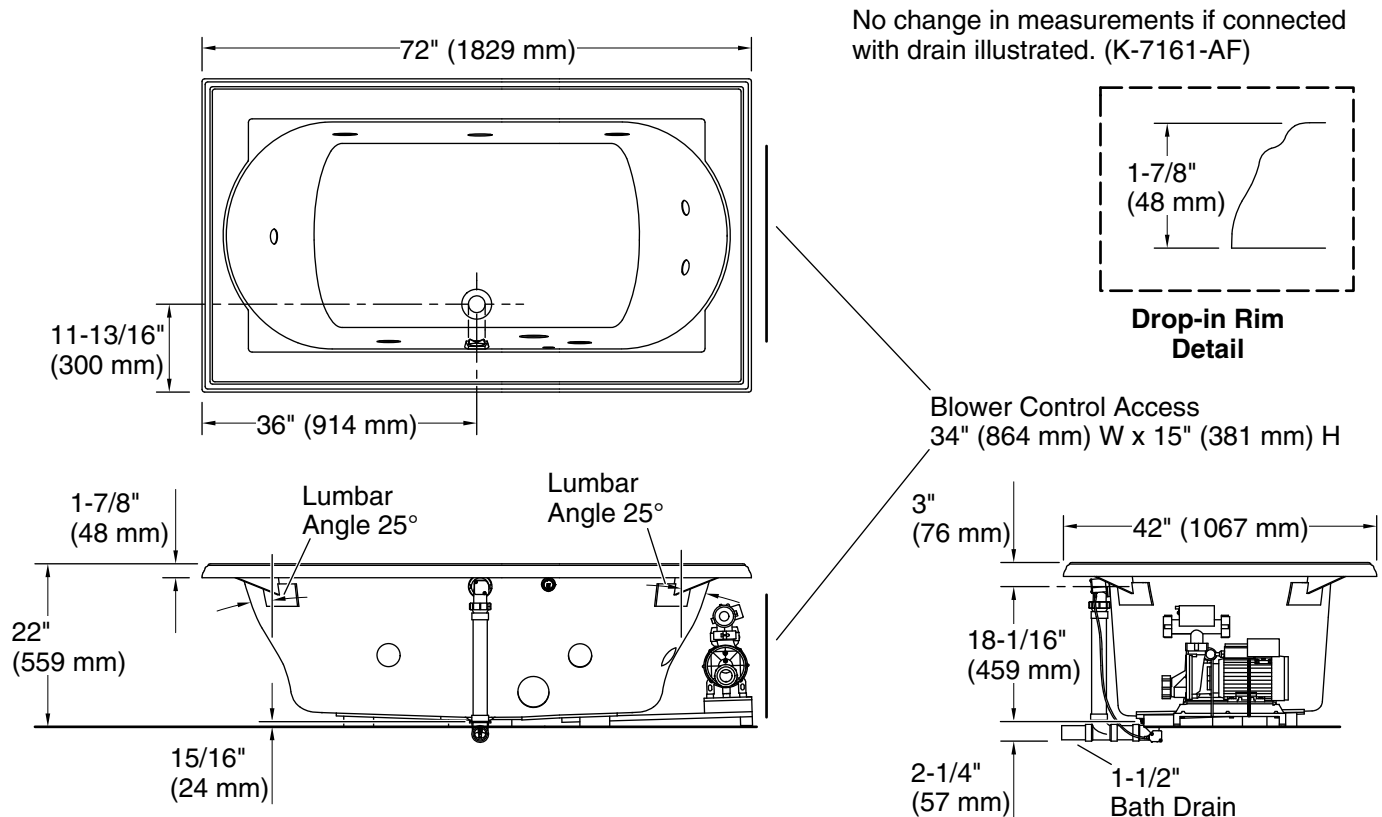

Required Electrical Service

Two dedicated circuits required, protected with Class A Ground-Fault Circuit-Interrupter (GFCI). Outside North America, this device may be known as a Residual Current Device (RCD).

Pump: 120 V, 15 A, 60 Hz
Heater: 120 V, 15 A, 60 Hz

Technical Information

All product dimensions are nominal.

Installation: Drop-in
Basin area, bottom: 48" x 27" (1219 mm x 686 mm)
Basin area, top: 60" x 30" (1524 mm x 762 mm)
Weight: 135 lbs (61.2 kg)
Minimum floor load: 45 lbs/ft² (219.7 kg/m²)
Water depth: 16" (406 mm)
Water capacity: 94 gal (355.8 L)
Cutout: Drop-in, 70-1/2" x 40-1/2" (1791 mm x 1029 mm)
Electrical component rating: Pump: 120 V, 7 A, 60 Hz
Heater: 120 V, 12 A, 60 Hz
Pump speed: Variable

Notes

Measure your actual product for rough-in details. Install this product according to the installation instructions.

The hot water supply should be 70% of the capacity of the bath or greater. Installations will vary.