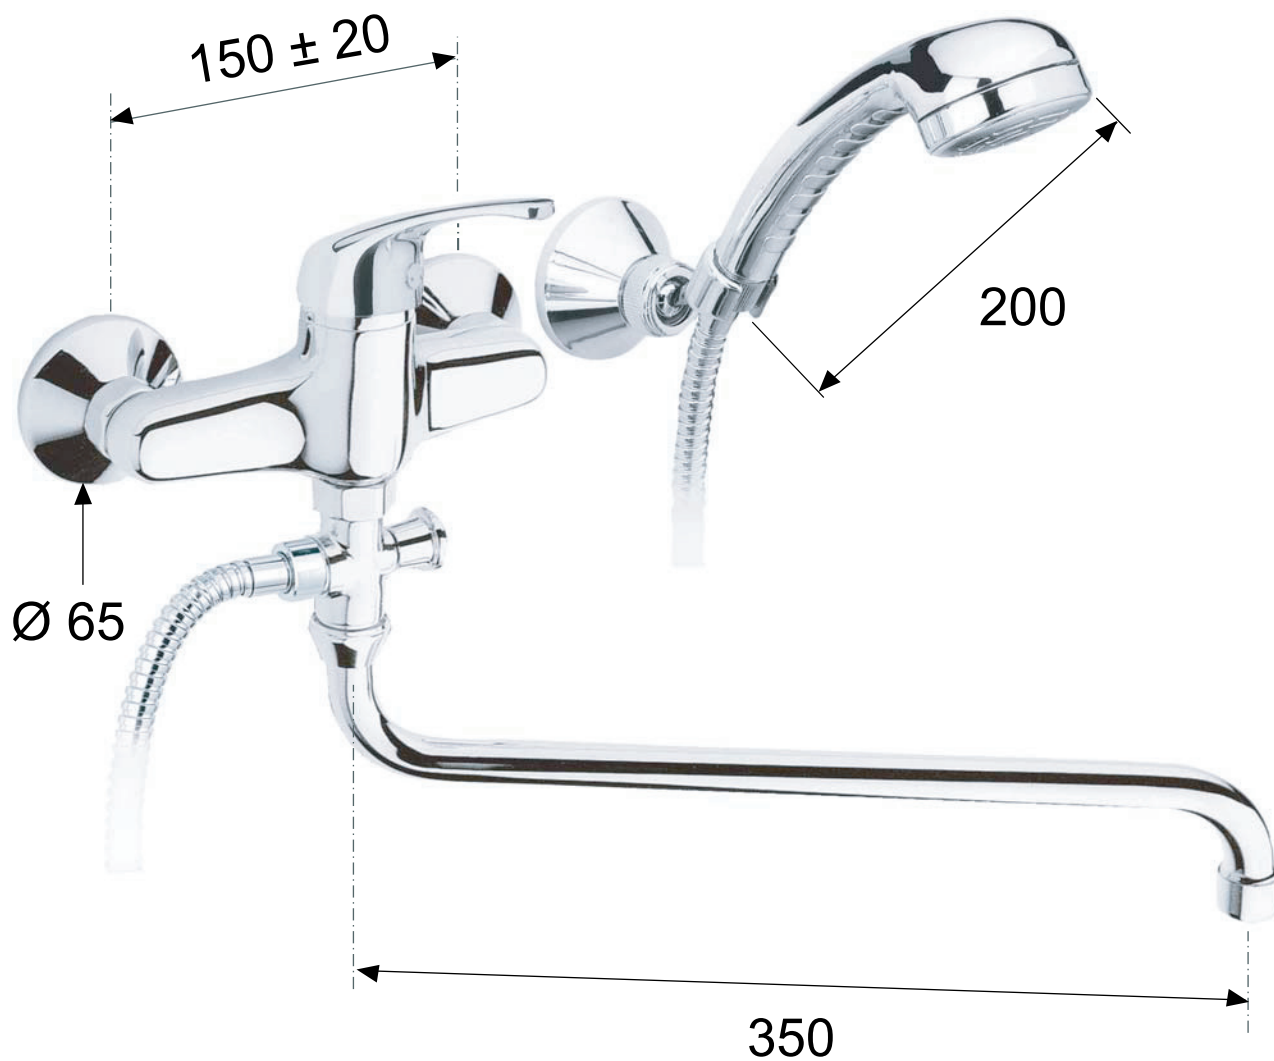

DANIEL

SCHEDA TECNICA TECHNICAL FEATURES

ART. COD.

MT16623

MATERIALI / MATERIALS

OTTONE CROMATO / CHROME PLATED BRASS

CROMATURA / CHROME PLATING

UNI EN 248