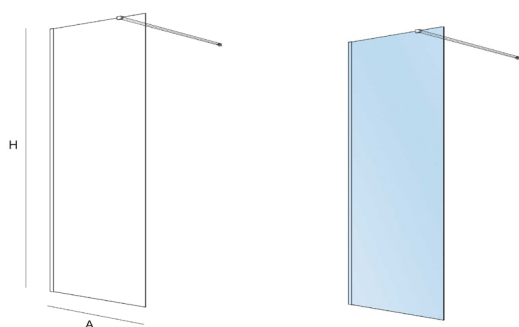

HEAVEN - Fixed screen

Ultra-Protect

CERTIFIED BY TÜV

DO NOT USE ABRASIVE PRODUCTS

CHARACTERISTICS

- Tempered glass Standard EN- 12150 8 mm
- Aluminum profile in gloss silver finish
- Height: 1950 mm.
- Anti-lime treatment included
- Fixing tensor from fixed to wall included

Height (H): 1950 mm.

Fixed screen - Dimensions and packaging weight

	670-680	770-780	870-880	970-980	1070-1080	1170-1180	1370-1380
Width mm.	70	70	70	70	70	70	70
Depth mm.	785	885	985	1085	1185	1285	1485
Height mm.	2040	2040	2040	2040	2040	2040	2040
Weight Kg.	25,3	29,3	33,3	36,6	40,3	43,7	50,5
Nº of packaging	1	1	1	1	1	1	1

Special fixed screen - Dimensions and packaging weight according to measurement in mm.

	<400	400 - 600	600 - 800	800 - 1000	1000 - 1200	1200 - 1400
Width mm.	500	700	900	1100	1300	1500
Depth mm.	105	105	105	105	105	105
Height mm.	2080	2080	2080	2080	2080	2080
Weight Kg.	20,24	28,14	36,14	44,44	52,24	60,04
Nº of packaging	1	1	1	1	1	1

Opcional

Wall bracket 1200 mm

Roof bracket 1050 mm

Floor profile for fixed glass of 8 mm

HEAVEN - Fixed screen

Finish

Translucent

Transparent