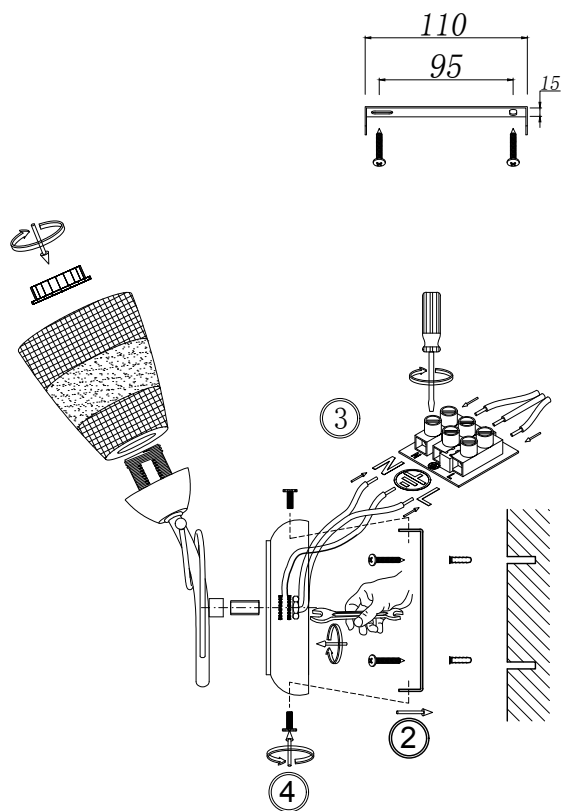

FREYA
TRADITION OF QUALITY

Instruction

FR5684WL-01CH

1 x E14 (40W)

Model: FR5684WL-01CH
Collection: Modern
Series: Stasya

Wall Lamps