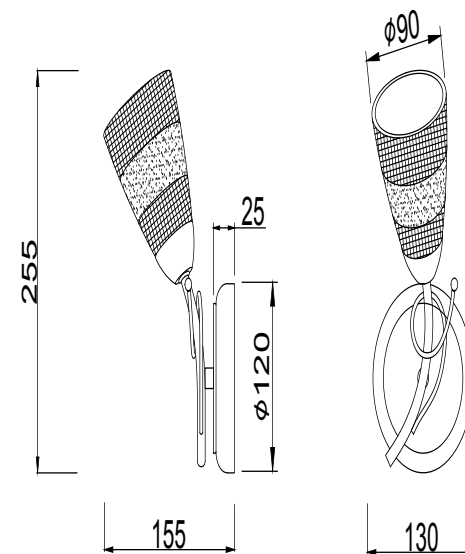

FREYA
TRADITION OF QUALITY

Instruction

FR5684WL-01CH

1 x E14 (40W)

Model: FR5684WL-01CH
Collection: Modern
Series: Stasya

Wall Lamps