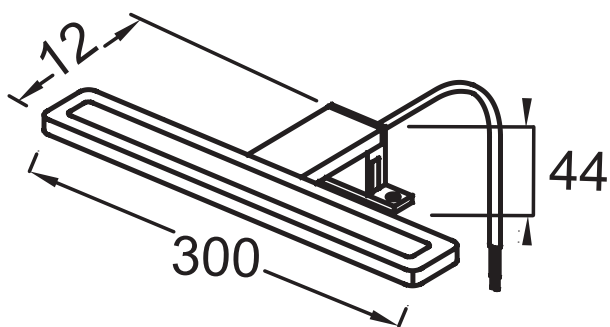

### Features

- DIMENSIONS: 30 x 1.20 x 30 cm
- MATERIAL: Metal
- POWER: 220V, 8W, Class II IP44
- WEIGHT: 1 kg
- INSTALLATION TYPE: Wall-mount
- TEMPERATURE: 4000°K

### Technical drawing

Product Specification: "Céleste" LED spotlight 30 cm. EB1202. Collection: NO COLLECTION. DIMENSIONS: 30 x 1.20 x 30 cm. WEIGHT: 1 kg. MATERIAL: Metal. INSTALLATION TYPE: Wall-mount. POWER: 220V, 8W, Class II IP44. TEMPERATURE: 4000°K.