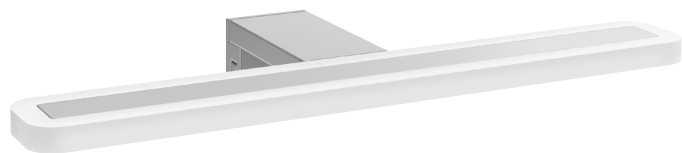

EB1202

Collection: NO COLLECTION

Finish\*:

CP - Chrome

Main features:

### Features

- DIMENSIONS: 30 x 1.20 x 30 cm
- MATERIAL: Metal
- POWER: 220V, 8W, Class II IP44
- WEIGHT: 1 kg
- INSTALLATION TYPE: Wall-mount
- TEMPERATURE: 4000°K

### Technical drawing

Product Specification: "Céleste" LED spotlight 30 cm. EB1202. Collection: NO COLLECTION. DIMENSIONS: 30 x 1.20 x 30 cm. WEIGHT: 1 kg. MATERIAL: Metal. INSTALLATION TYPE: Wall-mount. POWER: 220V, 8W, Class II IP44. TEMPERATURE: 4000°K.