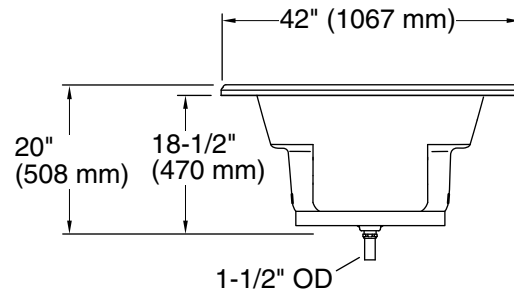

Features

- Generous 6-foot oval shape provides an incredibly spacious bathing area.
- Molded lumbar support and armrests offer extra comfort while bathing.
- End drain.
- Textured bottom surface.

Material

Color	Code	Description
	0	White
	96	Biscuit
	47	Almond

No change in measurements if connected with drain illustrated. (K-11677)

■ Recommended faucet area

Drop-In Rim Detail

Technical Information

All product dimensions are nominal.

Installation:	Drop-in
Drain location:	End
Basin area, bottom:	55-1/4" x 23-1/2" (1403 mm x 597 mm)
Basin area, top:	64-1/2" x 32" (1638 mm x 813 mm)
Weight:	75 lbs (34 kg)
Minimum floor load:	35 lbs/ft ² (170.9 kg/m ²)
Water depth:	15" (381 mm)
Water capacity:	75 gal (283.9 L)
Template:	Drop-in, 1042557-7, required, included

No change in measurements if connected with drain illustrated.