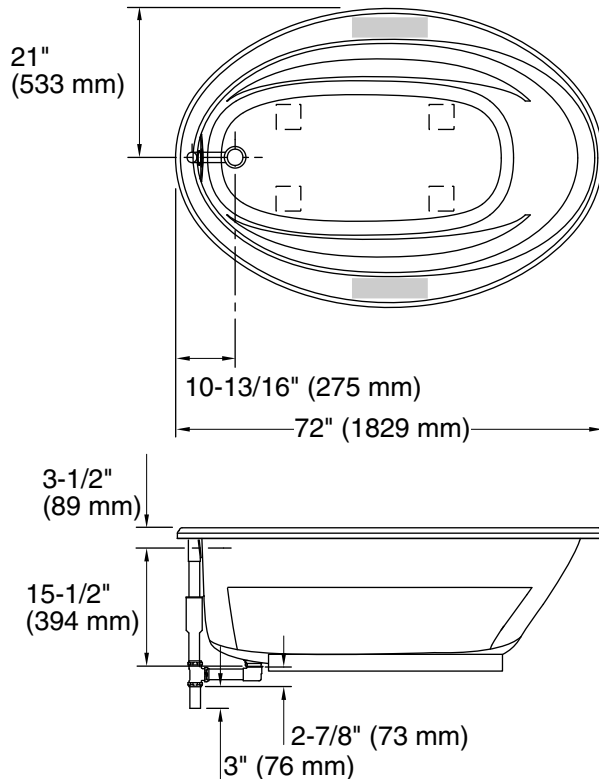

Color	Code	Description
	0	White
	96	Biscuit
	47	Almond

No change in measurements if connected with drain illustrated. (K-11677)

■ Recommended faucet area

Drop-In Rim Detail

Technical Information

All product dimensions are nominal.

Installation:	Drop-in
Drain location:	End
Basin area, bottom:	55-1/4" x 23-1/2" (1403 mm x 597 mm)
Basin area, top:	64-1/2" x 32" (1638 mm x 813 mm)
Weight:	75 lbs (34 kg)
Minimum floor load:	35 lbs/ft ² (170.9 kg/m ²)
Water depth:	15" (381 mm)
Water capacity:	75 gal (283.9 L)
Template:	Drop-in, 1042557-7, required, included

Notes

Measure your actual product for rough-in details.

Install this product according to the installation instructions.

The hot water supply should be 70% of the capacity of the bath or greater. Installations will vary.

No change in measurements if connected with drain illustrated.