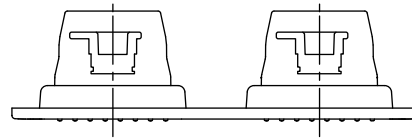

Technical Information

All product dimensions are nominal.

Showerhead/Body Spray:

Rated maximum flow: 2.5 gal/min (9.5 l/min)

Pressure: 80 psi (5.5 bar)

Notes

Install this product according to the installation guide.