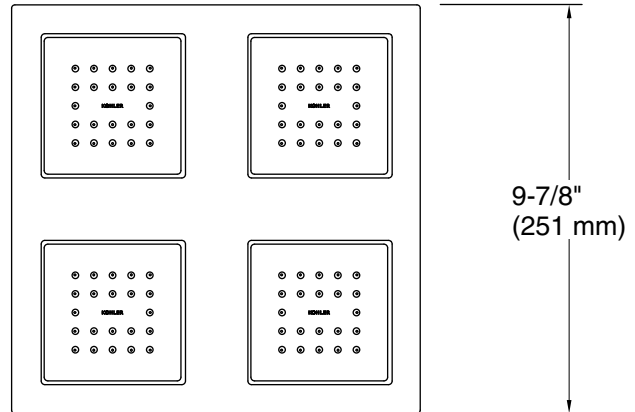

Technical Information

All product dimensions are nominal.

Showerhead/Body Spray:

Rated maximum flow: 2.5 gal/min (9.5 l/min)

Pressure: 80 psi (5.5 bar)

Notes

Install this product according to the installation guide.