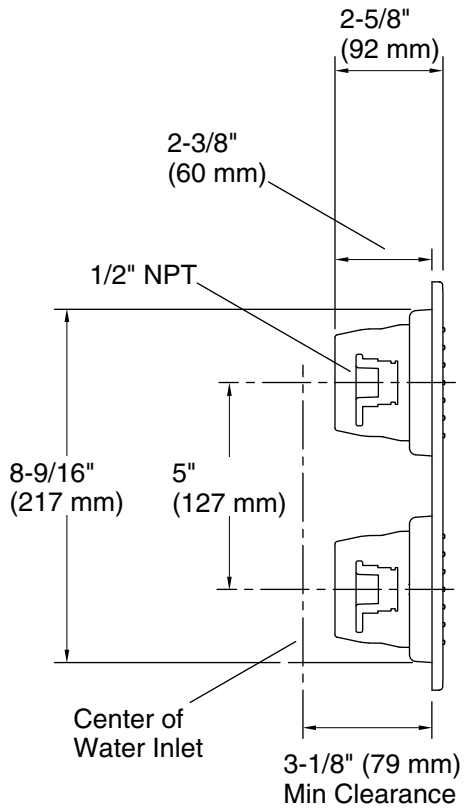

Technical Information

All product dimensions are nominal.

Showerhead/Body Spray:

Rated maximum flow: 2.5 gal/min (9.5 l/min)

Pressure: 80 psi (5.5 bar)

Notes

Install this product according to the installation guide.