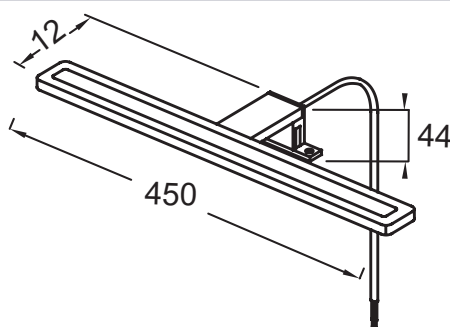

## Features

- DIMENSIONS: 45 x 1.20 x 30 cm
- MATERIAL: Metal
- POWER: 220V, 10W, Class II IP44
- WEIGHT: 0.4 kg
- INSTALLATION TYPE: Wall-mount
- TEMPERATURE: 4000°K

## Technical drawing

Product Specification: "Céleste" LED spotlight 45 cm. EB1206. Collection: NO COLLECTION. DIMENSIONS: 45 x 1.20 x 30 cm. WEIGHT: 0.4 kg. MATERIAL: Metal. INSTALLATION TYPE: Wall-mount. POWER: 220V, 10W, Class II IP44. TEMPERATURE: 4000°K.