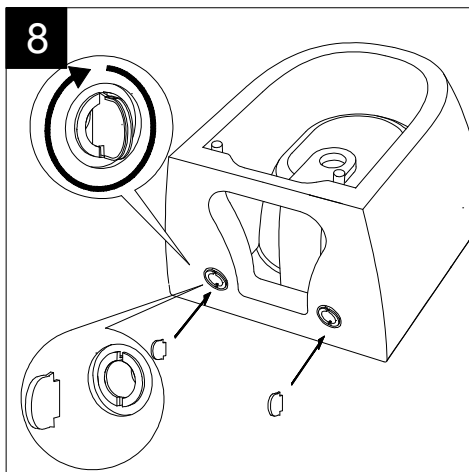

Guida all'installazione dei bidet sospesi con kit di fissaggio dal basso (cod. ACS40)

Serie: LIKE - BRIO - TOUCH - OZ - TIME - FLUT - SPEED

Installation Guide for wall-hung bidets with bottom fixing kit (cod. ACS40)

Series: LIKE - BRIO - TOUCH - OZ - TIME - FLUT - SPEED

1