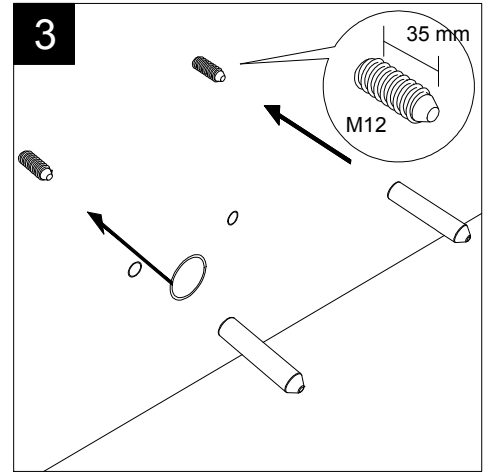

Guida all'installazione dei bidet sospesi con kit di fissaggio dal basso (cod. ACS40)

Serie: LIKE - BRIO - TOUCH - OZ - TIME - FLUT - SPEED

Installation Guide for wall-hung bidets with bottom fixing kit (cod. ACS40)

Series: LIKE - BRIO - TOUCH - OZ - TIME - FLUT - SPEED

1