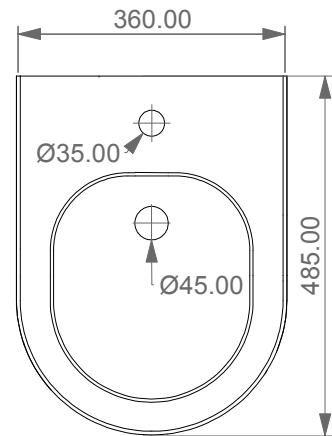

FRONT

LEFT

GSG
CERAMIC DESIGN

Bidet sospeso Like XXS
monoforo (senza foro su richiesta)
Like XXS bidet wall-hung
one hole (no hole on request)

TOP

REAR

SECTION

Designation
Bidet sospeso Like XXS
monoforo (senza foro su richiesta)
Like XXS bidet wall-hung
one hole (no hole on request)

Cod.LKBISOXXS

Scale
1:10

GSG
CERAMIC DESIGN

This drawing including the respectedata may neither be duplicated nor modified nor altered without the consent of GSG Ceramic Design. The use of the data/technical drawings take place at users own risk and under exclusion of any liability of GSG Ceramic Design. The dimensions are not binding; products are subject to changes. Measurement shown may be subjected to small variations or are indicative.

Guida all'installazione dei bidet sospesi con kit di fissaggio dal basso (cod. ACS40)

Serie: LIKE - BRIO - TOUCH - OZ - TIME - FLUT - SPEED

Installation Guide for wall-hung bidets with bottom fixing kit (cod. ACS40)