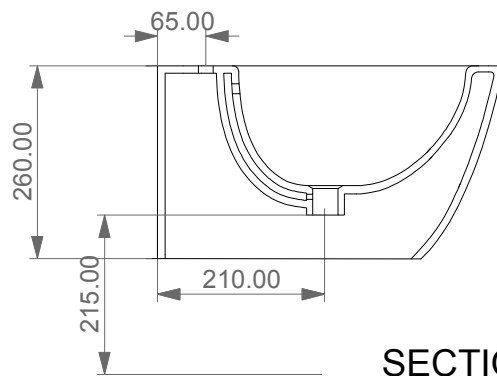

FRONT

LEFT

GSG
CERAMIC DESIGN

Bidet sospeso Like XXS
monoforo (senza foro su richiesta)
Like XXS bidet wall-hung
one hole (no hole on request)

TOP

REAR

SECTION

Designation
Bidet sospeso Like XXS
monoforo (senza foro su richiesta)
Like XXS bidet wall-hung
one hole (no hole on request)

Cod.LKBISOXXS

Scale
1:10

GSG
CERAMIC DESIGN

This drawing including the respectedata may neither be duplicated nor modified nor altered without the consent of GSG Ceramic Design. The use of the data/technical drawings take place at users own risk and under exclusion of any liability of GSG Ceramic Design. The dimensions are not binding; products are subject to changes. Measurement shown may be subjected to small variations or are indicative.

Guida all'installazione dei bidet sospesi con kit di fissaggio dal basso (cod. ACS40)

Serie: LIKE - BRIO - TOUCH - OZ - TIME - FLUT - SPEED

Installation Guide for wall-hung bidets with bottom fixing kit (cod. ACS40)