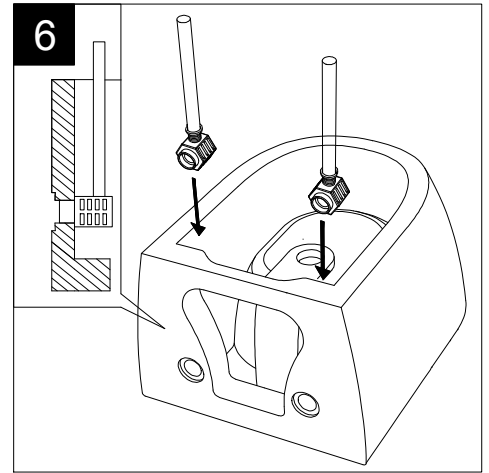

Guida all'installazione dei bidet sospesi con kit di fissaggio dal basso (cod. ACS40)

Serie: LIKE - BRIO - TOUCH - OZ - TIME - FLUT - SPEED

Installation Guide for wall-hung bidets with bottom fixing kit (cod. ACS40)

Series: LIKE - BRIO - TOUCH - OZ - TIME - FLUT - SPEED

1