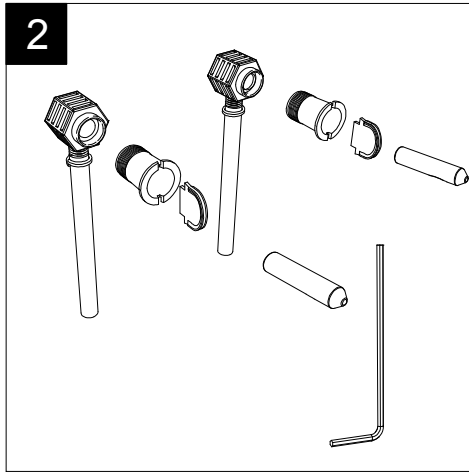

FRONT

LEFT

GSG
CERAMIC DESIGN

Bidet sospeso Like XXS
monoforo (senza foro su richiesta)
Like XXS bidet wall-hung
one hole (no hole on request)

TOP

REAR

SECTION

Designation
Bidet sospeso Like XXS
monoforo (senza foro su richiesta)
Like XXS bidet wall-hung
one hole (no hole on request)

Cod.LKBISOXXS

Scale
1:10

GSG
CERAMIC DESIGN

This drawing including the respectedata may neither be duplicated nor modified nor altered without the consent of GSG Ceramic Design. The use of the data/technical drawings take place at users own risk and under exclusion of any liability of GSG Ceramic Design. The dimensions are not binding; products are subject to changes. Measurement shown may be subjected to small variations or are indicative.

Guida all'installazione dei bidet sospesi con kit di fissaggio dal basso (cod. ACS40)

Serie: LIKE - BRIO - TOUCH - OZ - TIME - FLUT - SPEED

Installation Guide for wall-hung bidets with bottom fixing kit (cod. ACS40)

Series: LIKE - BRIO - TOUCH - OZ - TIME - FLUT - SPEED

1

Guida all'installazione dei bidet sospesi con kit di fissaggio dal basso (cod. ACS40)

Serie: LIKE - BRIO - TOUCH - OZ - TIME - FLUT - SPEED

Installation Guide for wall-hung bidets with bottom fixing kit (cod. ACS40)