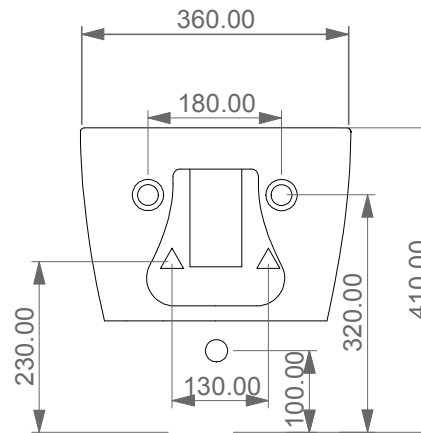

FRONT

LEFT

GSG
CERAMIC DESIGN

Bidet sospeso Like XXS
monoforo (senza foro su richiesta)
Like XXS bidet wall-hung
one hole (no hole on request)

TOP

REAR

SECTION

Designation
Bidet sospeso Like XXS
monoforo (senza foro su richiesta)
Like XXS bidet wall-hung
one hole (no hole on request)

Cod.LKBISOXXS

Scale
1:10

GSG
CERAMIC DESIGN

This drawing including the respectedata may neither be duplicated nor modified nor altered without the consent of GSG Ceramic Design. The use of the data/technical drawings take place at users own risk and under exclusion of any liability of GSG Ceramic Design. The dimensions are not binding; products are subject to changes. Measurement shown may be subjected to small variations or are indicative.

Guida all'installazione dei bidet sospesi con kit di fissaggio dal basso (cod. ACS40)

Serie: LIKE - BRIO - TOUCH - OZ - TIME - FLUT - SPEED

Installation Guide for wall-hung bidets with bottom fixing kit (cod. ACS40)