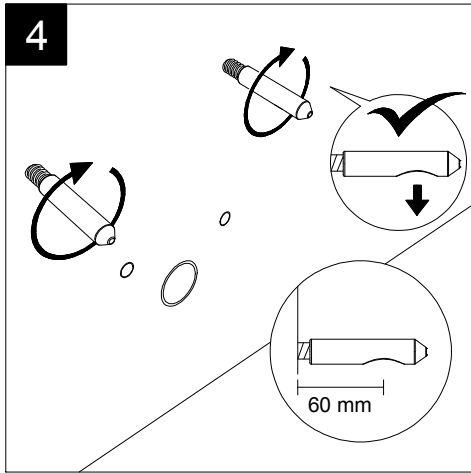

Guida all'installazione dei bidet sospesi con kit di fissaggio dal basso (cod. ACS40)

Serie: LIKE - BRIO - TOUCH - OZ - TIME - FLUT - SPEED

Installation Guide for wall-hung bidets with bottom fixing kit (cod. ACS40)

Series: LIKE - BRIO - TOUCH - OZ - TIME - FLUT - SPEED

1