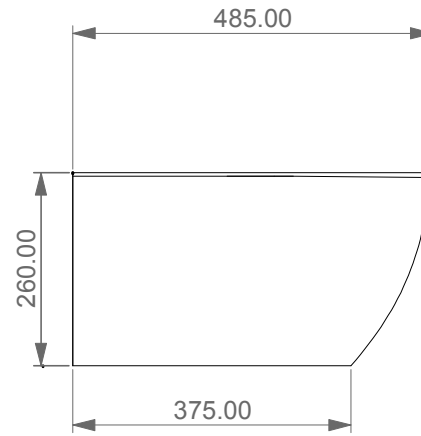

FRONT

LEFT

GSG
CERAMIC DESIGN

Bidet sospeso Like XXS
monoforo (senza foro su richiesta)
Like XXS bidet wall-hung
one hole (no hole on request)

TOP

REAR

SECTION

Designation
Bidet sospeso Like XXS
monoforo (senza foro su richiesta)
Like XXS bidet wall-hung
one hole (no hole on request)

Cod.LKBISOXXS

Scale
1:10

GSG
CERAMIC DESIGN

This drawing including the respectedata may neither be duplicated nor modified nor altered without the consent of GSG Ceramic Design. The use of the data/technical drawings take place at users own risk and under exclusion of any liability of GSG Ceramic Design. The dimensions are not binding; products are subject to changes. Measurement shown may be subjected to small variations or are indicative.