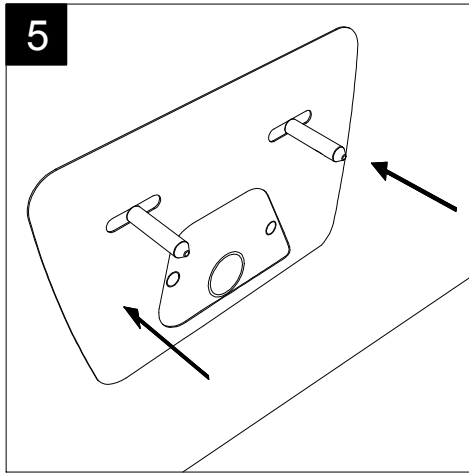

Guida all'installazione dei bidet sospesi con kit di fissaggio dal basso (cod. ACS40)

Serie: LIKE - BRIO - TOUCH - OZ - TIME - FLUT - SPEED

Installation Guide for wall-hung bidets with bottom fixing kit (cod. ACS40)

Series: LIKE - BRIO - TOUCH - OZ - TIME - FLUT - SPEED

1