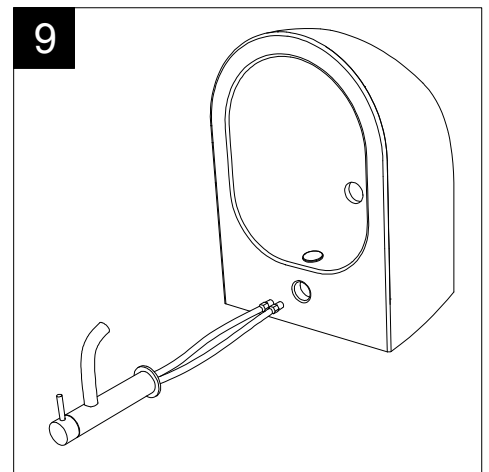

Guida all'installazione dei bidet sospesi con kit di fissaggio dal basso (cod. ACS40)

Serie: LIKE - BRIO - TOUCH - OZ - TIME - FLUT - SPEED

Installation Guide for wall-hung bidets with bottom fixing kit (cod. ACS40)

Series: LIKE - BRIO - TOUCH - OZ - TIME - FLUT - SPEED

1