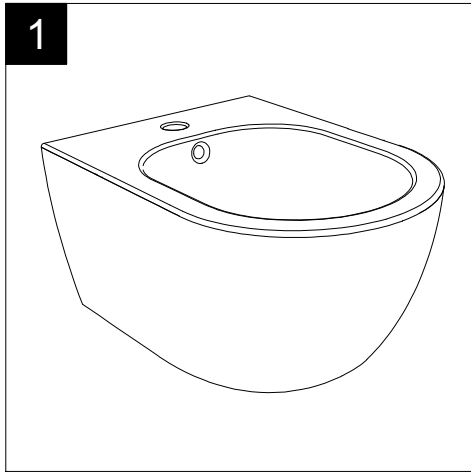

Guida all'installazione dei bidet sospesi con kit di fissaggio dal basso (cod. ACS40)

Serie: LIKE - BRIO - TOUCH - OZ - TIME - FLUT - SPEED

Installation Guide for wall-hung bidets with bottom fixing kit (cod. ACS40)

Series: LIKE - BRIO - TOUCH - OZ - TIME - FLUT - SPEED

1