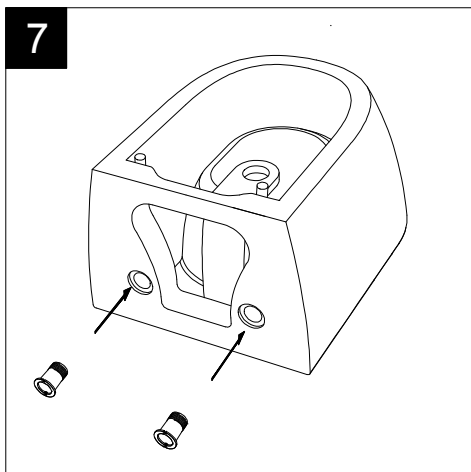

Guida all'installazione dei bidet sospesi con kit di fissaggio dal basso (cod. ACS40)

Serie: LIKE - BRIO - TOUCH - OZ - TIME - FLUT - SPEED

Installation Guide for wall-hung bidets with bottom fixing kit (cod. ACS40)

Series: LIKE - BRIO - TOUCH - OZ - TIME - FLUT - SPEED

1