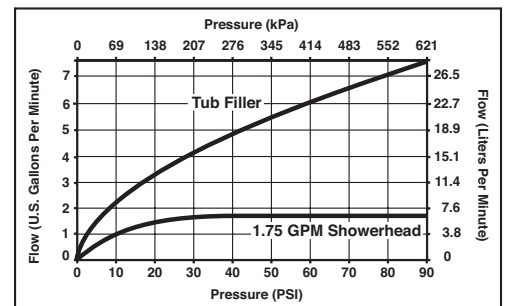

Delta Faucet Company

55 E 111th Street, Indianapolis, Indiana 46280
350 South Edgeware Road, St. Thomas, ON N5P 4L1
© 2017 Delta Faucet Company