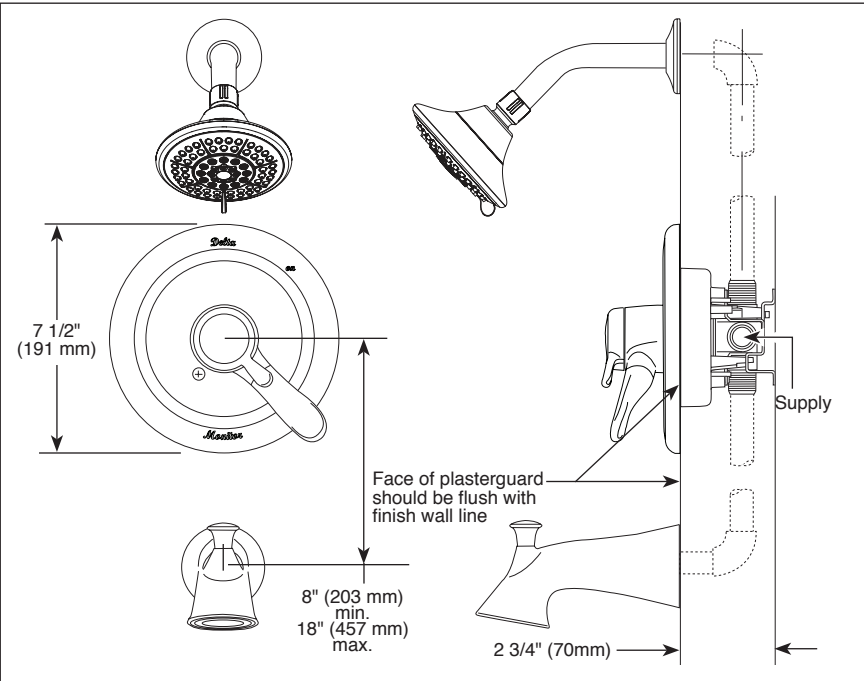

Submitted Model No.: _____

Specific Features: _____

RP78575▲ 1.75 GPM Touch-Clean® Showerhead

Full Spray Full Spray w/ Massage Pause

Fast Massage

Soft Drenching Spray

4 15/16" (125 mm)

3 7/16" (87 mm)

RP51303▲ (Pull-Up Diverter)

2 3/4" (70 mm)

5 1/2" (140 mm)

RP53237▲ (Non-Diverter)

2 3/4" (69 mm)

5 1/2" (140 mm)

RP70173▲ 1.75 GPM H₂O Showerhead

3" (76 mm)

6 13/32" (162 mm)

Full Spray

RP77992 Available Extension Kit

▲ Designate Proper Finish Suffix

Delta reserves the right (1) to make changes in specifications and materials, and (2) to change or discontinue models, both without notice or obligation. Dimensions are for reference only. See current full-line price book or www.deltafaucet.com for finish options and product availability.

DSP-B-T17038 Rev. F

see what Delta can do™

TUB AND SHOWER FAUCET TRIM

- Lahara® Bath Collection
- Valve Only (T17038 Series)
- Shower Only (T17238 Series)
- Tub/Shower (T17438 Series)

FEATURES:

- Monitor® 17 Series pressure balanced bath mixing valve trim
- "-H₂O" models include H₂Okinetic® Technology showerhead.