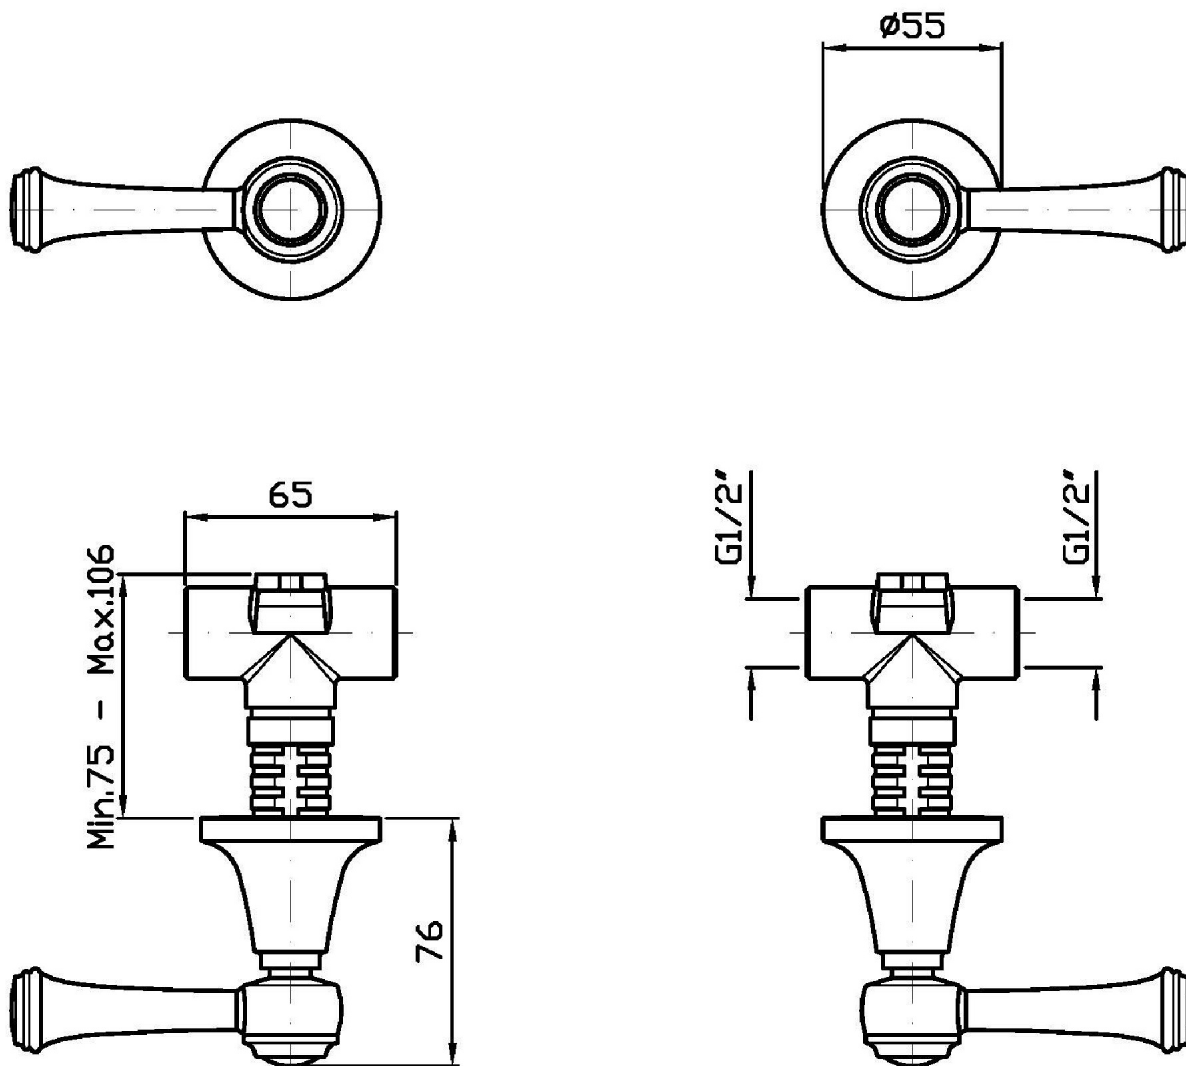

AGORÀ

ZAM738

Disegno Complessivo / Overall Drawing