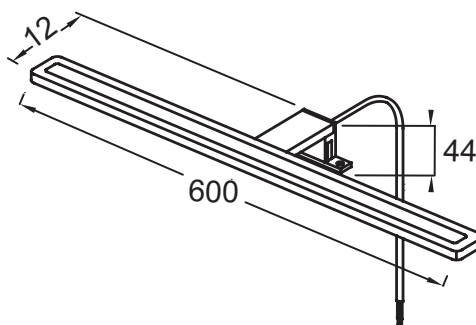

EB1299

Collection: NO COLLECTION

Finish*:

CP - Chrome

Main features:

Features

- DIMENSIONS: 60 x 1.20 x 30 cm
- MATERIAL: Metal
- POWER: 220V, 12W, Class II IP44
- WEIGHT: 0.5 kg
- INSTALLATION TYPE: Wall-mount
- TEMPERATURE: 4000°K

Technical drawing

Product Specification: "Céleste" LED spotlight 60 cm. EB1299. Collection: NO COLLECTION. DIMENSIONS: 60 x 1.20 x 30 cm. WEIGHT: 0.5 kg. MATERIAL: Metal. INSTALLATION TYPE: Wall-mount. POWER: 220V, 12W, Class II IP44. TEMPERATURE: 4000°K.