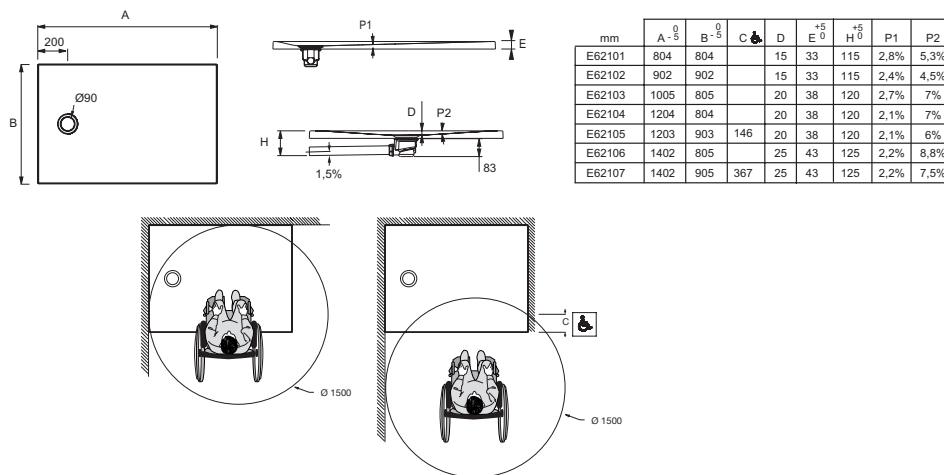

E62101

Collection: AEROBLOC

Finish*:

Main features:

Features

- DIMENSIONS: 80 x 80 x 3.30 cm
- MATERIAL: Aerobloc
- SHAPE: Square
- WEIGHT: 10 kg
- INSTALLATION TYPE: 38
- WASTE DIAMETER: 9

Optional products

- E78168: Extra-slim waste

Technical drawing

Product Specification: shower tray. E62101. Collection: AEROBLOC. DIMENSIONS: 80 x 80 x 3.30 cm. WEIGHT: 10 kg. MATERIAL: Aerobloc. INSTALLATION TYPE: 38. SHAPE: Square. WASTE DIAMETER: 9.