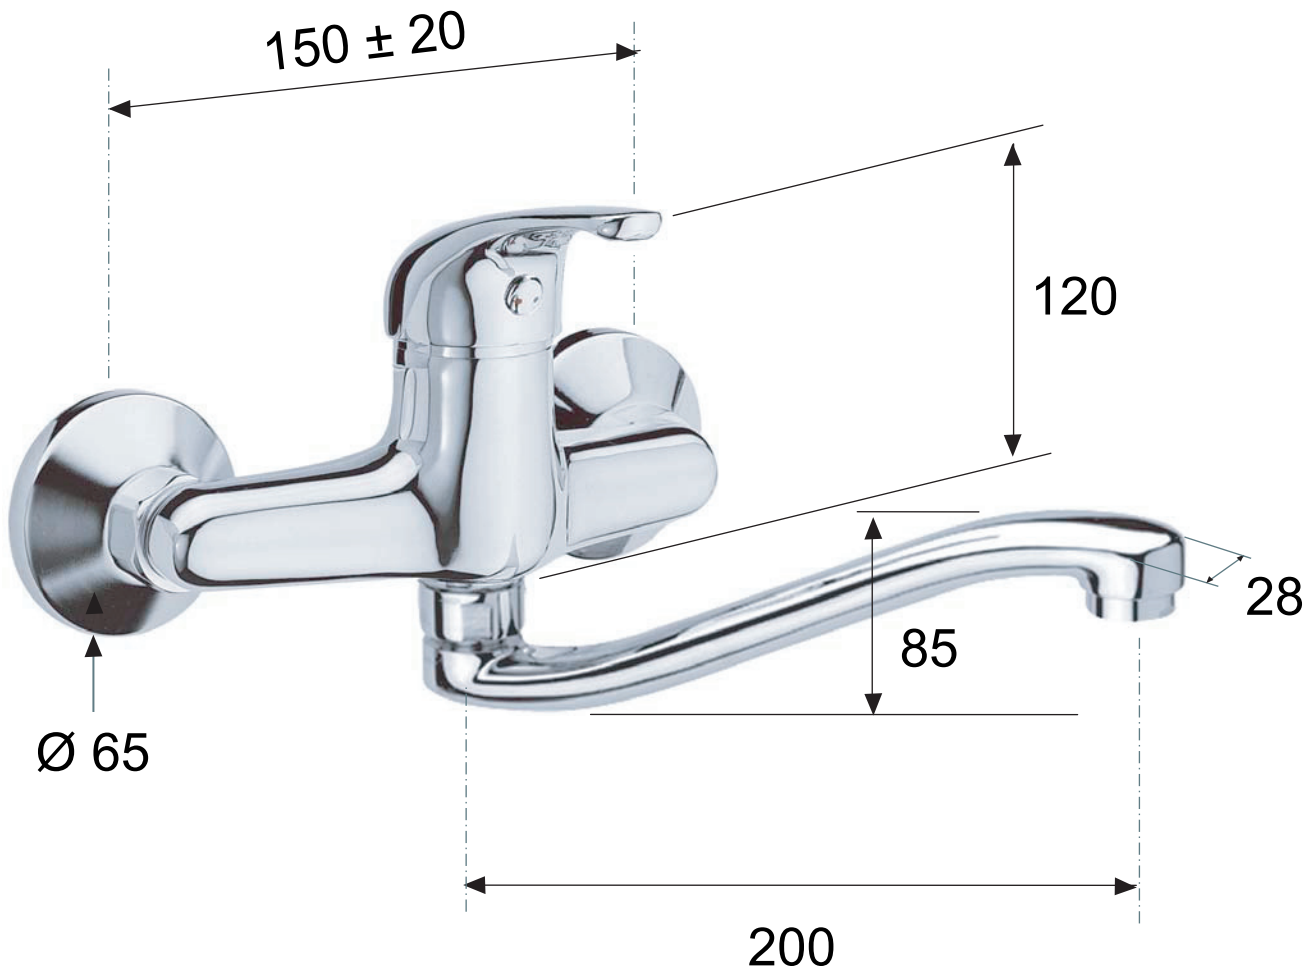

DANIEL

SCHEDA TECNICA TECHNICAL FEATURES

ART. COD.

MT16609S

MATERIALI / MATERIALS

OTTONE CROMATO / CHROME PLATED BRASS

CROMATURA / CHROME PLATING

UNI EN 248