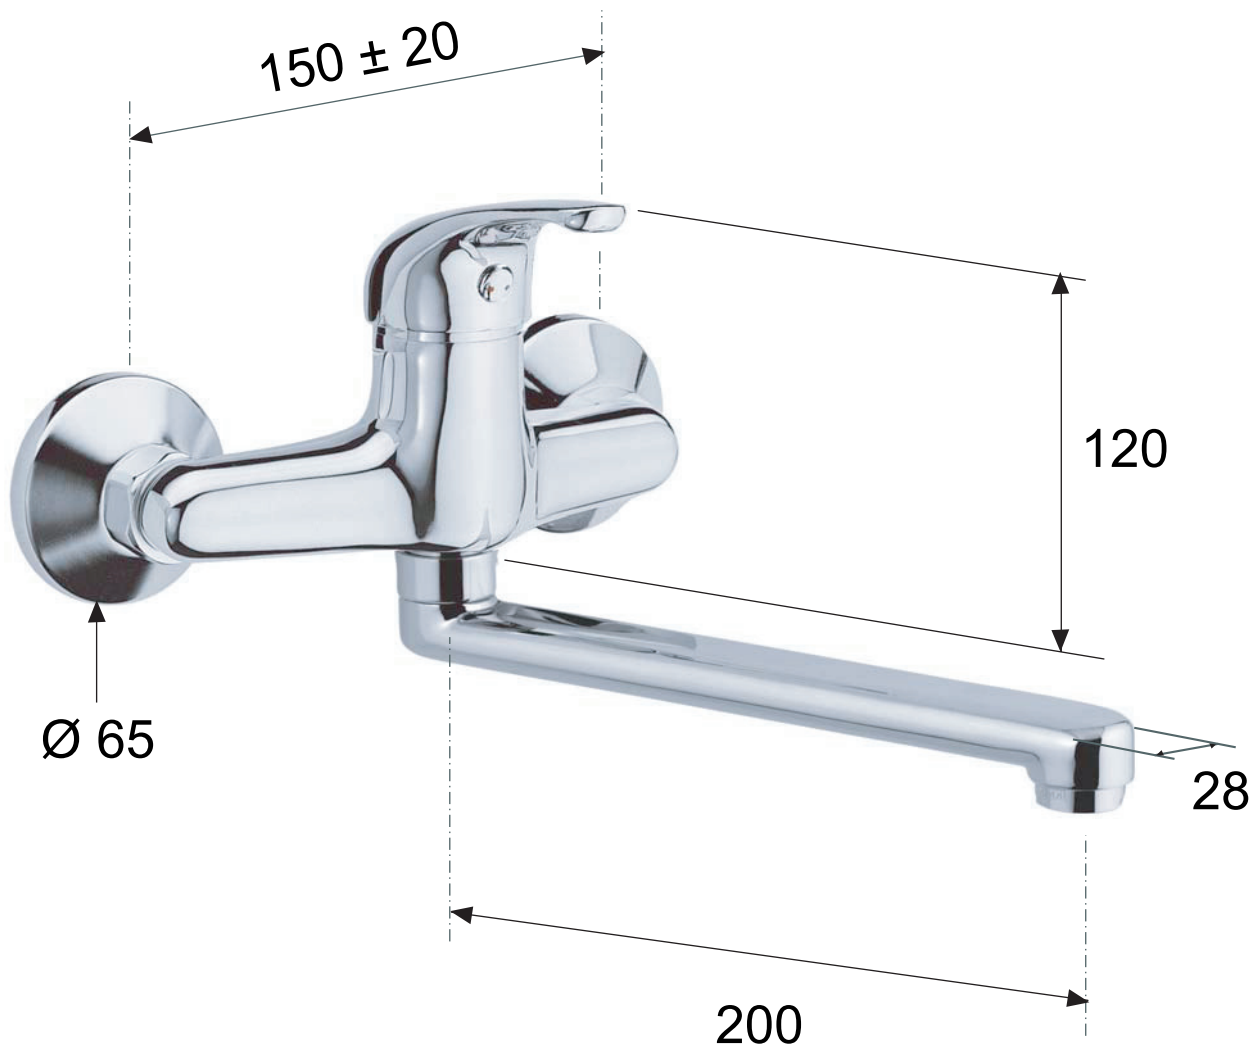

**DANIEL**

SCHEDA TECNICA TECHNICAL FEATURES

ART. COD.

**MT16609T**

**MATERIALI / MATERIALS**

OTTONE CROMATO / CHROME PLATED BRASS

**CROMATURA / CHROME PLATING**

UNI EN 248