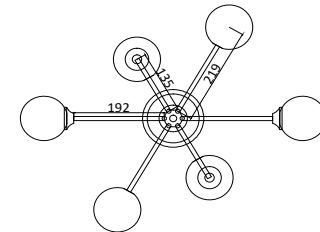

# Instruction

FR5120PL-06G

6 x G9 (40W)

Model: FR5120PL-06G  
Collection: Modern  
Series: Alexis

Ceiling Lamps