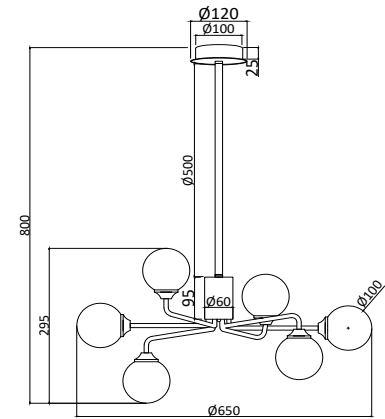

# Instruction

FR5120PL-06G

6 x G9 (40W)

Model: FR5120PL-06G  
Collection: Modern  
Series: Alexis

Ceiling Lamps