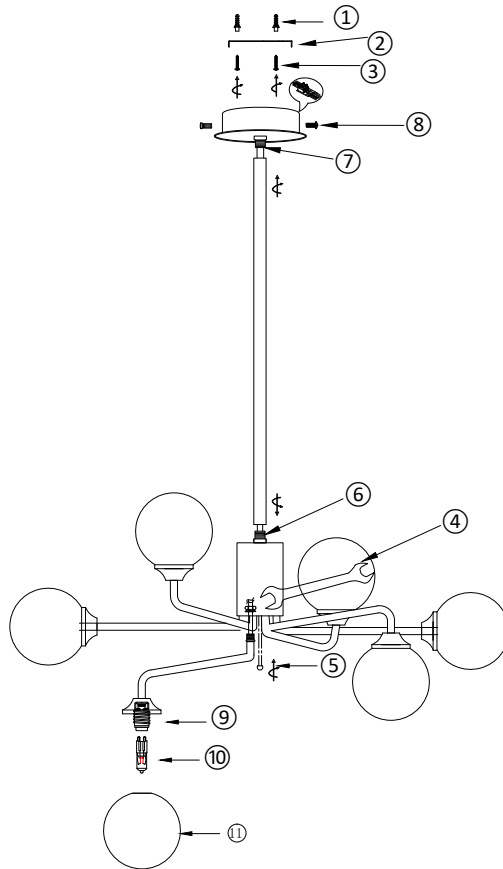

# Instruction

FR5120PL-06G

6 x G9 (40W)

Model: FR5120PL-06G  
Collection: Modern  
Series: Alexis

Ceiling Lamps