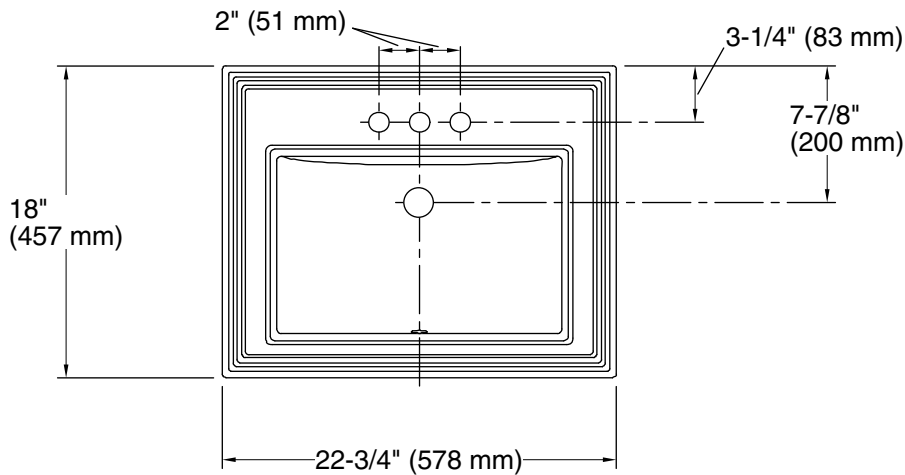

Memoirs® Classic

Drop-in Bathroom Sink

K-2241-4

Technical Information

All product dimensions are nominal.

- Bowl configuration: Single
- Installation: Drop-in
- Bowl area (Only): Length: 17" (432 mm)
  Width: 10" (254 mm)
  Water depth: 5" (127 mm)
- Number of deck holes: 3
- Faucet hole spacing: 4" (102 mm)
- Faucet hole(s): 1-1/4" (32 mm)
- Drain hole: 1-3/4" (44 mm)
- Template: 1003676, required, included

Notes

Install this product according to the installation instructions.

NOTICE: Countertop manufacturer or cutter must use the cutout template provided with the product, or a current one provided by Kohler (call 1-800-4-KOHLER). Kohler is not responsible for cutout errors when incorrect cutout template is used.

ADA, OBC, CSA B651 compliant when installed to the specific requirements of these regulations.