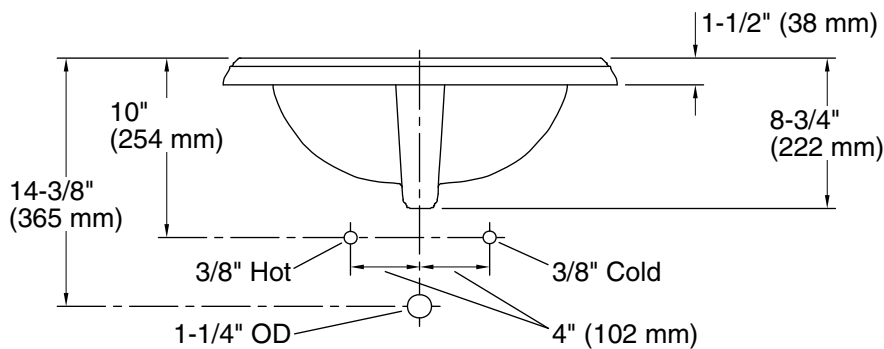

Memoirs® Classic

Drop-in Bathroom Sink

K-2241-4

Technical Information

All product dimensions are nominal.

- Bowl configuration: Single
- Installation: Drop-in
- Bowl area (Only): Length: 17" (432 mm)
  Width: 10" (254 mm)
  Water depth: 5" (127 mm)
- Number of deck holes: 3
- Faucet hole spacing: 4" (102 mm)
- Faucet hole(s): 1-1/4" (32 mm)
- Drain hole: 1-3/4" (44 mm)
- Template: 1003676, required, included

Notes

Install this product according to the installation instructions.

NOTICE: Countertop manufacturer or cutter must use the cutout template provided with the product, or a current one provided by Kohler (call 1-800-4-KOHLER). Kohler is not responsible for cutout errors when incorrect cutout template is used.

ADA, OBC, CSA B651 compliant when installed to the specific requirements of these regulations.