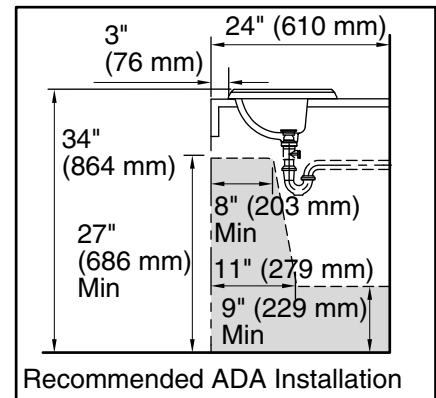

Memoirs® Classic

Drop-in Bathroom Sink

K-2241-4

Technical Information

All product dimensions are nominal.

- Bowl configuration: Single
- Installation: Drop-in
- Bowl area (Only): Length: 17" (432 mm)
  Width: 10" (254 mm)
  Water depth: 5" (127 mm)
- Number of deck holes: 3
- Faucet hole spacing: 4" (102 mm)
- Faucet hole(s): 1-1/4" (32 mm)
- Drain hole: 1-3/4" (44 mm)
- Template: 1003676, required, included

Notes

Install this product according to the installation instructions.

NOTICE: Countertop manufacturer or cutter must use the cutout template provided with the product, or a current one provided by Kohler (call 1-800-4-KOHLER). Kohler is not responsible for cutout errors when incorrect cutout template is used.

ADA, OBC, CSA B651 compliant when installed to the specific requirements of these regulations.