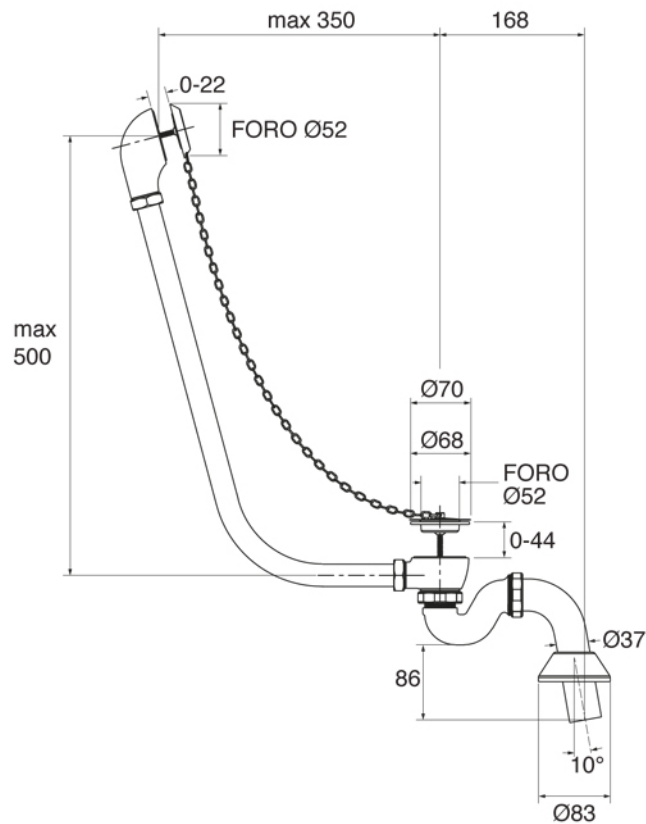

CAST IRON BATHTUB Collection	
Code	Description
9131	<b>Cast iron bathtub 1780x800 (Kg. 246 - Lt. 240)</b> Without tap holes, external unfinished
103	<b>External painting</b> External painting White
105	External painting RAL

Verona - Italy  
 tel. +39 045 8006917  
 fax. +39 045 8020111  
 gentry-home.com

CAST IRON BATHTUB Collection	
Code	Description
0190-C 0191-I/N/O/OR 0191-B/ND/R	<p><b>Exposed bath waste with drain stopper chain and overflow with exposed pipes for floor connector and siphon</b></p> <p>Chrome Incalux, Nickel, Dark Gold, Rose Gold Bronze, Dark Nickel, Copper</p>