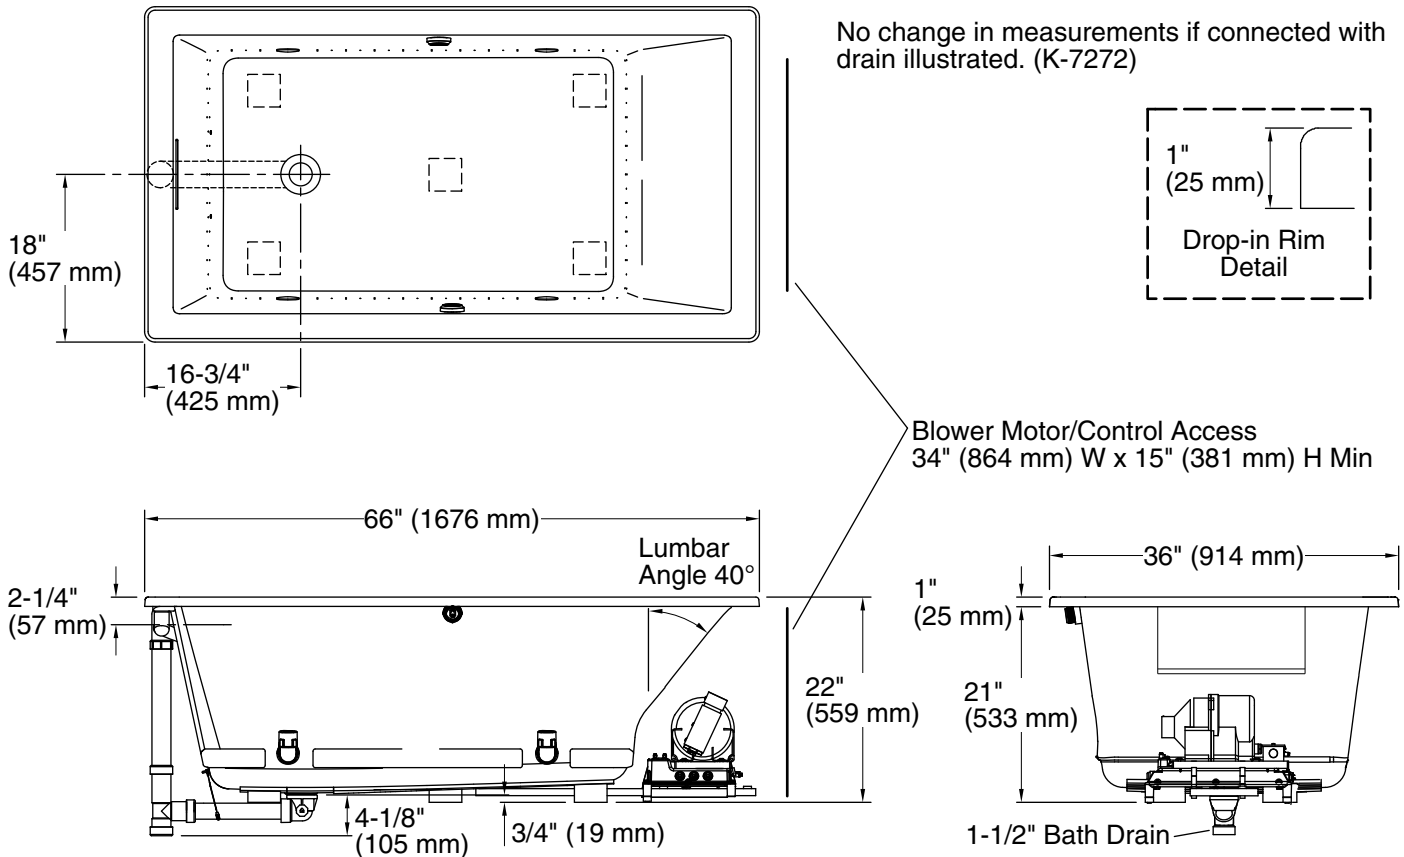

Underscore® Rectangle

5.5' BubbleMassage™ Bath

K-1173-GCW

No change in measurements if connected with drain illustrated. (K-7272)

Required Electrical Service

One dedicated circuit required.

Blower, Heated Surface: 240 V, 15 A, 50/60 Hz

Technical Information

All product dimensions are nominal.

Installation:	Drop-in, Under-mount
Drain location:	End
Basin area, bottom:	44-1/2" x 26-1/2" (1130 mm x 673 mm)
Basin area, top:	60-1/4" x 30-1/4" (1530 mm x 768 mm)
Weight:	111 lbs (50.3 kg)
Minimum floor load:	60 lbs/ft² (292.9 kg/m²)
Water depth:	17-3/4" (451 mm)
Water capacity:	102 gal (386.1 L)
Cutout:	Drop-in, 65" x 35" (1651 mm x 889 mm)
Electrical component rating:	Blower: 240 V, 5 A, 50/60 Hz Heated Surface: 240 V, 0.5 A, 50/60 Hz, 65 W
Blower speed:	Variable
Minimum flat for door:	2-7/16" (61 mm)

Notes

Measure your actual product for rough-in details. Install this product according to the installation instructions.

The hot water supply should be 70% of the capacity of the bath or greater. Installations will vary.

Kit is required for under-mount installations (sold separately).

If relocating the blower motor, do not relocate or alter the PVC tee or coiled flexible tubing connected to the blower. Follow the blower relocation instructions exactly. Provide access for servicing the blower.