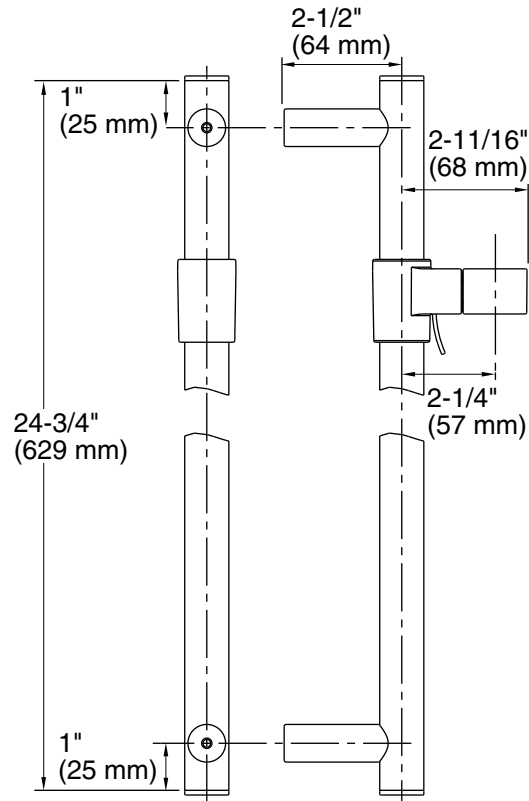

Features

- Allows handshower to be raised or lowered to desired height for a customized showering experience.
- For use with a handshower (sold separately).
- 2-11/16" (68 mm) x 2-1/2" (64 mm) x 24-3/4" (629 mm)

Technical Information

All product dimensions are nominal.

Notes

Install this product according to the installation guide.

ADA, OBC, CSA B651 compliant when installed to the specific requirements of these regulations.