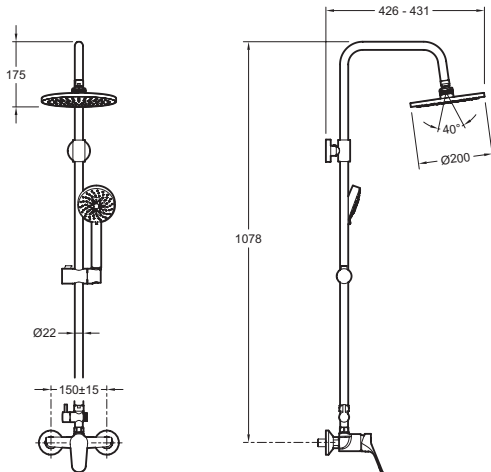

**E24329**

**Collection:** BRIVE

**Finish\*:**

CP - Chrome

**Main features:**

**Features**

- DIMENSIONS: 42.60 x 21.50 x 111.80 cm
- MATERIAL: Metal
- WEIGHT: 2.7 kg
- INSTALLATION TYPE: Wall-mount

**Technical drawing**

Product Specification: Mechanical shower column. E24329. Collection: BRIVE. DIMENSIONS: 42.60 x 21.50 x 111.80 cm. WEIGHT: 2.7 kg. MATERIAL: Metal. INSTALLATION TYPE: Wall-mount.

*\*Due to possible variations in computer and printer calibrations, technical factors and certain finish characteristics, the colors you see may not accurately portray the actual colors and are provided as a guide only.*